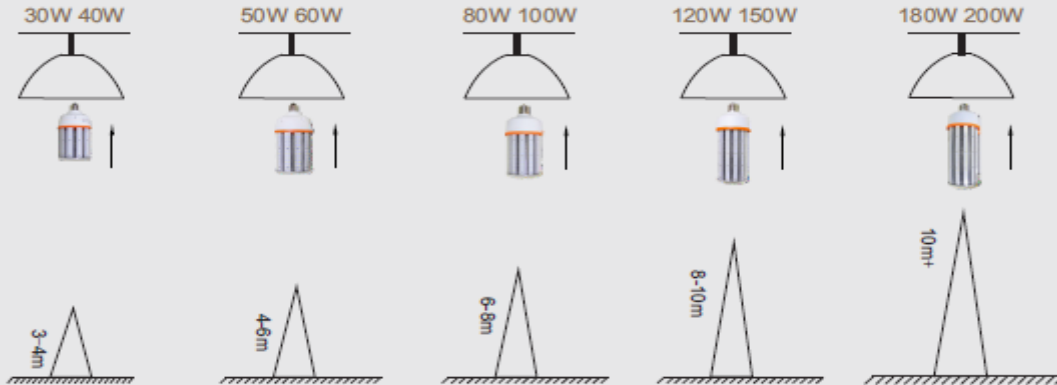

Widely replace **HID/HPS/MH/CFL**

Replace

Brightness solution for professional lighting

Installation suggestion