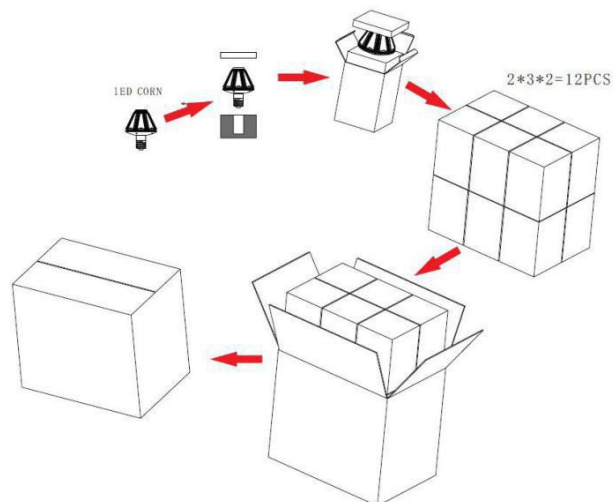

Expected life
over 50,000 HRS

Eco-friendly

IP65
Water proof

6000V
surge
protection

Selection of
color ranges

Applications

Dimension

Packing info

Model No.	Pack Q'ty	Box Size	G.W./ Box	Carton Size	G.W./ CTN
JPK12B-360D-B-30W	12 pcs/ctn	156*156*219mm	1.075kg	480*322*458mm	13.4kg
JPK12B-360D-B-40W	12 pcs/ctn	156*156*219mm	1.085kg	480*322*458mm	13.5kg
JPK12B-360D-B-50W	12 pcs/ctn	156*156*219mm	1.100kg	480*322*458mm	13.7kg