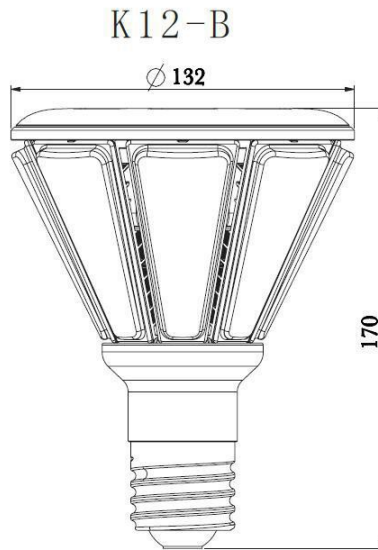

Dimension

Packing info

Model No.	Pack Q'ty	Box Size	G.W./ Box	Carton Size	G.W./ CTN
JPK12B-360D-B-30W	12 pcs/ctn	156*156*219mm	1.075kg	480*322*458mm	13.4kg
JPK12B-360D-B-40W	12 pcs/ctn	156*156*219mm	1.085kg	480*322*458mm	13.5kg
JPK12B-360D-B-50W	12 pcs/ctn	156*156*219mm	1.100kg	480*322*458mm	13.7kg

JOYTECH PRODUCTS CO.,LTD

1F, No.15, Lane 27, Sec.3 Chung-king South Rd., Taipei 100, Taiwan, R.O.C

Tel : 886-2-23582899 Fax : 886-2-23415778

E-Mail : sales@joytech-jpc.com.tw Website : www.joytech-jpc.com.tw