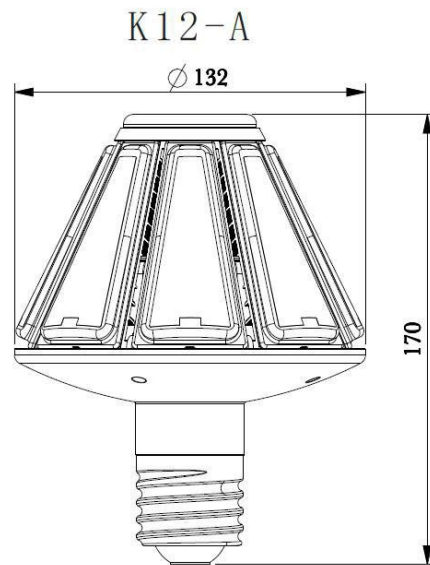

Dimension

Packing info

Model No.	Pack Qty	Box Size	G.W./ Box	Carton Size	G.W./ CTN
JPK12A-360D-A-30W	12 pcs/ctn	156*156*219mm	1.035kg	480*322*458mm	12.92kg
JPK12A-360D-A-40W	12 pcs/ctn	156*156*219mm	1.040kg	480*322*458mm	12.98kg
JPK12A-360D-A-50W	12 pcs/ctn	156*156*219mm	1.055kg	480*322*458mm	13.16kg

JOYTECH PRODUCTS CO.,LTD

1F, No.15, Lane 27, Sec.3 Chung-king South Rd., Taipei 100,Taiwan, R.O.C

Tel : 886-2-23582899 Fax : 886-2-23415778

E-Mail : sales@joytech-jpc.com.tw Website : www.joytech-jpc.com.tw