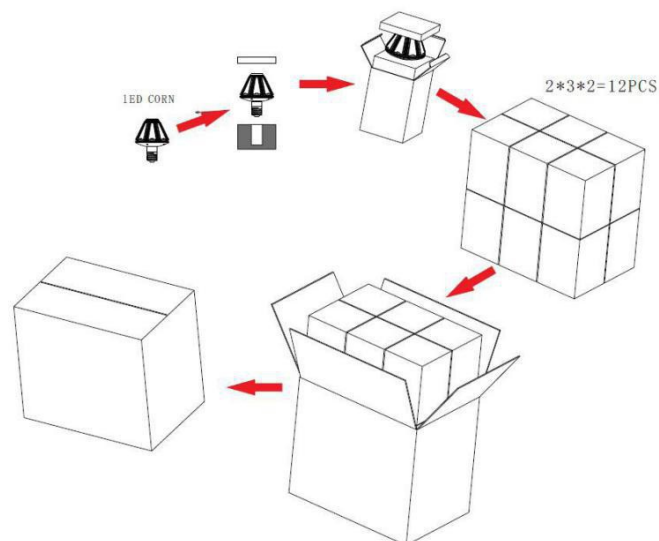

Expected life over 50,000 HRS

Eco-friendly

IP65 waterproof

6000v surge protection

Selection of color ranges

Applications

Dimension

Packing info

Model No.	Pack Qty	Box Size	G.W./ Box	Carton Size	G.W./ CTN
JPK12A-360D-A-30W	12 pcs/ctn	156*156*219mm	1.035kg	480*322*458mm	12.92kg
JPK12A-360D-A-40W	12 pcs/ctn	156*156*219mm	1.040kg	480*322*458mm	12.98kg
JPK12A-360D-A-50W	12 pcs/ctn	156*156*219mm	1.055kg	480*322*458mm	13.16kg