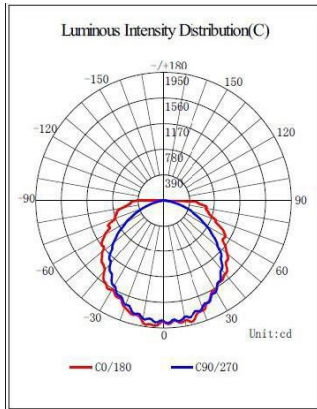

Long Lifespan of 10years

Big Saving(88%) on Electricity Costs

Reliability Test

Usable in Enclosed

Omni Wide Angle

SPECIFICATION

Model No	JP360D-K10-27W	JP360D-K10-36W	JP360D-K10-45W	JP360D-K10-54W	JP360D-K10-75W
Input Voltage	100-277V, AC 50-60Hz				
LED Qty	180pcs 2835	234pcs 2835	306pcs 2835	360pcs 2835	504pcs 2835
Rated Power	27W	36W	45W	54W	75W
Luminous Flux	4050lm±10%	5400lm±10%	6750lm±10%	8100lm±10%	11250lm±10%
Dimension(mm)	φ95*185mm	φ95*210mm	φ95*235mm	φ95*260mm	φ95*305mm
Color Temperature	2700-6500K				
CRI	Ra>80				
Power Factor	>0.9				
Working Temperature	-30°C ~ 55°C				
Storage Temperature	-40°C ~ 85°C				
Beam Angle	360°				
IP Rating	IP65				
Lifespan	50,000hrs				
Certificates and qualifications	      				
Base type	E26, E27, E39, E40				
Lamp Head Color	White or gray, customized color				

PHOTOMETRY

27W

36W

45W

54W

75W

DIMENSION

PACKING