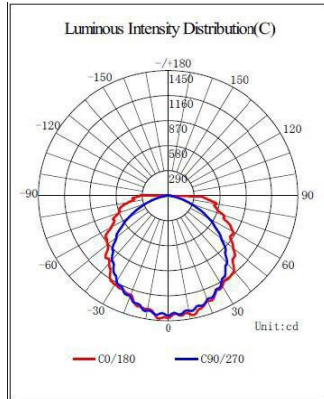

LED CORN BULB

Φ 95mm 360° 27W-75W K10 SERIES

FEATURES

Light effect	150LM/W±10%
Waterproof	IP65
Applied to	Complete Enclosed fixture
Surge Voltage	6000V
Warranty	5Years
Replace	HID/HPS/MHL/CFL retrofit lamps
Certification	

Long Lifespan of 10years

Big Saving(88%) on Electricity Costs

Reliability Test

Usable in Enclosed

Omni Wide Angle

SPECIFICATION

Model No	JP360D-K10-27W	JP360D-K10-36W	JP360D-K10-45W	JP360D-K10-54W	JP360D-K10-75W
Input Voltage	100-277V, AC 50-60Hz				
LED Qty	180pcs 2835	234pcs 2835	306pcs 2835	360pcs 2835	504pcs 2835
Rated Power	27W	36W	45W	54W	75W
Luminous Flux	4050lm±10%	5400lm±10%	6750lm±10%	8100lm±10%	11250lm±10%
Dimension(mm)	φ95*185mm	φ95*210mm	φ95*235mm	φ95*260mm	φ95*305mm
Color Temperature	2700-6500K				
CRI	Ra>80				
Power Factor	>0.9				
Working Temperature	-30°C ~ 55°C				
Storage Temperature	-40°C ~ 85°C				
Beam Angle	360°				
IP Rating	IP65				
Lifespan	50,000hrs				
Certificates and qualifications	      				
Base type	E26, E27, E39, E40				
Lamp Head Color	White or gray, customized color				

PHOTOMETRY

27W

36W

45W

54W

75W

DIMENSION

PACKING