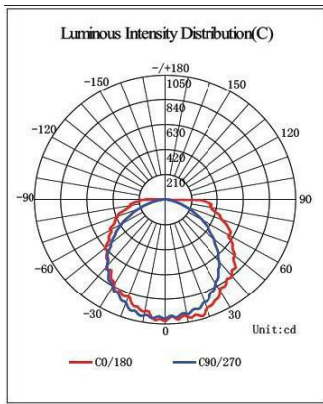

LED CORN BULB

Φ 95mm 360° 27W-75W K10 SERIES

FEATURES

Light effect	150LM/W±10%
Waterproof	IP65
Applied to	Complete Enclosed fixture
Surge Voltage	6000V
Warranty	5Years
Replace	HID/HPS/MHL/CFL retrofit lamps
Certification	

Long Lifespan of 10years

Big Saving(88%) on Electricity Costs

Reliability Test

Usable in Enclosed

Omni Wide Angle

SPECIFICATION

Model No	JP360D-K10-27W	JP360D-K10-36W	JP360D-K10-45W	JP360D-K10-54W	JP360D-K10-75W
Input Voltage	100-277V, AC 50-60Hz				
LED Qty	180pcs 2835	234pcs 2835	306pcs 2835	360pcs 2835	504pcs 2835
Rated Power	27W	36W	45W	54W	75W
Luminous Flux	4050lm±10%	5400lm±10%	6750lm±10%	8100lm±10%	11250lm±10%
Dimension(mm)	φ95*185mm	φ95*210mm	φ95*235mm	φ95*260mm	φ95*305mm
Color Temperature	2700-6500K				
CRI	Ra>80				
Power Factor	>0.9				
Working Temperature	-30°C ~ 55°C				
Storage Temperature	-40°C ~ 85°C				
Beam Angle	360°				
IP Rating	IP65				
Lifespan	50,000hrs				
Certificates and qualifications	      				
Base type	E26, E27, E39, E40				
Lamp Head Color	White or gray, customized color				

PHOTOMETRY

27W

36W

45W

54W

75W

DIMENSION

PACKING