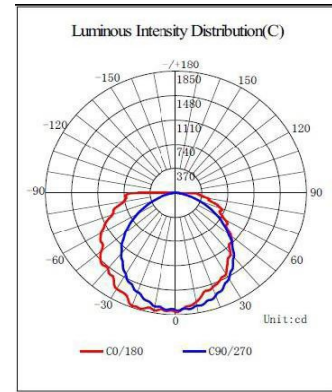

LED CORN BULB

Φ 95mm 360° 27W-75W K10 SERIES

FEATURES

Light effect	150LM/W±10%
Waterproof	IP65
Applied to	Complete Enclosed fixture
Surge Voltage	6000V
Warranty	5Years
Replace	HID/HPS/MHL/CFL retrofit lamps
Certification	

Long Lifespan of 10years

Big Saving(88%) on Electricity Costs

Reliability Test

Usable in Enclosed

Omni Wide Angle

SPECIFICATION

Model No	JP360D-K10-27W	JP360D-K10-36W	JP360D-K10-45W	JP360D-K10-54W	JP360D-K10-75W
Input Voltage	100-277V, AC 50-60Hz				
LED Qty	180pcs 2835	234pcs 2835	306pcs 2835	360pcs 2835	504pcs 2835
Rated Power	27W	36W	45W	54W	75W
Luminous Flux	4050lm±10%	5400lm±10%	6750lm±10%	8100lm±10%	11250lm±10%
Dimension(mm)	φ95*185mm	φ95*210mm	φ95*235mm	φ95*260mm	φ95*305mm
Color Temperature	2700-6500K				
CRI	Ra>80				
Power Factor	>0.9				
Working Temperature	-30°C ~ 55°C				
Storage Temperature	-40°C ~ 85°C				
Beam Angle	360°				
IP Rating	IP65				
Lifespan	50,000hrs				
Certificates and qualifications	      				
Base type	E26, E27, E39, E40				
Lamp Head Color	White or gray, customized color				

PHOTOMETRY

27W

36W

45W

54W

75W

DIMENSION

PACKING