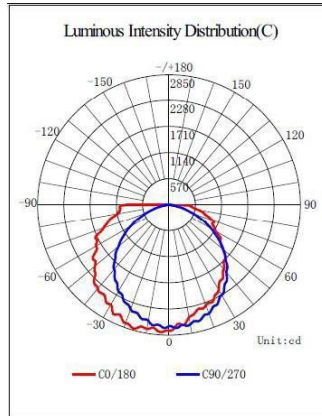

Long Lifespan of 10years

Big Saving(88%) on Electricity Costs

Reliability Test

Usable in Enclosed

Omni Wide Angle

SPECIFICATION

Model No	JP360D-K10-27W	JP360D-K10-36W	JP360D-K10-45W	JP360D-K10-54W	JP360D-K10-75W
Input Voltage	100-277V, AC 50-60Hz				
LED Qty	180pcs 2835	234pcs 2835	306pcs 2835	360pcs 2835	504pcs 2835
Rated Power	27W	36W	45W	54W	75W
Luminous Flux	4050lm±10%	5400lm±10%	6750lm±10%	8100lm±10%	11250lm±10%
Dimension(mm)	φ95*185mm	φ95*210mm	φ95*235mm	φ95*260mm	φ95*305mm
Color Temperature	2700-6500K				
CRI	Ra>80				
Power Factor	>0.9				
Working Temperature	-30°C ~ 55°C				
Storage Temperature	-40°C ~ 85°C				
Beam Angle	360°				
IP Rating	IP65				
Lifespan	50,000hrs				
Certificates and qualifications	      				
Base type	E26, E27, E39, E40				
Lamp Head Color	White or gray, customized color				

PHOTOMETRY

27W

36W

45W

54W

75W

DIMENSION

PACKING