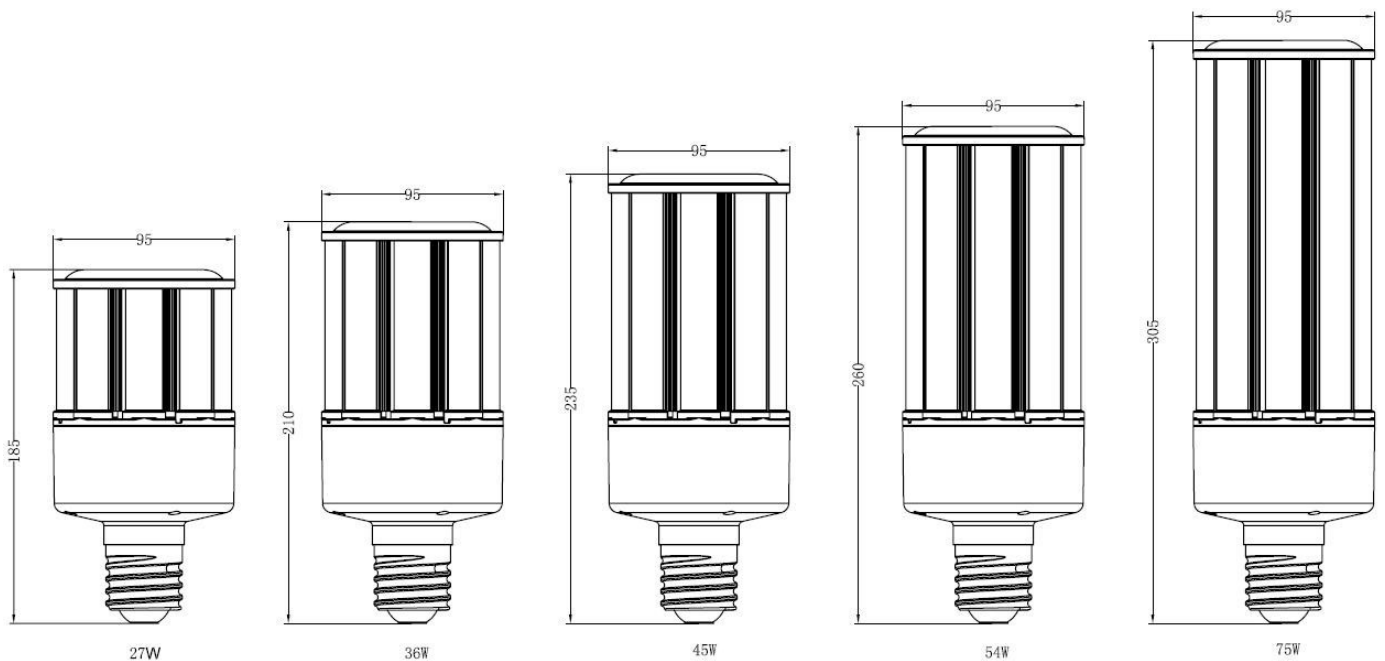

LED CORN BULB

Φ 95mm 360° 27W-75W K10 SERIES

FEATURES

Light effect	150LM/W±10%
Waterproof	IP65
Applied to	Complete Enclosed fixture
Surge Voltage	6000V
Warranty	5Years
Replace	HID/HPS/MHL/CFL retrofit lamps
Certification	

Long Lifespan of 10years

Big Saving(88%) on Electricity Costs

Reliability Test

Usable in Enclosed

Omni Wide Angle

SPECIFICATION

Model No	JP360D-K10-27W	JP360D-K10-36W	JP360D-K10-45W	JP360D-K10-54W	JP360D-K10-75W
Input Voltage	100-277V, AC 50-60Hz				
LED Qty	180pcs 2835	234pcs 2835	306pcs 2835	360pcs 2835	504pcs 2835
Rated Power	27W	36W	45W	54W	75W
Luminous Flux	4050lm±10%	5400lm±10%	6750lm±10%	8100lm±10%	11250lm±10%
Dimension(mm)	φ95*185mm	φ95*210mm	φ95*235mm	φ95*260mm	φ95*305mm
Color Temperature	2700-6500K				
CRI	Ra>80				
Power Factor	>0.9				
Working Temperature	-30°C ~ 55°C				
Storage Temperature	-40°C ~ 85°C				
Beam Angle	360°				
IP Rating	IP65				
Lifespan	50,000hrs				
Certificates and qualifications	      				
Base type	E26, E27, E39, E40				
Lamp Head Color	White or gray, customized color				

PHOTOMETRY

27W

36W

45W

54W

75W

DIMENSION

PACKING

Model No	JP360D-K10-27W	JP360D-K10-36W	JP360D-K10-45W	JP360D-K10-54W	JP360D-K10-75W
Net weight	0.76kg	0.83g	0.90kg	1.1kg	1.3kg
Inner box size	110*110*235	110*110*260	110*110*285	110*110*310	110*110*355
G.W/PC	0.855kg	0.935kg	1kg	1.2kg	1.4kg
Carton size	456*342*255	456*342*280	456*342*305	456*342*330	456*342*375
G.W./CTN	10.8kg	11.8kg	12.68kg	15.1kg	17.5kg
Packing Q'ty.	12pcs/carton				
Packing way	<p>The diagram illustrates the packing process. It starts with a light bulb being inserted into a sleeve. This assembly is then placed into a 3x4 grid of 12 pieces. The pieces are then packed into a larger box.</p>				