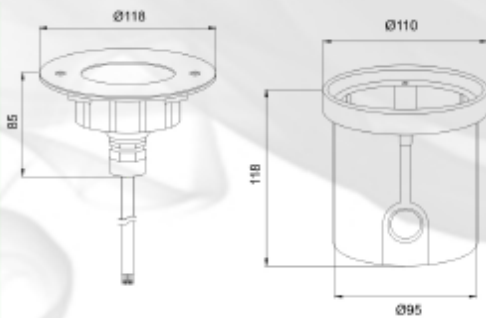

Joytech Products Co., Ltd.

CE  **RoHS**  **IP68**
2002/95/EC OUTDOOR RATED

94631
94632
94636

LED

High Power LED Swimming Pool Light

Asymmetrical

94631AS
94632AS
94636AS

Plastic mounting sleeve

Graphical Representation for 94632 cool white Light(Symmetrical)

Graphical Representation for 94632AS cool white Light(Asymmetrical)

Specification

Front cover & Housing: Molding shaped 304 or 316* stainless steel

Glass: Step tempered glass T= 8mm

Loading capacity: Exert force area of Ø10= 770kgs, Ø30= 1600kgs, Ø60= 1860kgs,

Cable gland: IP-68 PG11 copper and nickel coated

Waterproof seal: Molding shaped silicone double seal

Application environment: Temperature of water between -20°C~40°C less than 1.0 meter depth.

Power Cable: H05RN-F 2 x 1.0mm² L= 3m (for single color)

H05RN-F 4 x 0.75mm² L= 3m (for RGB)

Mounting sleeve: ABS plastic