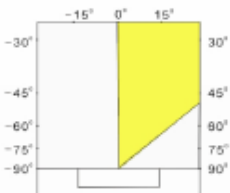

Graphical Representation for 94632 cool white Light(Symmetrical)

Graphical Representation for 94632AS cool white Light(Asymmetrical)

Specification

Front cover & Housing: Molding shaped 304 or 316* stainless steel