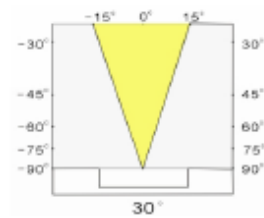

Graphical Representation for 94632 cool white Light(Symmetrical)

Graphical Representation for 94632AS cool white Light(Asymmetrical)

Specification

Front cover & Housing: Molding shaped 304 or 316* stainless steel