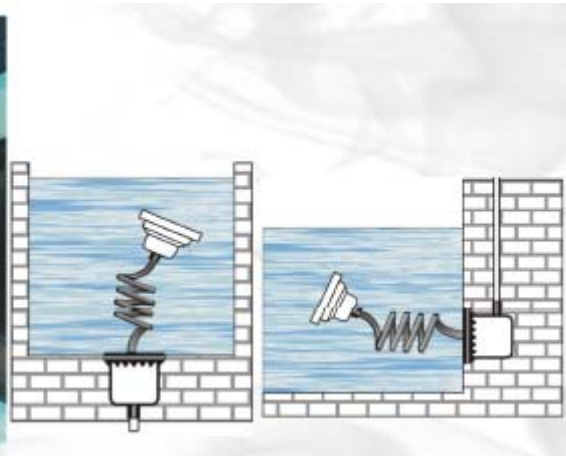

Joytech Products Co., Ltd.

CE  **RoHS**  **IP68**
2002/95/EC OUTDOOR RATED

94631
94632
94636

LED

High Power LED Swimming Pool Light

Asymmetrical

94631AS
94632AS
94636AS

Plastic mounting sleeve

Graphical Representation for 94632 cool white Light(Symmetrical)

Graphical Representation for 94632AS cool white Light(Asymmetrical)

Specification

Front cover & Housing: Molding shaped 304 or 316* stainless steel

Glass: Step tempered glass T= 8mm

Loading capacity: Exert force area of Ø10= 770kgs, Ø30= 1600kgs, Ø60= 1860kgs,

Cable gland: IP-68 PG11 copper and nickel coated

Waterproof seal: Molding shaped silicone double seal