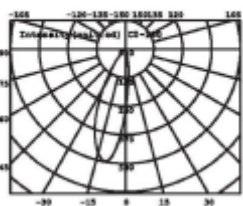

Symmetrical

82661/82662

82666

The appearance of housing with low-voltage input

IP-67 High-voltage driver placed on the bottom of the housing

PVC mounting sleeve

Aluminum mounting sleeve

Graphical Representation for 82662 cool white Light

Graphical Representation for 82662AS cool white Light

Specification

Housing: 12" Die-casting powder coated aluminum T= 60~80um.

Adhesion of ISO class 1/ASTM class 4B

Front cover: Stainless steel SUS 304 or 316