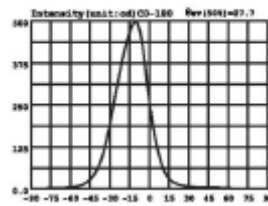

Graphical Representation for 82662AS cool white Light