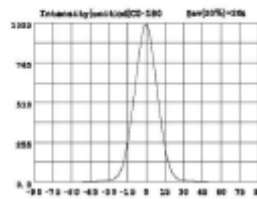

Graphical Representation for 82662 cool white Light