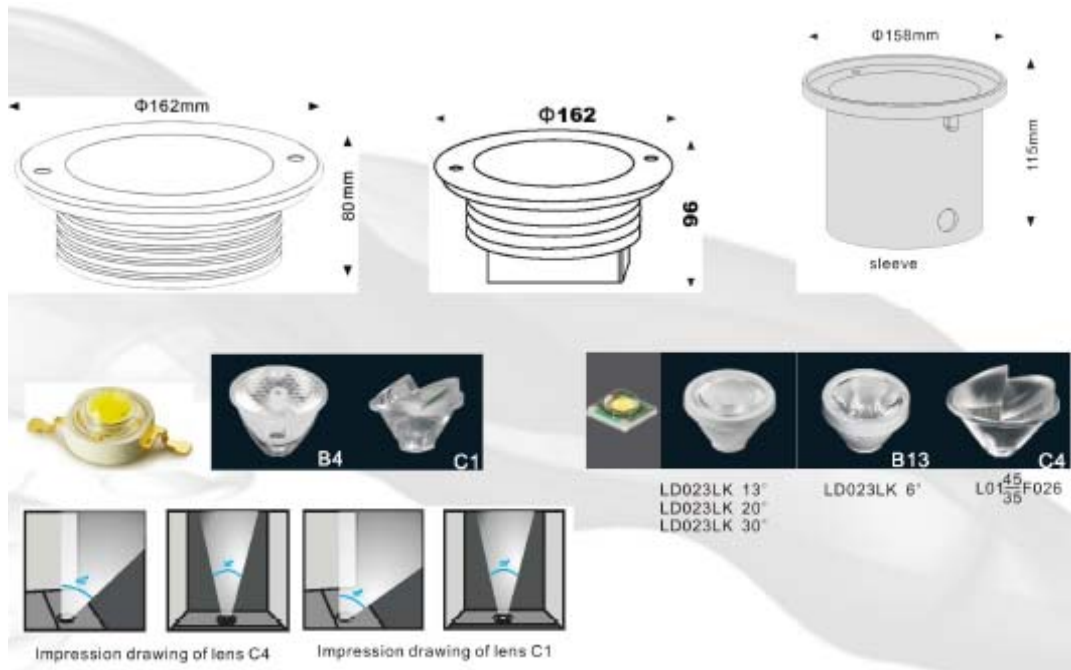

Symmetrical

82661/82662

82666

The appearance of housing with low-voltage input

IP-67 High-voltage driver placed on the bottom of the housing

PVC mounting sleeve

Aluminum mounting sleeve

Graphical Representation for 82662 cool white Light

Graphical Representation for 82662AS cool white Light

Specification

Housing: 12" Die-casting powder coated aluminum T= 60~80um.

Adhesion of ISO class 1/ASTM class 4B

Front cover: Stainless steel SUS 304 or 316

Bracket: Powder coated aluminum

Glass: Tempered glass T= 4mm

Lens: Optical lens efficiency > 85%

Cable gland: IP-67 PG-9 PVC

Gasket: Molding shaped silicone double seal

Power Cable: H05RN-F 3x0.75mm² L=1m

Spike: PVC (gray or black)

Mounting base: Power coated die-casting aluminum

Item No.	Light source	degree (°C)	Suitable Lens	Input voltage (V)	Typical operating current (mA)	Typical consumption (W)	Typical luminance (lm)	Ik rate
82661	6 x 1W	20	ED0130L	24VDC 120V/240V	24V= 265mA 120V= 55mA 240V= 30mA	24V= 6.4W, 120V= 6.6W, 240V= 7.2W	Cool white = 760, Warm white = 660	07
82662	6 x 2W CREE	20	B13	24VDC 120V/240V	24V= 535mA 120V= 111mA 240V= 64mA	24V= 12.8W, 120V= 13.1W, 240V= 13.7W	Cool white = 528, Warm white = 455	07
82666	6 x 2W RGB 3in1	20	B4	24VDC	R= 200 G= 250 B= 250	16.8	R= 100, G = 155, B= 45	07
82661AS	6 x 1W	20	ED0145PL	24VDC 120V/240V	24V= 265mA 120V= 55mA 240V= 30mA	24V= 6.4W, 120V= 6.6W, 240V= 7.2W	Cool white = 760, Warm white = 660	07
82662AS	6 x 2W CREE	45 / 35	C4	24VDC 120V/240V	24V= 535mA 120V= 111mA 240V= 64mA	24V= 12.8W, 120V= 13.1W, 240V= 13.7W	Cool white = 590, Warm white = 510	07
82666AS	6 x 2W RGB 3in1	50 / 35	C1	24VDC	R= 200 G= 250 B= 250	16.8	R= 100, G = 155, B= 45	07