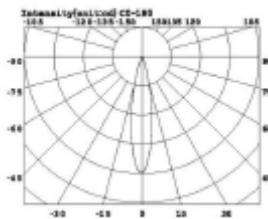

Symmetrical

82661/82662

82666

The appearance of housing with low-voltage input

IP-67 High-voltage driver placed on the bottom of the housing

PVC mounting sleeve

Aluminum mounting sleeve

Graphical Representation for 82662 cool white Light