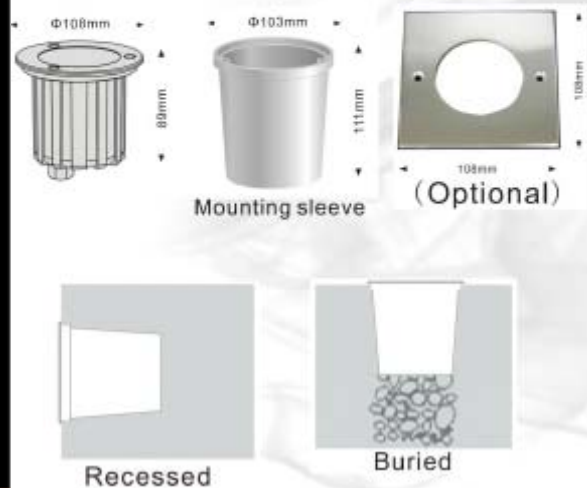

## Specification

Housing: 12" Die-casting grey powder coated.

T= 60~80um. Adhesion of ISO class 1/ASTM class 4B

Front ring: Stainless steel SUS304 or 316\*

Glass: Step tempered glass T= 8mm

Loading capacity: Exert force area of Ø10= 490kgs, Ø30= 860kgs, Ø60= 1830kgs.

Cable gland: IP-68 PG-9 copper and nickel coated

Gasket: Molding shaped silicon seal

Power Cable: H05RN-F 3 x 1.0mm<sup>2</sup> L= 0.5m (high voltage)

Mounting sleeve: 12" Die-casting aluminum or PVC

Item No.	Light source	Suitable Lens	Lens Beam Angle(°)	Consumption (W)	Input voltage (V)	Operating current (mA)
82631	3 x 1W	LL0125/30/45/60	8/15/25/30/45/60	4.4	24VDC, 120V / 240V	158, 51, 33
82632	3 x 3W	LL0125/30/45/60	8/15/25/30/45/60	7.2	24VDC, 120V / 240V	265, 126, 63
82636	3 x 3W RGB 3 in 1	LL0125/30/45/60	8/15/25/30/45/60	9.9	24VDC	412
826110	Gu10	N/A		-	120V / 240V	-
826111	Gu10 5W LED	-	N/A	5.0	120V / 240V	-