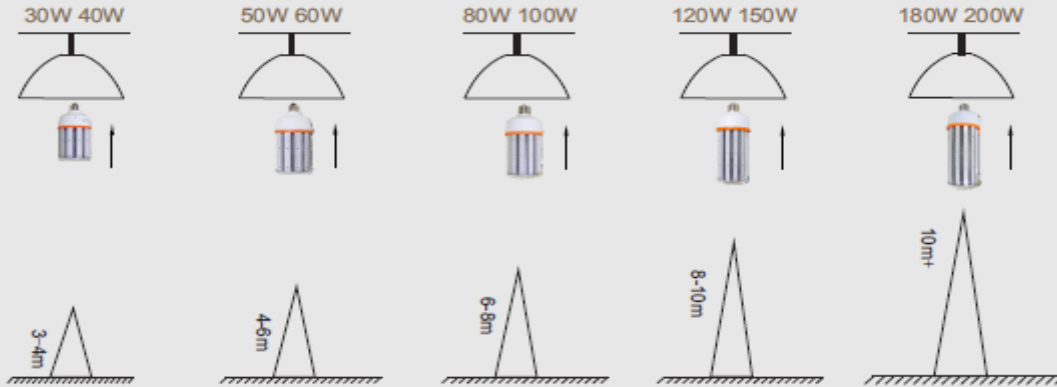

Widely replace **HID/HPS/MH/CFL**

Replace

Brightness solution for professional lighting

Installation suggestion