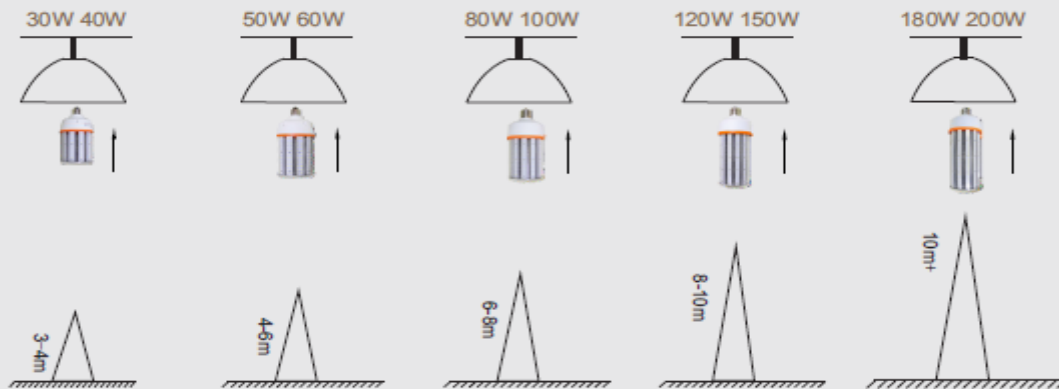

Widely replace **HID/HPS/MH/CFL**

Replace

Brightness solution for professional lighting

Installation suggestion