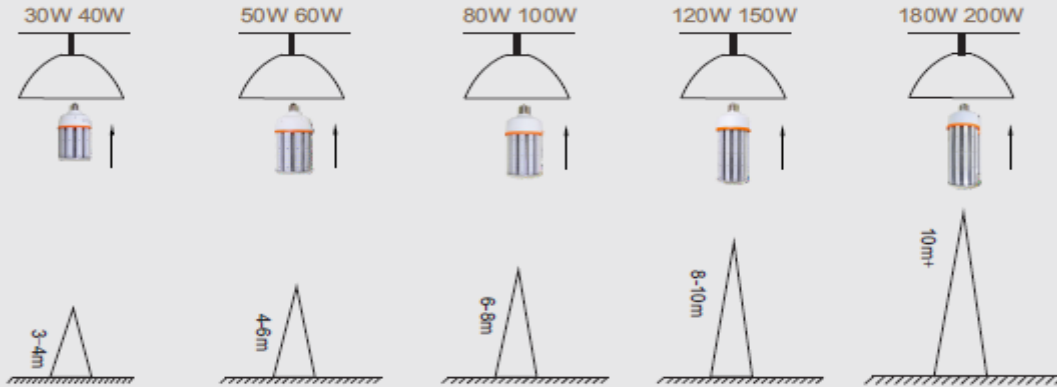

Installation suggestion