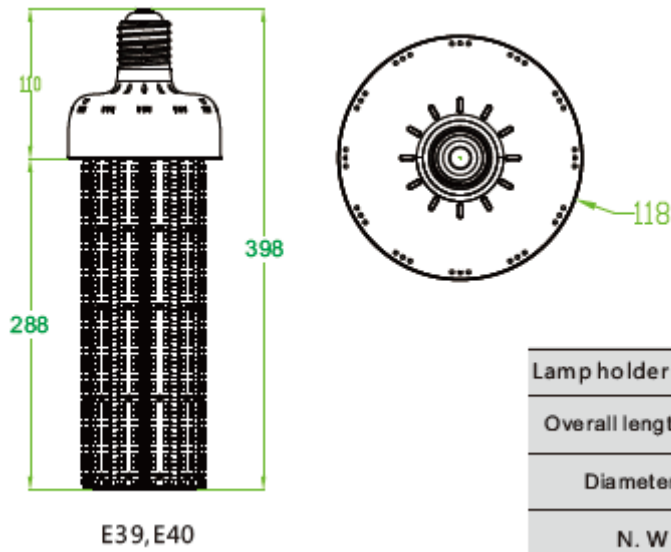

Applications

Factory

Office

Supermarket

Technical data

Electrical data

Rated wattage	158-165 W
Input Voltage	100-277V AC (AC90-305V is available)
Operating frequency	50/60 Hz
Rated power factor	>0.9
Power Efficiency	>0.87
Humidity	<90%
Ambient temperature	-40~45°C
Base (standard designation)	E39/E40
Replacement conventional lamp power	300W CFL
Output short circuit protection	YES
Output over voltage protection	YES
Temperature protection (Half-power)	≥95°C
Power recovery temperature	≤50°C
Dimmable	NO

Light technical data

Light source/count	1440pcs. 2835 SMD LED
Luminous flux	18170 Lm
Color temperature	Warm White: 2700 - 3500K Natural White: 4000 - 5000K Cool White: 5500 – 6700K
Color rendering index Ra	Ra > 80
Star ting time	0 sec.
LED emitter life	50000 hrs.
Lifespan of LED lamp	35000 hrs.

Dimension & Weight

Logistical Data

Package

Packaging unit (Pieces/Unit)	Dimensions	Gross weight	Volume
Pearl cotton	44*14.8*14.8cm	1.37Kg	0.01m ³
Shipping carton box	63*46*47cm	17.8Kg	0.14m ³

Installation