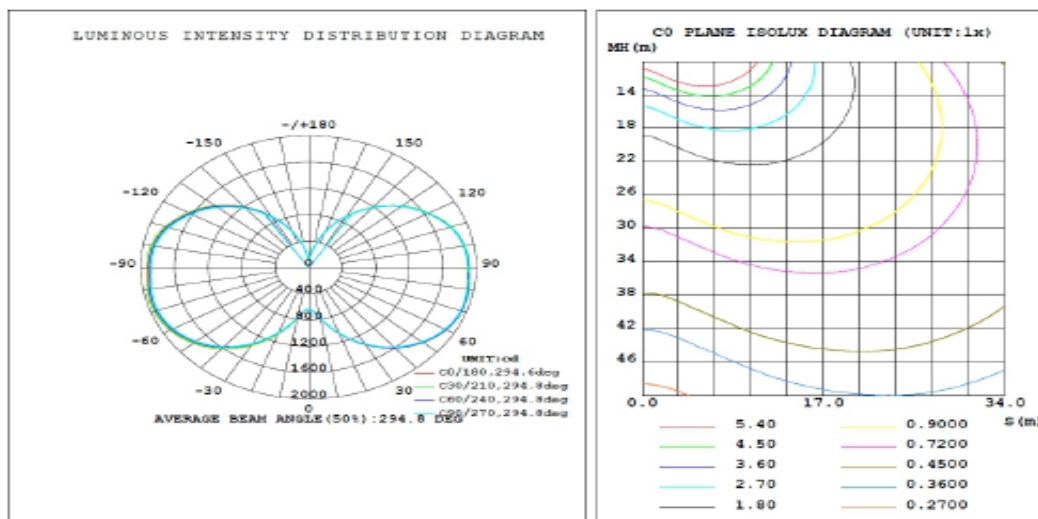

Attention-1

When the products are used in the outdoor lighting, ensure the space is waterproof and well ventilated. Pay attention to the size of the confined space. Ensure the lamp has enough space for heat dissipation which ensures lumen maintenance and extends its working life.

As shown below for your reference