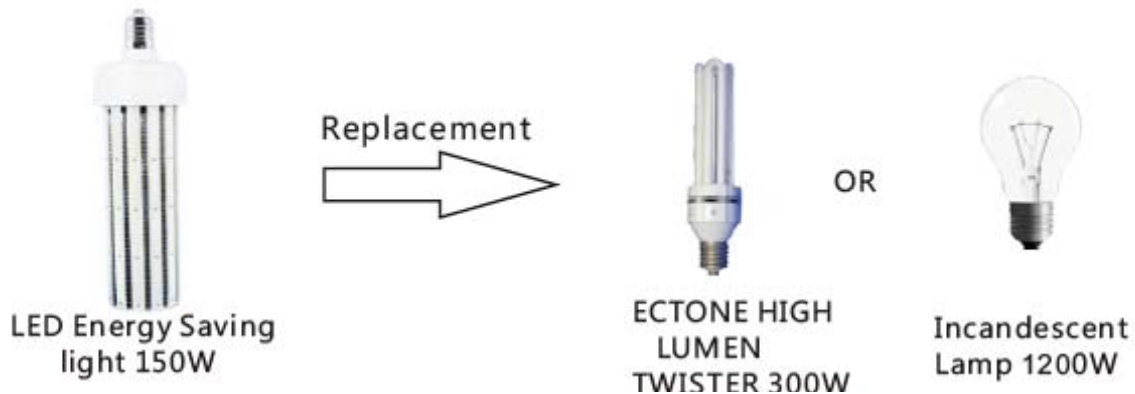

Light technical data

Light source/count	1440pcs. 2835 SMD LED
Luminous flux	18170 Lm
Color temperature	Warm White: 2700 - 3500K Natural White: 4000 - 5000K Cool White: 5500 – 6700K
Color rendering index Ra	Ra > 80
Star ting time	0 sec.
LED emitter life	50000 hrs.
Lifespan of LED lamp	35000 hrs.

Light Distribution Diagram

Attention-1

When the products are used in the outdoor lighting, ensure the space is waterproof and well ventilated. Pay attention to the size of the confined space. Ensure the lamp has enough space for heat dissipation which ensures lumen maintenance and extends its working life.

As shown below for your reference

When 150W warehouse light is used in confined space, the diameter must be more than 130cm.

Attention-2

Key benefits of comparison	LED energy saving light 150W	Ectone high lumen twister 300W	Incandescent lamp 1200W
Luminous Flux (Lm)	18170	17400	18000
Efficiency (Lm/W)	120	58	15
Better color appearance measured in color rendering index	80	80	98
Wide Color Availability in CCT (Kelvin)	2700-6700	2700-6700	2700
Star ting time, quick start (min)	0	3	0
The life of the lamp (Hrs)	35000	8000	5000