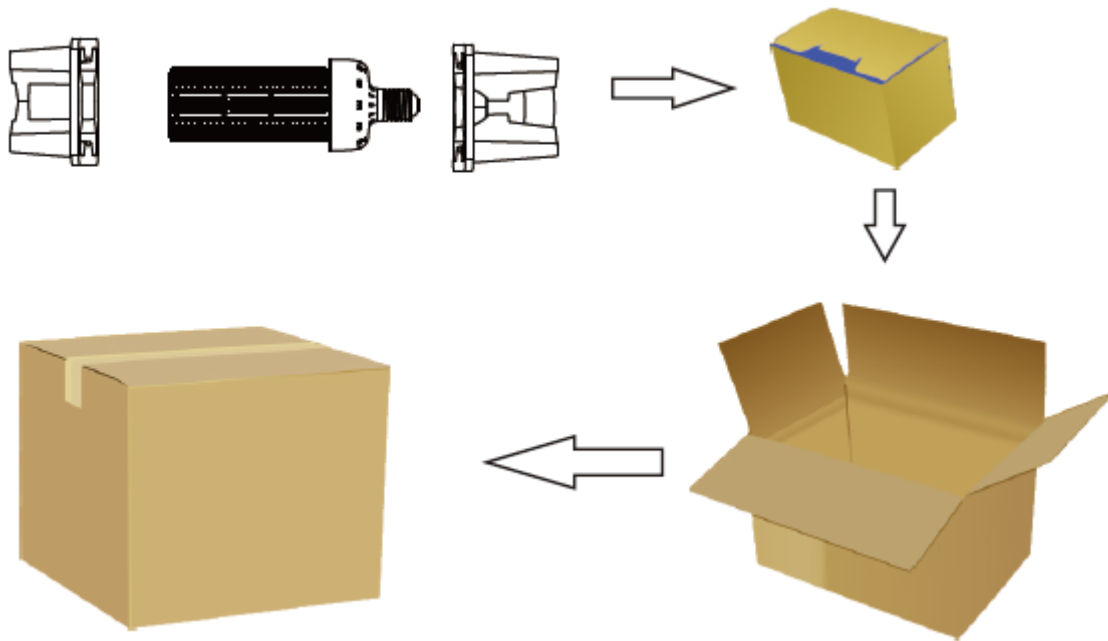

Light technical data

Light source/count	1440pcs. 2835 SMD LED
Luminous flux	18170 Lm
Color temperature	Warm White: 2700 - 3500K Natural White: 4000 - 5000K Cool White: 5500 – 6700K
Color rendering index Ra	Ra > 80
Star ting time	0 sec.
LED emitter life	50000 hrs.
Lifespan of LED lamp	35000 hrs.

Dimension & Weight

Logistical Data

Package

Packaging unit (Pieces/Unit)	Dimensions	Gross weight	Volume
Pearl cotton	44*14.8*14.8cm	1.37Kg	0.01m ³
Shipping carton box	63*46*47cm	17.8Kg	0.14m ³

Installation

Light Distribution Diagram

Attention-1

When the products are used in the outdoor lighting, ensure the space is waterproof and well ventilated. Pay attention to the size of the confined space. Ensure the lamp has enough space for heat dissipation which ensures lumen maintenance and extends its working life.