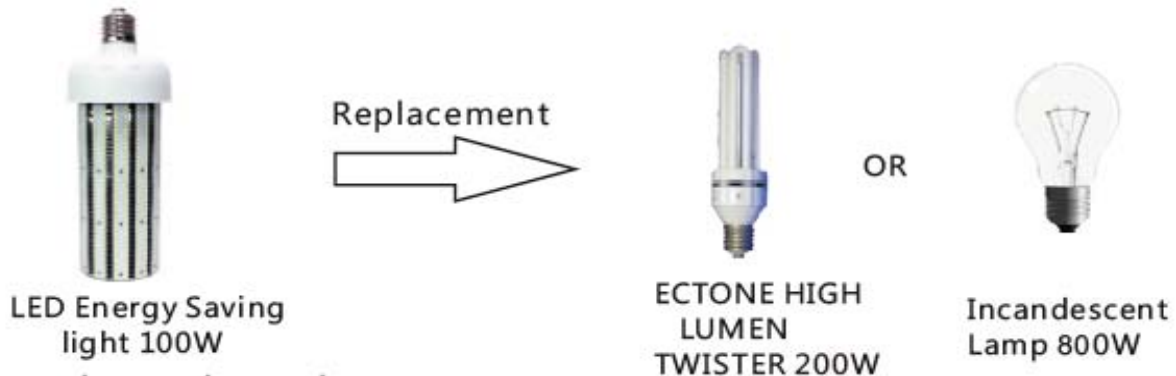

Light technical data

Light source/count	1040pcs. 2835 SMD LED
Luminous flux	12129 Lm
Color temperature	Warm White: 2500 - 3500K Natural White: 4000 - 5000K Cool White: 5500 - 6500K
Color rendering index Ra	Ra > 80
Star ting time	0 sec.
LED emitter life	50000 hrs.
Lifespan of LED lamp	35000 hrs.

Light Distribution Diagram

Attention-1

When the products are used in the outdoor lighting, ensure the space is waterproof and well ventilated. Pay attention to the size of the confined space. Ensure the lamp has enough space for heat dissipation which ensures lumen maintenance and extends its working life.

As shown below for your reference

When 100W warehouse light is used in confined space, the diameter must be more than 80cm.

Attention-2

Key benefits of comparison	LED energy saving light 100W	Ectone high lumen twister 200W	Incandescent lamp 800W
Luminous Flux (Lm)	12129	11000	12000
Efficiency (Lm/W)	120	55	15
Better color appearance measured in color rendering index	82	80	98
Wide Color Availability in CCT (Kelvin)	2500-6500	2500-6500	2500
Star ting time, quick start (min)	0	3	0
The life of the lamp (Hrs)	35000	8000	5000