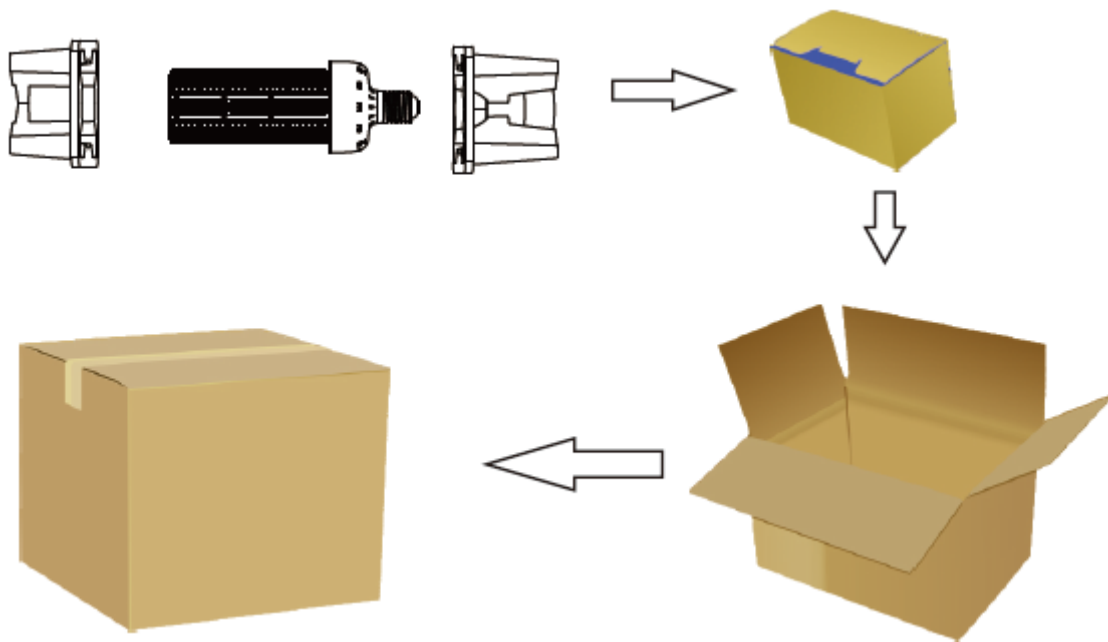

Light technical data

Light source/count	1040pcs. 2835 SMD LED
Luminous flux	12129 Lm
Color temperature	Warm White: 2500 - 3500K Natural White: 4000 - 5000K Cool White: 5500 - 6500K
Color rendering index Ra	Ra > 80
Star ting time	0 sec.
LED emitter life	50000 hrs.
Lifespan of LED lamp	35000 hrs.

Dimension & Weight

Logistical Data

Package

Packaging unit (Pieces/Unit)	Dimensions	Gross weight	Volume
Pearl cotton	36*14.8*14.8cm	1.4Kg	0.008m ³
Shipping carton box	63*38*47cm	17.2Kg	0.113m ³

Installation

Light Distribution Diagram

Attention-1

When the products are used in the outdoor lighting, ensure the space is waterproof and well ventilated. Pay attention to the size of the confined space. Ensure the lamp has enough space for heat dissipation which ensures lumen maintenance and extends its working life.