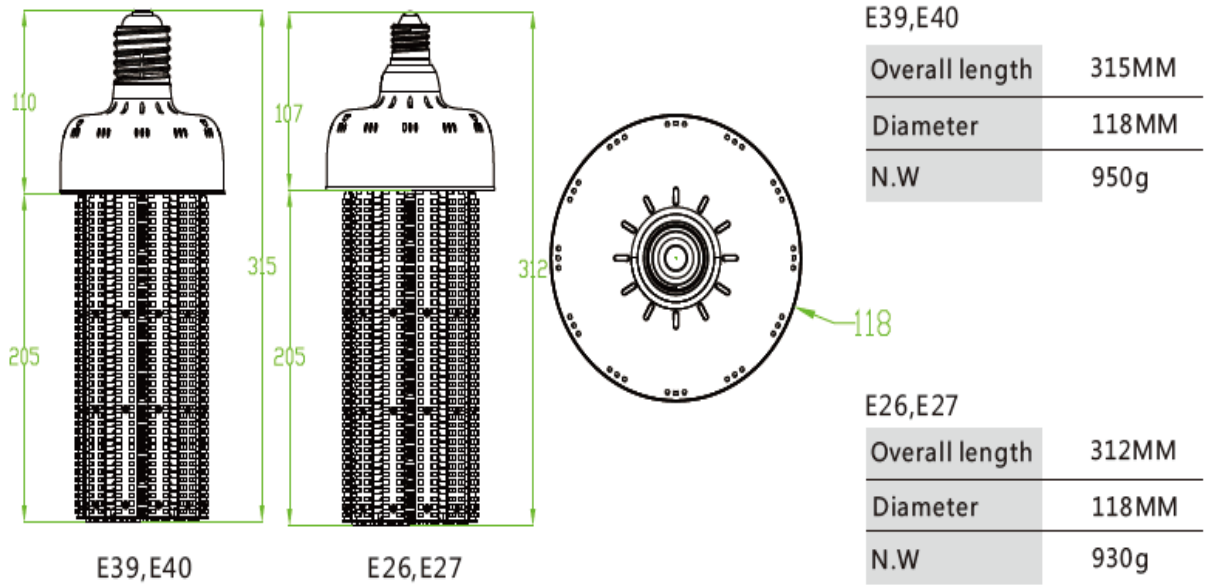

Light technical data

Light source/count	1040pcs. 2835 SMD LED
Luminous flux	12129 Lm
Color temperature	Warm White: 2500 - 3500K Natural White: 4000 - 5000K Cool White: 5500 - 6500K
Color rendering index Ra	Ra > 80
Star ting time	0 sec.
LED emitter life	50000 hrs.
Lifespan of LED lamp	35000 hrs.

Dimension & Weight

Logistical Data

Package

Packaging unit (Pieces/Unit)	Dimensions	Gross weight	Volume
Pearl cotton	36*14.8*14.8cm	1.4Kg	0.008m ³
Shipping carton box	63*38*47cm	17.2Kg	0.113m ³

Installation