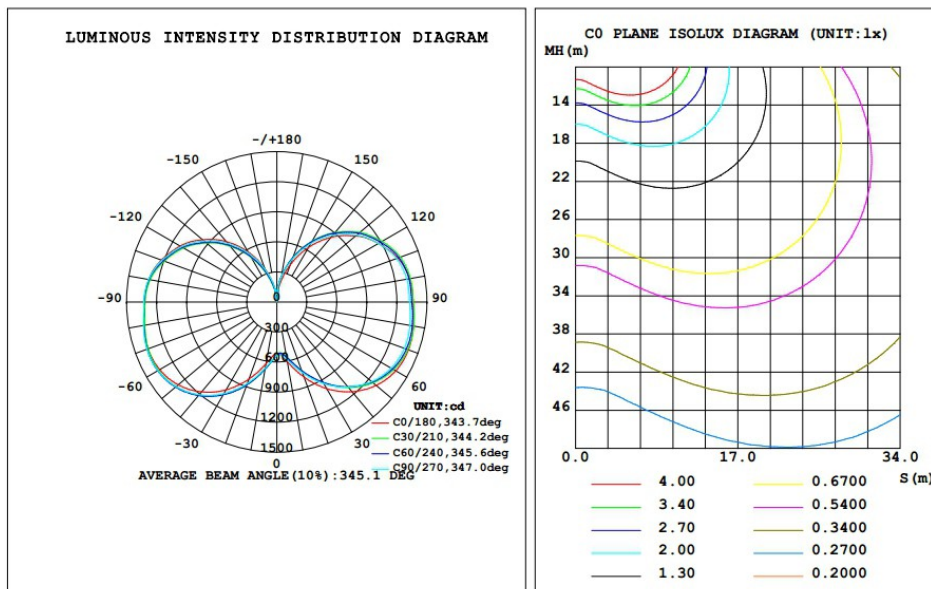

Light Distribution Diagram

Attention-1

When the products are used in the outdoor lighting, ensure the space is waterproof and well ventilated. Pay attention to the size of the confined space. Ensure the lamp has enough space for heat dissipation which ensures lumen maintenance and extends its working life.

As shown below for your reference