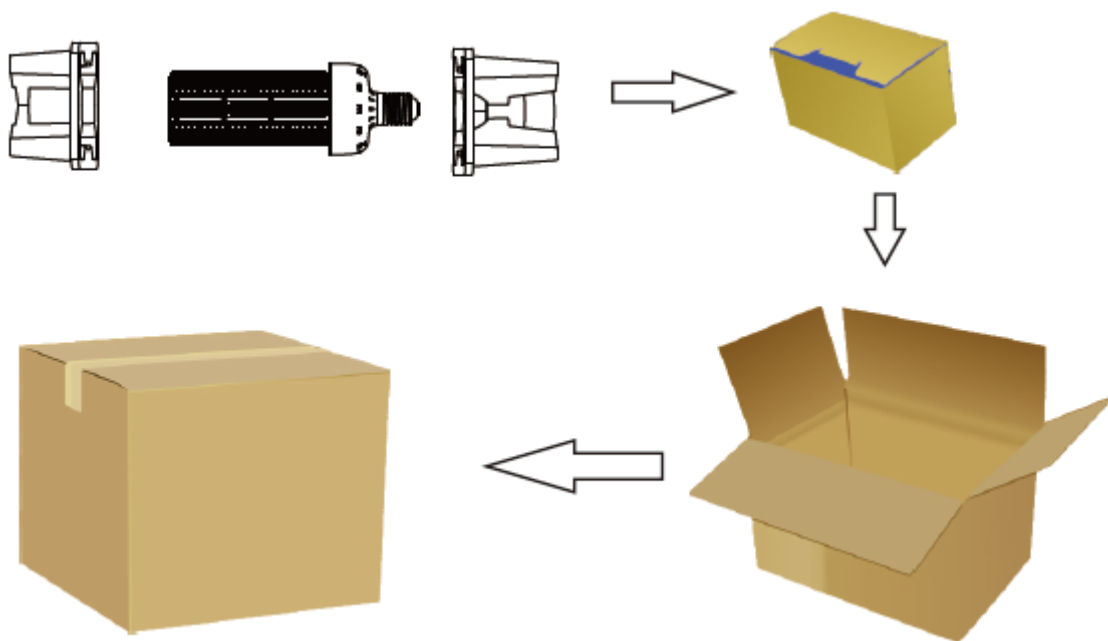

Logistical Data

Package