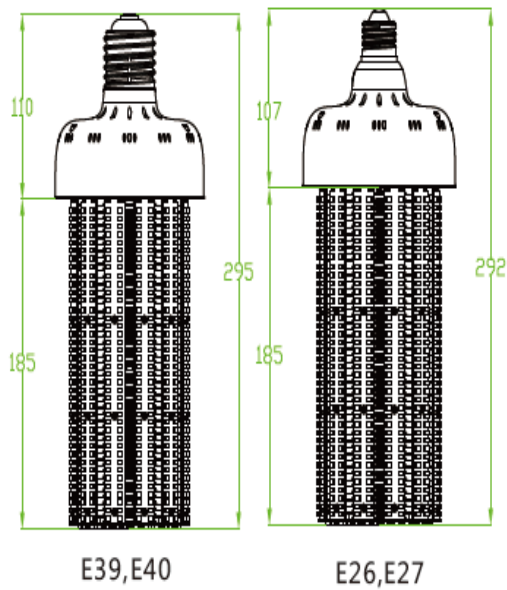

## Technical data

---

## Dimension & Weight

E39,E40

Overall length	295MM
Diameter	118MM
N.W	800g

E26,E27

Overall length	292MM
Diameter	118MM
N.W	780g