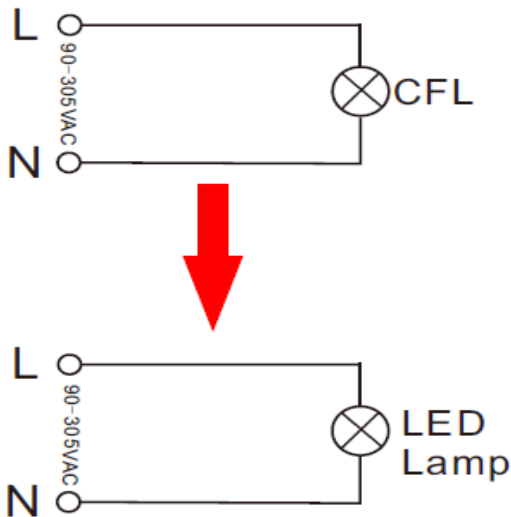

Installation

Replace CFL