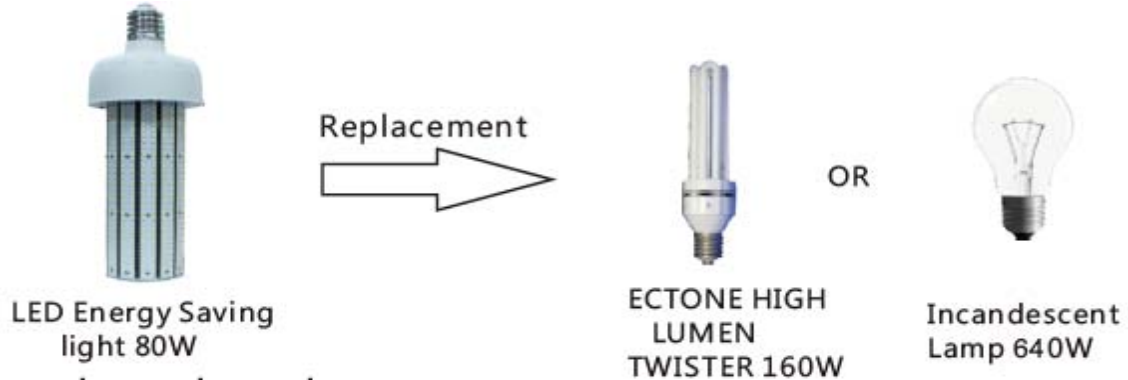

Attention-2

Key benefits of comparison	LED energy saving light 80W	Ectone high lumen twister 160W	Incandescent lamp 640W
Luminous Flux (Lm)	9600	8800	8950
Efficiency (Lm/W)	120	55	15
Better color appearance measured in color rendering index	80	80	98
Wide Color Availability in CCT (Kelvin)	2500-6500	2500-6500	2500
Star ting time, quick start (min)	0	3	0
The life of the lamp (Hrs)	35000	8000	5000

Additional product data

All technical parameters apply to the entire lamp/Due to the complex production process for light-emitting diodes; the typical values shown for the technical LED parameters are purely statistical values that do not necessarily match the actual technical parameters of each individual product, which can vary from the typical value.

Disclaimer

Subject changes without notice except errors and omission. Always make sure to use the most recent release.

JOYTECH PRODUCTS CO., LTD.

1F, No.15, Lane 27, Sec. 3 Chung-king South Rd., Taipei 100, Taiwan, R.O.C.

Tel: 886-2-23582899 Fax: 886-2-23415778

E-Mail: sales@joytech-jpc.com.tw Website: www.joytech-jpc.com.tw