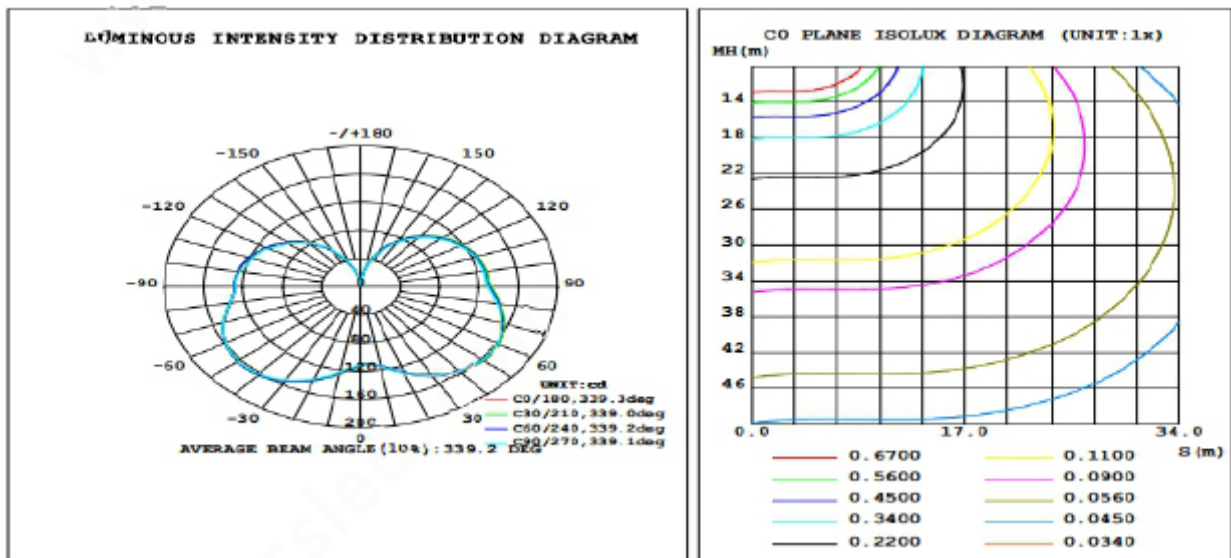

Light Distribution Diagram

Attention-1

When the products are used in the outdoor lighting, ensure the space is waterproof and well ventilated. Pay attention to the size of the confined space. Ensure the lamp has enough space for heat dissipation which ensures lumen maintenance and extends its working life.

As shown below for your reference

When 12W warehouse light is used in confined space, the diameter must be more than 20cm.