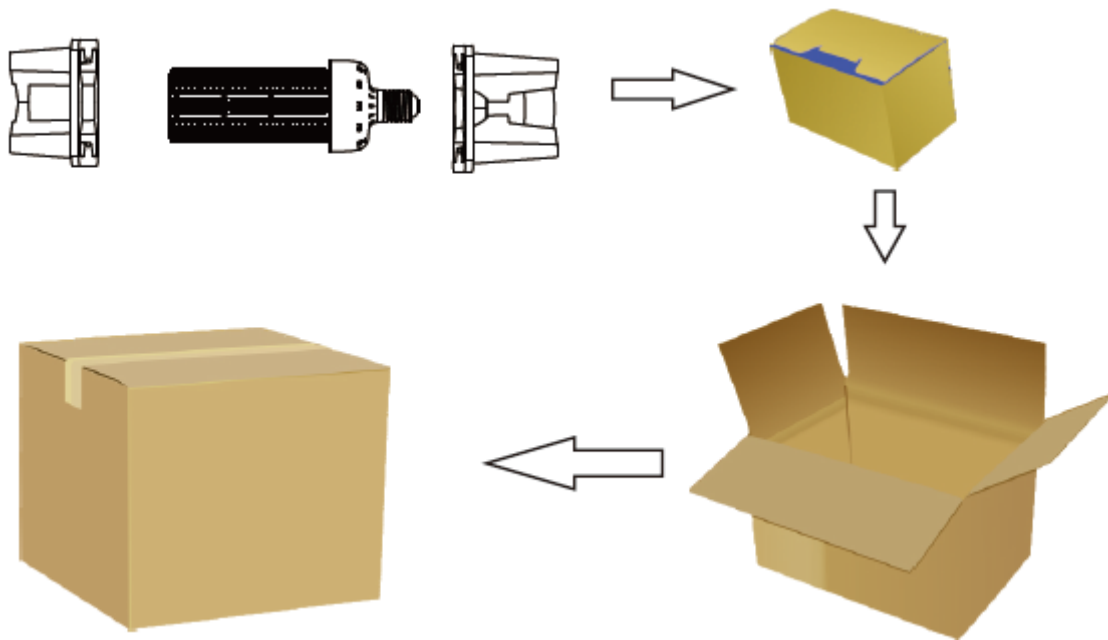

Light technical data

Light source/count	105pcs. 2835 SMD LED
Luminous flux	1300 Lm
Color temperature	Warm White: 2500 - 3500K Natural White: 4000 - 5000K Cool White: 5500 - 6500K
Color rendering index Ra	Ra > 80
Star ting time	0 sec.
LED emitter life	50000 hrs.
Lifespan of LED lamp	35000 hrs.

Dimension & Weight

Lamp holder type	E26/E27	GX24Q	GX24D
Overall length	150mm	132.5mm	138.5mm
Diameter	48mm	51mm	51mm
N. W	75g	48g	48g

Logistical Data

Package

Packaging unit (Pieces/Unit)	Dimensions	Gross weight		Volume
		E26/E27	GX24Q GX24D	
Small box	5.45*5.35*15.7cm	91g	64g	458cm ³
		19Kg	13.7Kg	
Outer carton	63*34*47cm			0.112m ³

Installation

Light Distribution Diagram

Attention-1

When the products are used in the outdoor lighting, ensure the space is waterproof and well ventilated. Pay attention to the size of the confined space. Ensure the lamp has enough space for heat dissipation which ensures lumen maintenance and extends its working life.