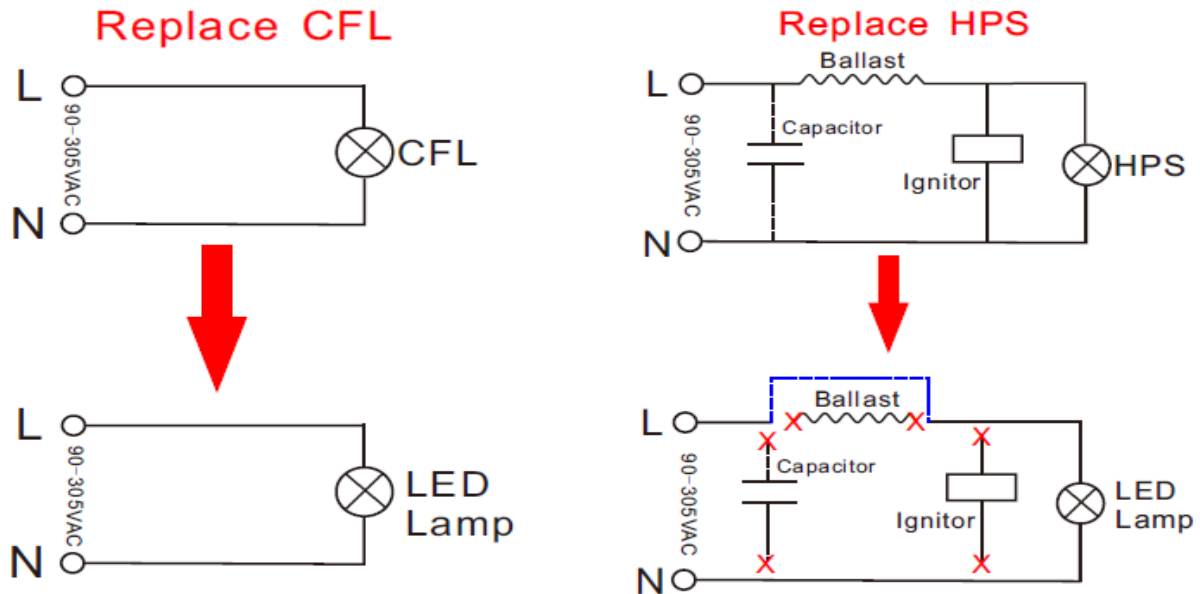

Dimension & Weight

Lamp holder type	E26/E27	GX24Q	GX24D
Overall length	150mm	132.5mm	138.5mm
Diameter	48mm	51mm	51mm
N. W	75g	48g	48g

Logistical Data

Package

Packaging unit (Pieces/Unit)	Dimensions	Gross weight		Volume
		E26/E27	GX24Q GX24D	
Small box	5.45*5.35*15.7cm	91g	64g	458cm ³
		19Kg	13.7Kg	
Outer carton	63*34*47cm			0.112m ³

Installation

Light Distribution Diagram

Attention-1

When the products are used in the outdoor lighting, ensure the space is waterproof and well ventilated. Pay attention to the size of the confined space. Ensure the lamp has enough space for heat dissipation which ensures lumen maintenance and extends its working life.