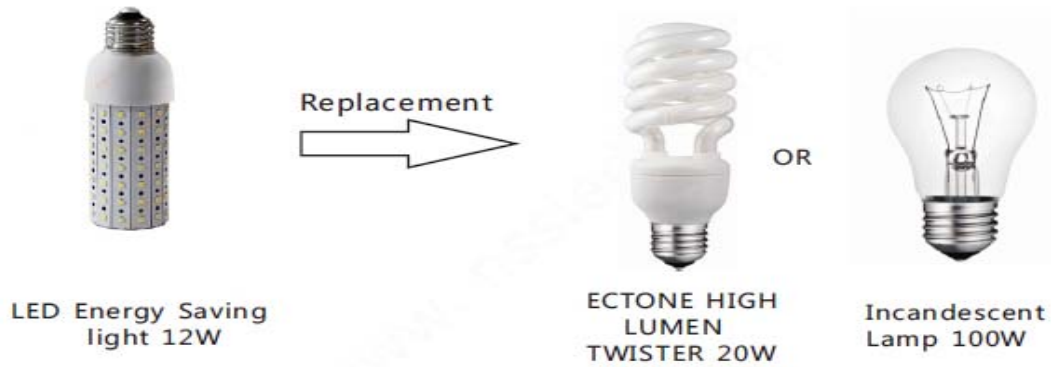

Installation

Light Distribution Diagram

Attention-1

When the products are used in the outdoor lighting, ensure the space is waterproof and well ventilated. Pay attention to the size of the confined space. Ensure the lamp has enough space for heat dissipation which ensures lumen maintenance and extends its working life.

As shown below for your reference

When 12W warehouse light is used in confined space, the diameter must be more than 20cm.

Attention-2

Key benefits of comparison	LED energy saving light 12W	Ectone high lumen twister 20W	Incandescent lamp 100W
Luminous Flux (Lm)	1300	1100	1000
Efficiency (Lm/W)	107	55	10
Better color appearance measured in color rendering index	83	80	98
Wide Color Availability in CCT (Kelvin)	2700-6700	2700-6700	2700
Star ting time, quick start (min)	0	3	0
The life of the lamp (H)	35000	8000	5000