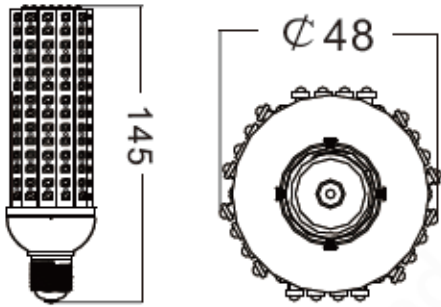

Applications

Desk

Wall

Chandelier

Technical data

Electrical data

Rated wattage	12-14 W
Input Voltage	100-277V AC (AC90-305V is available)
Operating frequency	50/60 Hz
Rated power factor	>0.9
Power Efficiency	>0.83
Humidity	<90%
Ambient temperature	-40~45°C
Base (standard designation)	E26/E27/GX24D/GX24Q
Replacement conventional lamp power	20W CFL
Dimmable	NO

Light technical data

Light source/count	105pcs. 2835 SMD LED
Luminous flux	1300 Lm
Color temperature	Warm White: 2500 - 3500K Natural White: 4000 - 5000K Cool White: 5500 - 6500K
Color rendering index Ra	Ra > 80
Star ting time	0 sec.
LED emitter life	50000 hrs.
Lifespan of LED lamp	35000 hrs.

Dimension & Weight

Lamp holder type	E26/E27	GX24Q	GX24D
Overall length	150mm	132.5mm	138.5mm
Diameter	48mm	51mm	51mm
N. W	75g	48g	48g

Logistical Data

Package

Packaging unit (Pieces/Unit)	Dimensions	Gross weight		Volume
		E26/E27	GX24Q GX24D	
Small box	5.45*5.35*15.7cm	91g	64g	458cm ³
		19Kg	13.7Kg	
Outer carton	63*34*47cm			0.112m ³