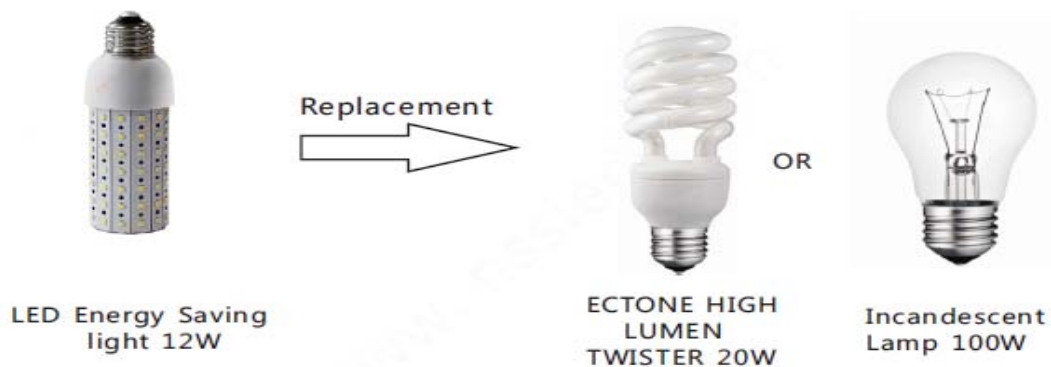

Installation

Light Distribution Diagram

Attention-1

When the products are used in the outdoor lighting, ensure the space is waterproof and well ventilated. Pay attention to the size of the confined space. Ensure the lamp has enough space for heat dissipation which ensures lumen maintenance and extends its working life.

As shown below for your reference

When 9W warehouse light is used in confined space, the diameter must be more than 15cm.

Attention-2

Key benefits of comparison	LED energy saving light 9W	Ectone high lumen twister 12W	Incandescent lamp 80W
Luminous Flux (Lm)	1000	720	800
Efficiency (Lm/W)	113	60	10
Better color appearance measured in color rendering index	82	80	98
Wide Color Availability in CCT (Kelvin)	2700-6700	2700-6700	2700
Star ting time, quick start (min)	0	3	0
The life of the lamp (H)	35000	8000	5000