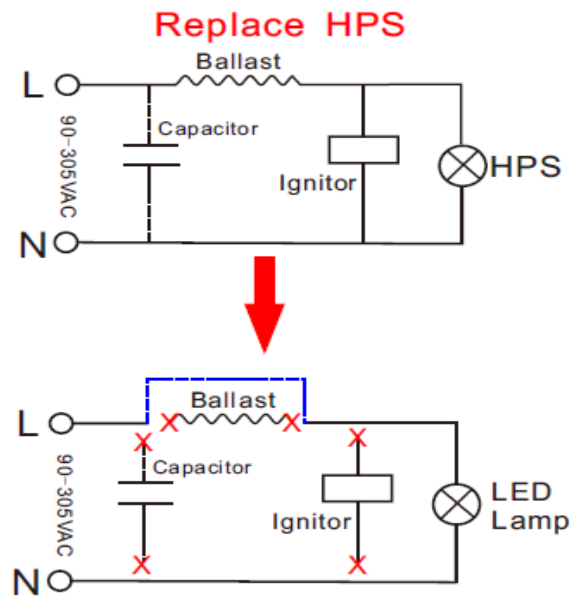

Light Distribution Diagram

Attention-1

When the products are used in the outdoor lighting, ensure the space is waterproof and well ventilated. Pay attention to the size of the confined space. Ensure the lamp has enough space for heat dissipation which ensures lumen maintenance and extends its working life.

As shown below for your reference

When 9W warehouse light is used in confined space, the diameter must be more than 15cm.