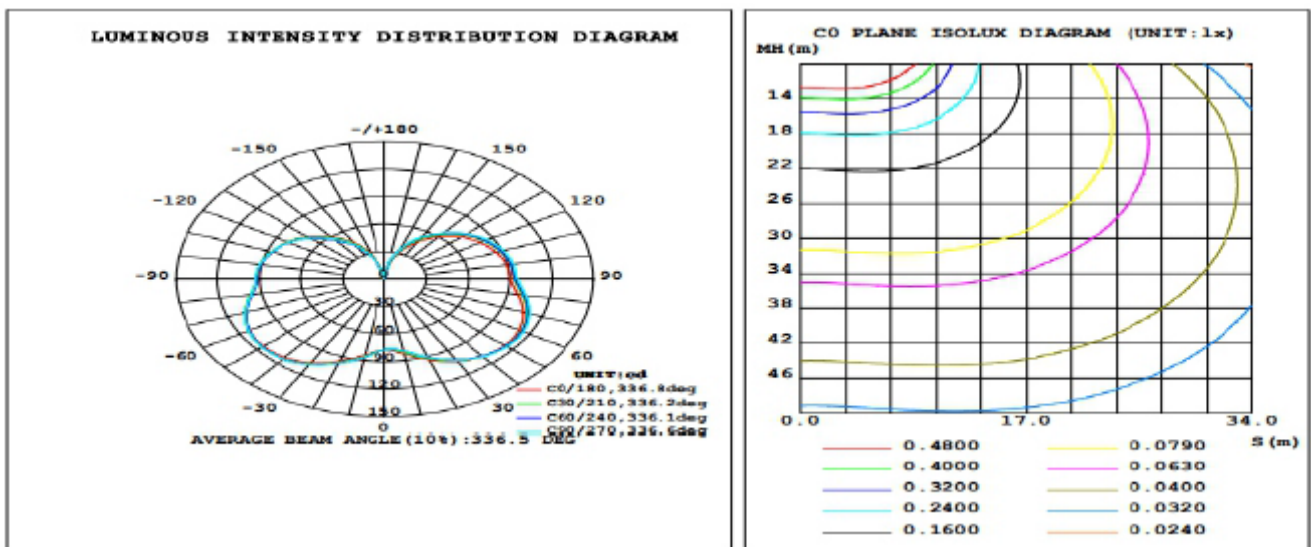

Light Distribution Diagram