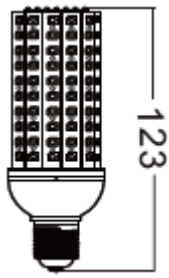

Applications

Desk

Wall

Chandelier

Technical data

Electrical data

Rated wattage	9-10 W
Input Voltage	100-277V AC (AC90-305V is available)
Operating frequency	50/60 Hz
Rated power factor	>0.9
Power Efficiency	>0.83
Humidity	<90%
Ambient temperature	-40~45°C
Base (standard designation)	E26/E27/GX24D/GX24Q
Replacement conventional lamp power	12W CFL
Dimmable	NO

Light technical data

Light source/count	75pcs. 2835 SMD LED
Luminous flux	1000 Lm
Color temperature	Warm White: 2500 - 3500K Natural White: 4000 - 5000K Cool White: 5500 - 6500K
Color rendering index Ra	Ra > 80
Star ting time	0 sec.
LED emitter life	50000 hrs.
Lifespan of LED lamp	35000 hrs.

Dimension & Weight

Lamp holder type	E26/E27	GX24Q	GX24D
Overall length	125mm	108mm	114mm
Diameter	48mm	51mm	51mm
N. W	68g	42g	42g

Logistical Data

Package

Packaging unit (Pieces/Unit)	Dimensions	Gross weight		Volume
		E26/E27	GX24Q GX24D	
Small box	5.45*5.35*15.7cm	84g	58g	458cm ³
Outer carton	63*38*47cm	17.6Kg	12.5Kg	0.112m ³