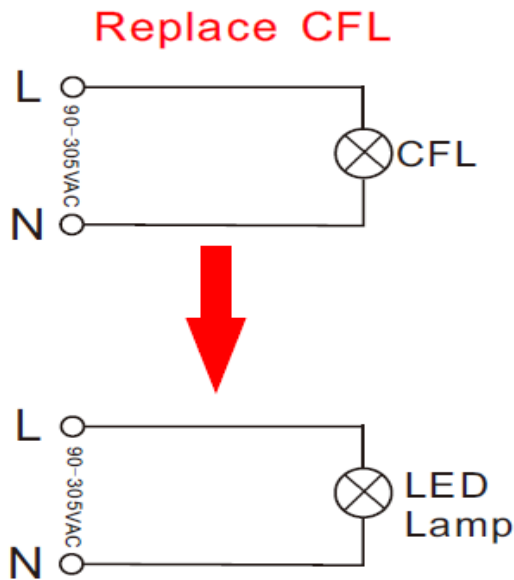

Light technical data

Light source/count	75pcs. 2835 SMD LED
Luminous flux	1000 Lm
Color temperature	Warm White: 2500 - 3500K Natural White: 4000 - 5000K Cool White: 5500 - 6500K
Color rendering index Ra	Ra > 80
Star ting time	0 sec.
LED emitter life	50000 hrs.
Lifespan of LED lamp	35000 hrs.

Dimension & Weight

Lamp holder type	E26/E27	GX24Q	GX24D
Overall length	125mm	108mm	114mm
Diameter	48mm	51mm	51mm
N. W	68g	42g	42g

Logistical Data

Package

Packaging unit (Pieces/Unit)	Dimensions	Gross weight		Volume
		E26/E27	GX24Q GX24D	
Small box	5.45*5.35*15.7cm	84g	58g	458cm ³
Outer carton	63*38*47cm	17.6Kg	12.5Kg	0.112m ³

Installation

Light Distribution Diagram

Attention-1

When the products are used in the outdoor lighting, ensure the space is waterproof and well ventilated. Pay attention to the size of the confined space. Ensure the lamp has enough space for heat dissipation which ensures lumen maintenance and extends its working life.

As shown below for your reference

When 9W warehouse light is used in confined space, the diameter must be more than 15cm.

Attention-2

Key benefits of comparison	LED energy saving light 9W	Ectone high lumen twister 12W	Incandescent lamp 80W
Luminous Flux (Lm)	1000	720	800
Efficiency (Lm/W)	113	60	10
Better color appearance measured in color rendering index	82	80	98
Wide Color Availability in CCT (Kelvin)	2700-6700	2700-6700	2700
Star ting time, quick start (min)	0	3	0
The life of the lamp (H)	35000	8000	5000