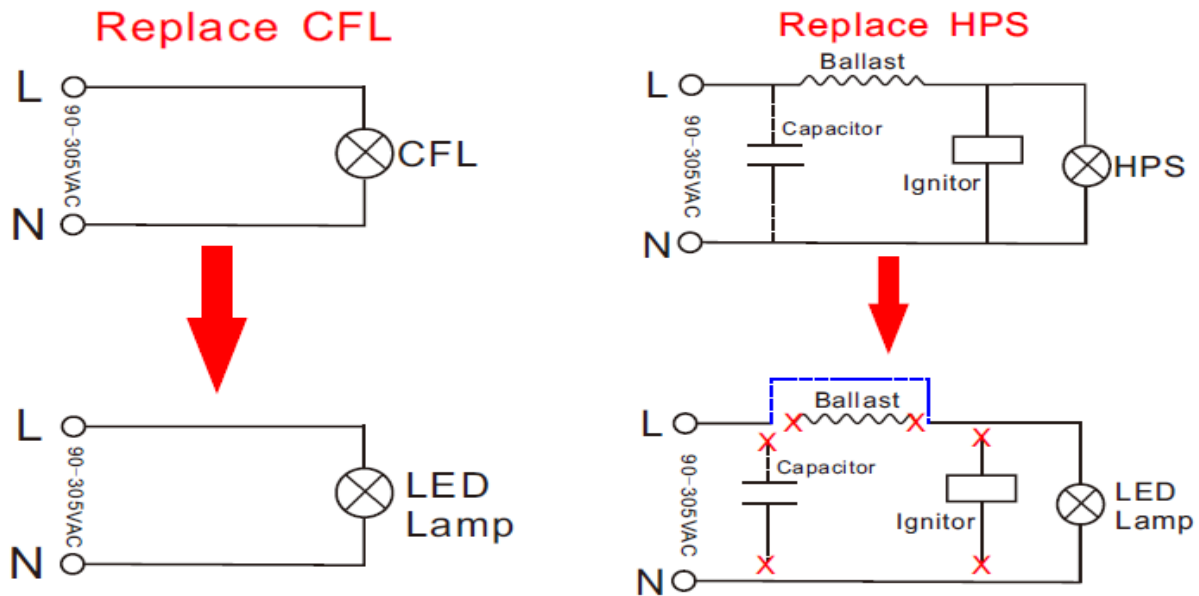

Installation