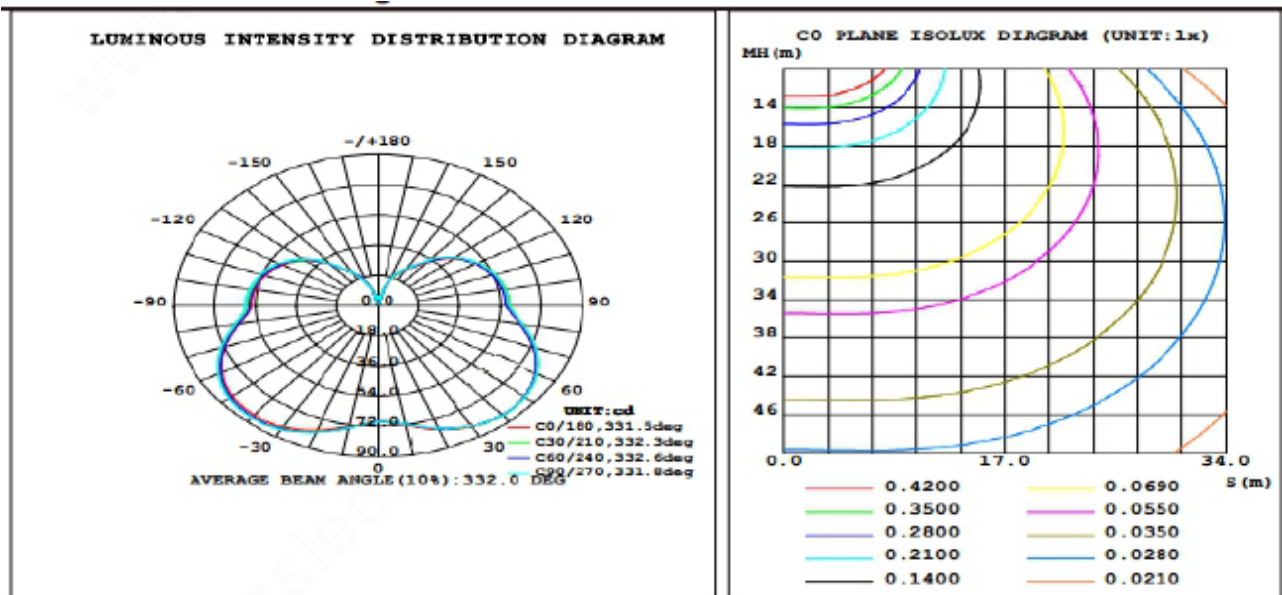

Light Distribution Diagram