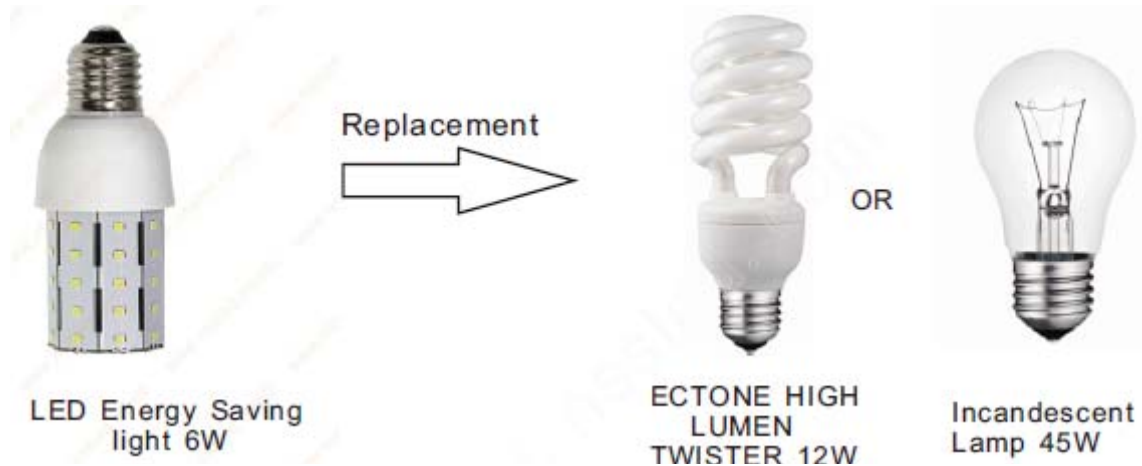

When the products are used in the outdoor lighting, ensure the space is waterproof and well ventilated. Pay attention to the size of the confined space. Ensure the lamp has enough space for heat dissipation which ensures lumen maintenance and extends its working life.

As shown below for your reference

When 6W warehouse light is used in confined space, the diameter must be more than 15cm.

Attention-2

Key benefits of comparison	LED energy saving light 6W	Ectone high lumen twister 12W	Incandescent lamp 45W
Luminous Flux (Lm)	670	660	675
Efficiency (Lm/W)	113	55	15
Better color appearance measured in color rendering index	83	83	98
Wide Color Availability in CCT (Kelvin)	2700-6700	2700-6700	2700
Star ting time, quick start (min)	0	3	0
The life of the lamp (H)	35000	8000	5000