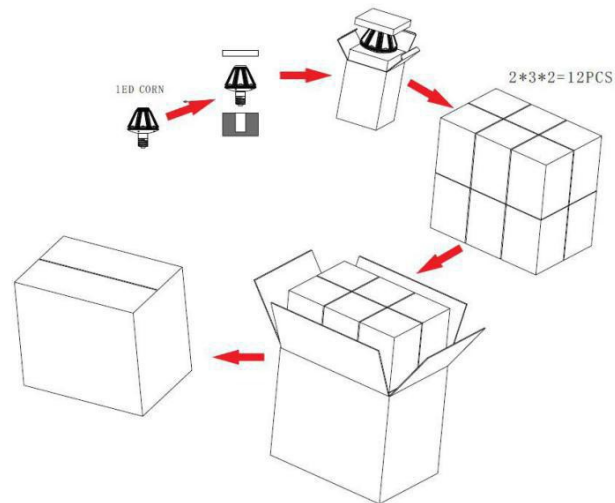

Expected life
over 50,000 HRS

Eco-friendly

IP65
waterproof

6000v surge
protection

Selection of
color ranges

Applications

Dimension

Packing info

Model No.	Pack Q'ty	Box Size	G.W./ Box	Carton Size	G.W./ CTN
JPK12B-360D-B-30W	12 pcs/ctn	156*156*219mm	1.075kg	480*322*458mm	13.4kg
JPK12B-360D-B-40W	12 pcs/ctn	156*156*219mm	1.085kg	480*322*458mm	13.5kg
JPK12B-360D-B-50W	12 pcs/ctn	156*156*219mm	1.100kg	480*322*458mm	13.7kg