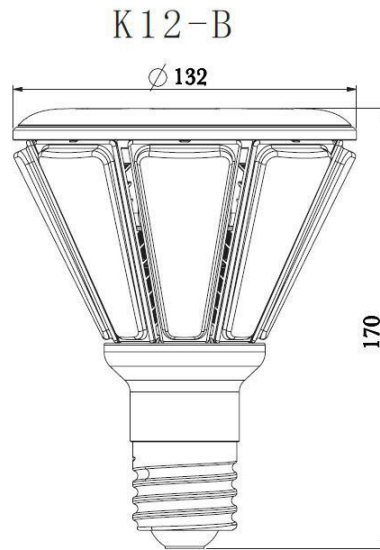

Dimension

Packing info

Model No.	Pack Q'ty	Box Size	G.W./ Box	Carton Size	G.W./ CTN
JPK12B-360D-B-30W	12 pcs/ctn	156*156*219mm	1.075kg	480*322*458mm	13.4kg
JPK12B-360D-B-40W	12 pcs/ctn	156*156*219mm	1.085kg	480*322*458mm	13.5kg
JPK12B-360D-B-50W	12 pcs/ctn	156*156*219mm	1.100kg	480*322*458mm	13.7kg

JOYTECH PRODUCTS CO.,LTD

1F, No.15, Lane 27, Sec.3 Chung-king South Rd., Taipei 100,Taiwan, R.O.C

Tel : 886-2-23582899 Fax : 886-2-23415778

E-Mail : sales@joytech-jpc.com.tw Website : www.joytech-jpc.com.tw