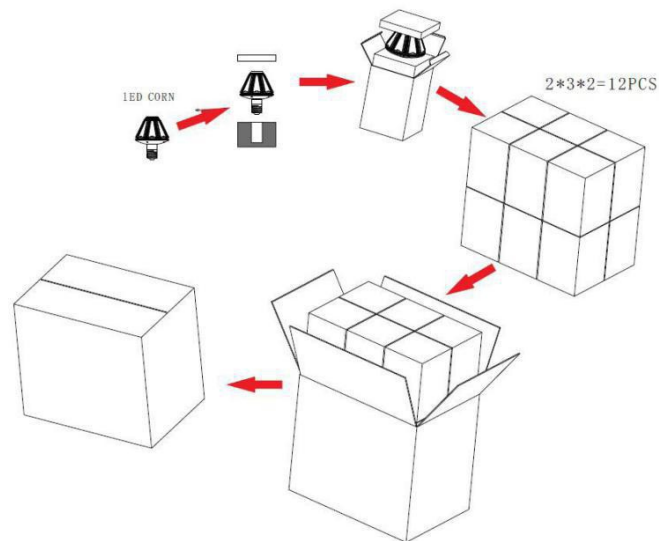

Expected life
over 50,000 HRS

Eco-friendly

IP65
waterproof

6000v surge
protection

Selection of
color ranges

Applications

Dimension

Packing info

Model No.	Pack Qty	Box Size	G.W./ Box	Carton Size	G.W./ CTN
JPK12A-360D-A-30W	12 pcs/ctn	156*156*219mm	1.035kg	480*322*458mm	12.92kg
JPK12A-360D-A-40W	12 pcs/ctn	156*156*219mm	1.040kg	480*322*458mm	12.98kg
JPK12A-360D-A-50W	12 pcs/ctn	156*156*219mm	1.055kg	480*322*458mm	13.16kg