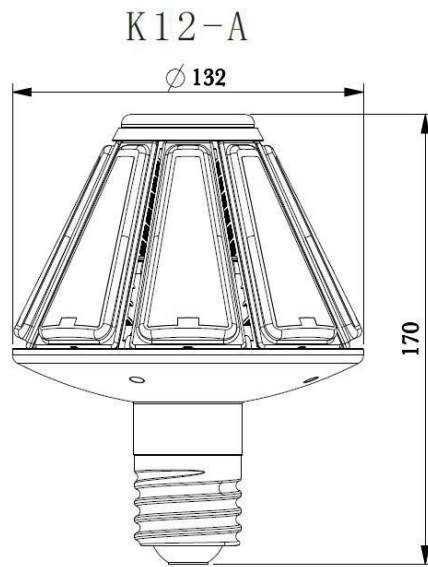

Dimension

Packing info

Model No.	Pack Qty	Box Size	G.W./ Box	Carton Size	G.W./ CTN
JPK12A-360D-A-30W	12 pcs/ctn	156*156*219mm	1.035kg	480*322*458mm	12.92kg
JPK12A-360D-A-40W	12 pcs/ctn	156*156*219mm	1.040kg	480*322*458mm	12.98kg
JPK12A-360D-A-50W	12 pcs/ctn	156*156*219mm	1.055kg	480*322*458mm	13.16kg

JOYTECH PRODUCTS CO.,LTD

1F, No.15, Lane 27, Sec.3 Chung-king South Rd., Taipei 100,Taiwan, R.O.C

Tel : 886-2-23582899 Fax : 886-2-23415778

E-Mail : sales@joytech-jpc.com.tw Website : www.joytech-jpc.com.tw