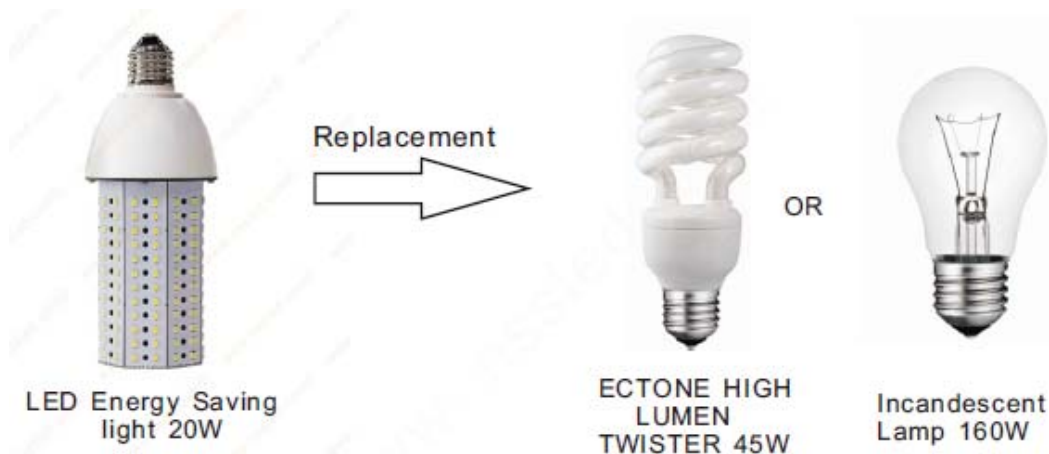

Attention-2

Key benefits of comparison	LED energy saving light 20W	Ectone high lumen twister 45W	Incandescent lamp 200W
Luminous Flux (Lm)	2400	2200	2400
Efficiency (Lm/W)	119	55	15
Better color appearance measured in color rendering index	83	83	98
Wide Color Availability in CCT (Kelvin)	2700-6700	2700-6700	2700
Starting time, quick start (min)	0	3	0
The life of the lamp (H)	35000	8000	5000