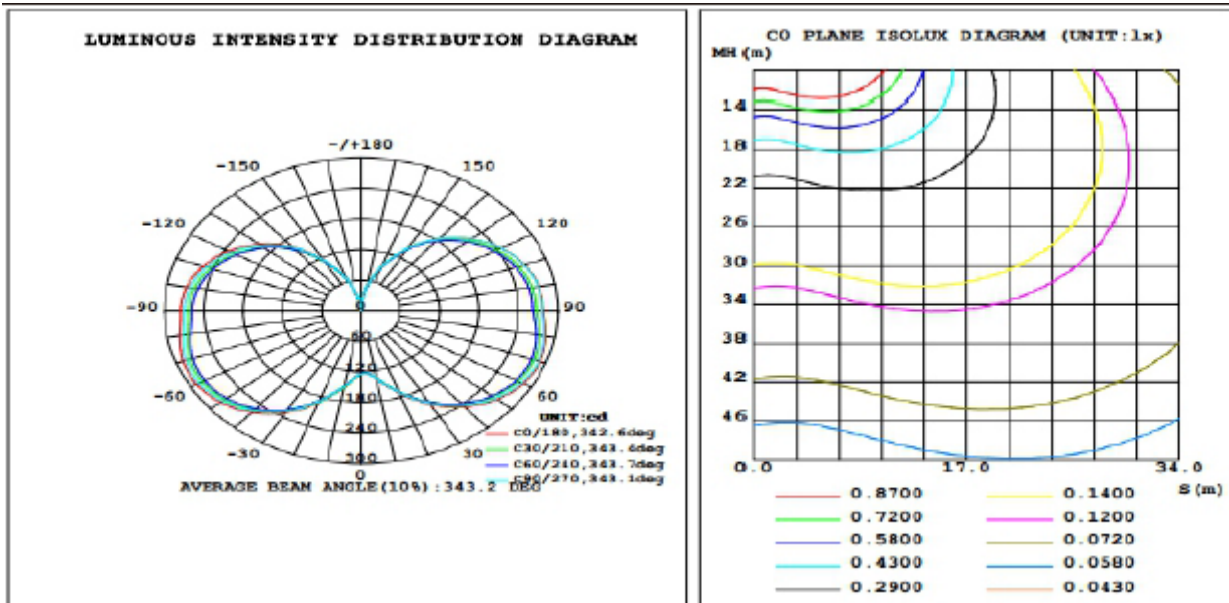

### Light technical data

Light source/count	216pcs. 2835 SMD LED
Luminous flux	2400 Lm
Color temperature	Warm White: 2500 - 3500K Natural White: 4000 - 5000K Cool White: 5500 - 6500K
Color rendering index Ra	Ra > 80
Star ting time	0 sec.
LED emitter life	50000 hrs.
Lifespan of LED lamp	35000 hrs.

## Logistical Data

## Light Distribution Diagram