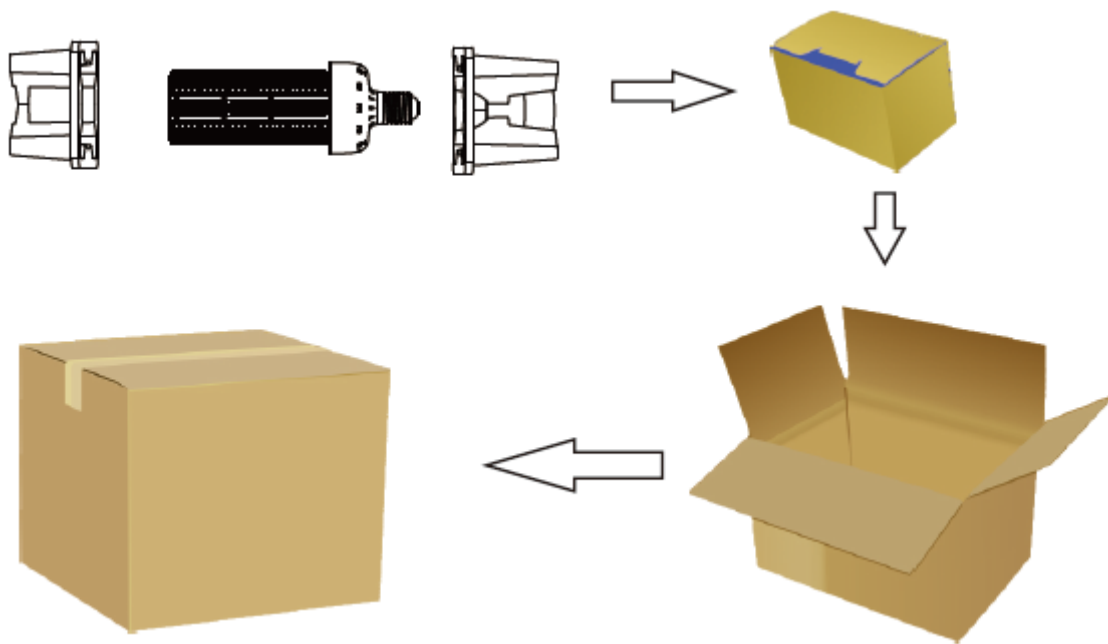

Packaging unit (Pieces/Unit)	Dimensions	Gross weight	Volume
Small box	21.5*9.5*10.5cm	230g	0.002m³
Outer carton	54*42*39.5cm	8.0Kg	0.09m³