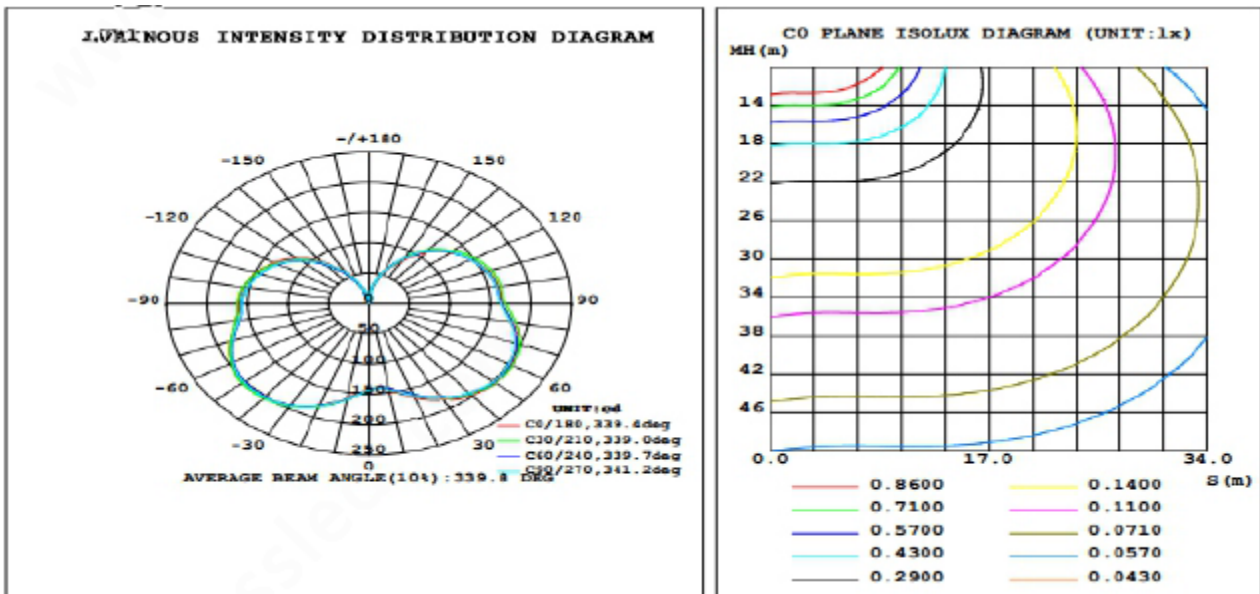

Light Distribution Diagram

Attention-1

When the products are used in the outdoor lighting, ensure the space is waterproof and well ventilated. Pay attention to the size of the confined space. Ensure the lamp has enough space for heat dissipation which ensures lumen maintenance and extends its working life.

As shown below for your reference

When 15W warehouse light is used in confined space, the diameter must be more than 20cm.