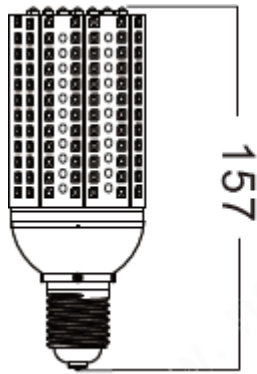

## Technical data

---

## Dimension & Weight

|                |       |
|----------------|-------|
| Overall length | 157MM |
| Diameter       | 73MM  |
| N. W           | 150g  |