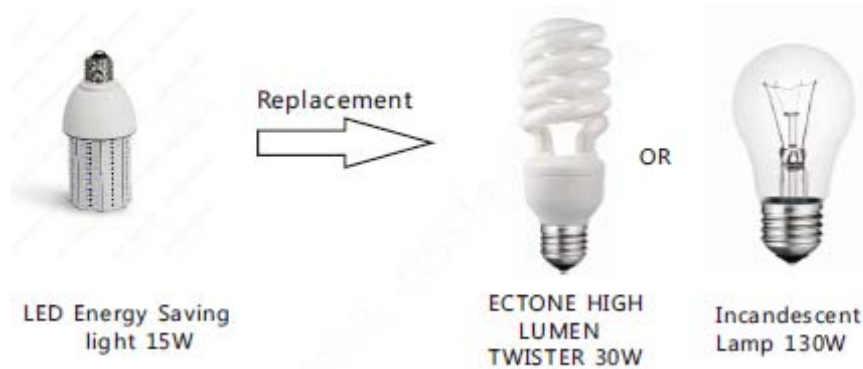

Attention-2

Key benefits of comparison	LED energy saving light 15W	Ectone high lumen twister 30W	Incandescent lamp 130W
Luminous Flux (Lm)	1750	1650	1560
Efficiency (Lm/W)	110	55	12
Better color appearance measured in color rendering index	80.8	80	98
Wide Color Availability in CCT (Kelvin)	2700-6700	2700-6700	2700
Star ting time, quick start (min)	0	3	0
The life of the lamp (H)	35000	8000	5000

Additional product data

All technical parameters apply to the entire lamp/Due to the complex production process for light-emitting diodes; the typical values shown for the technical LED parameters are purely statistical values that do not necessarily match the actual technical parameters of each individual product, which can vary from the typical value.

Disclaimer

Subject changes without notice except errors and omission. Always make sure to use the most recent release.

JOYTECH PRODUCTS CO., LTD.

1F, No.15, Lane 27, Sec. 3 Chung-king South Rd., Taipei 100, Taiwan, R.O.C.

Tel: 886-2-23582899 Fax: 886-2-23415778

E-Mail: sales@joytech-jpc.com.tw Website: www.joytech-jpc.com.tw