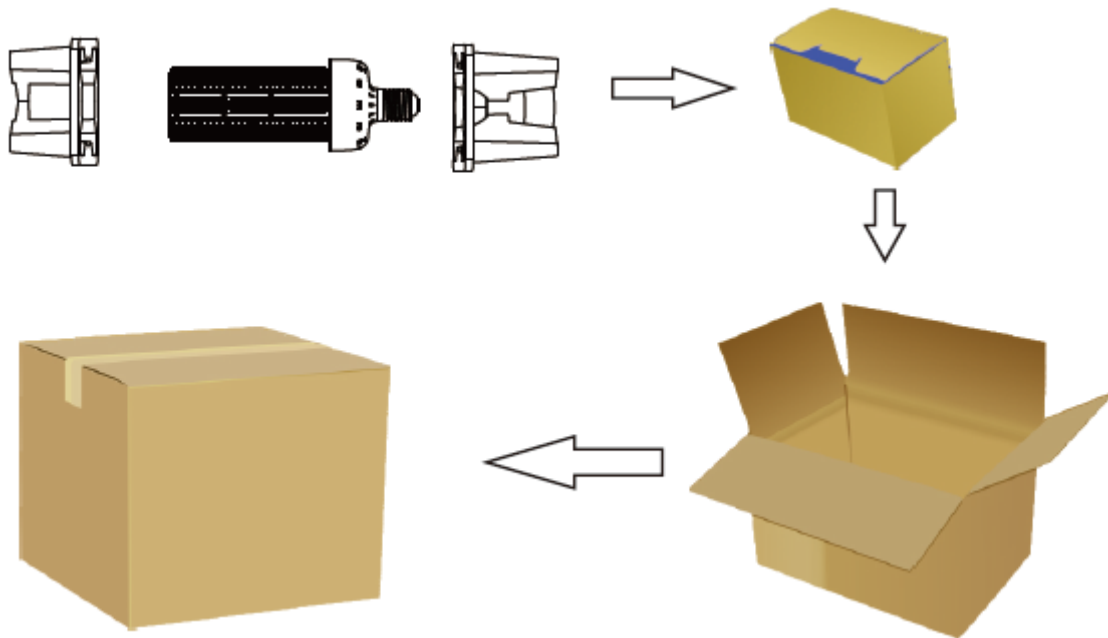

Logistical Data

Package

Packaging unit (Pieces/Unit)	Dimensions	Gross weight	Volume
Small box	21.5*9.5*10.5cm	220g	0.002m³
Outer carton	54*42*39.5cm	7.7Kg	0.09m³