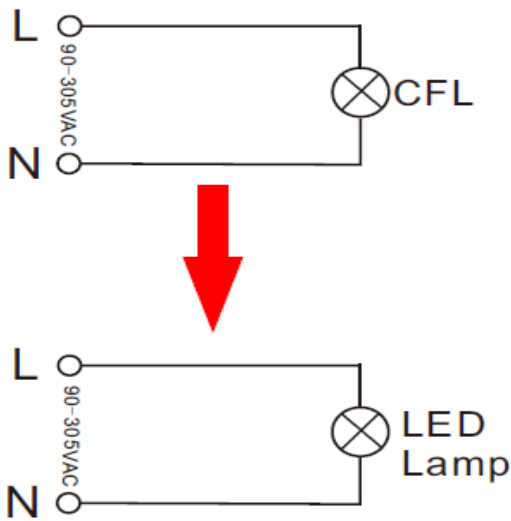

Installation

Replace CFL