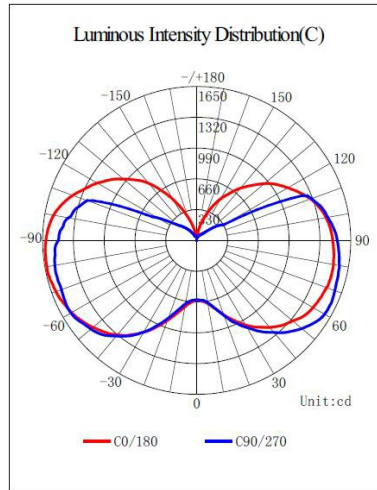

## SPECIFICATION

Model No	JP360D-K4-II-80W	JP360D-K4-II-100W	JP360D-K4-II-120W
Input Voltage	100-277VAC 50-60Hz		
LED Qty	572 pcs	676 pcs	832 pcs
Rated Power	80 W	100 W	120 W
Luminous Flux	12000 lm±10%	15000 lm±10%	18000 lm±10%
Dimension	Φ140*230	Φ140*245	Φ140*265
Color Temperature	2700-6500K		
CRI	Ra>80		
Power Factor	>0.9		
Working Temperature	-30°C ~ 55°C		
Storage Temperature	-40°C ~ 85°C		
Beam Angle	360°		
IP Rating	IP65		
Lifespan	50,000 hrs		
Certificates and qualifications	      		
Base type	E39, E40		
Lamp Head Color	White or gray, customized color		

## PHOTOMETRY

**80W**

**100W**

**120W**

## DIMENSION

**80W**

**100W**

**120W**