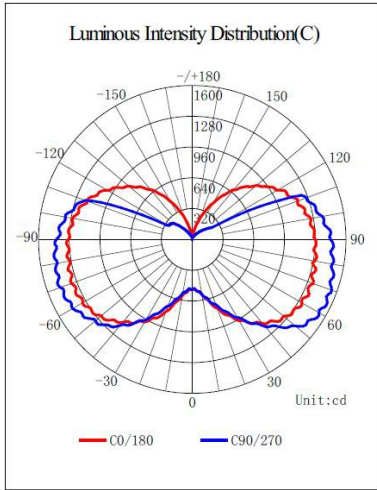

Long Lifespan of 10years

Big Saving(88%) on Electricity Costs

Reliability Test

Usable in Enclosed

Omni Wide Angle

## SPECIFICATION

Model No	JP360D-K4-II-80W	JP360D-K4-II-100W	JP360D-K4-II-120W
Input Voltage	100-277VAC 50-60Hz		
LED Qty	572 pcs	676 pcs	832 pcs
Rated Power	80 W	100 W	120 W
Luminous Flux	12000 lm±10%	15000 lm±10%	18000 lm±10%
Dimension	Φ140*230	Φ140*245	Φ140*265
Color Temperature	2700-6500K		
CRI	Ra>80		
Power Factor	>0.9		
Working Temperature	-30°C ~ 55°C		
Storage Temperature	-40°C ~ 85°C		
Beam Angle	360°		
IP Rating	IP65		
Lifespan	50,000 hrs		
Certificates and qualifications	      		
Base type	E39, E40		
Lamp Head Color	White or gray, customized color		

## PHOTOMETRY

**80W**

**100W**

**120W**