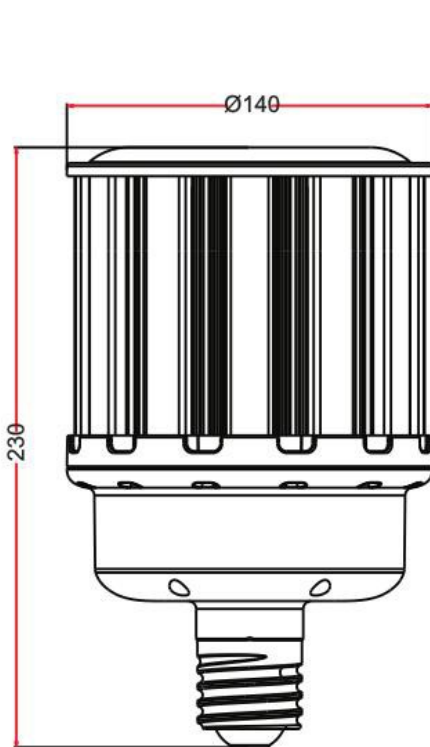

## SPECIFICATION

Model No	JP360D-K4-II-80W	JP360D-K4-II-100W	JP360D-K4-II-120W
Input Voltage	100-277VAC 50-60Hz		
LED Qty	572 pcs	676 pcs	832 pcs
Rated Power	80 W	100 W	120 W
Luminous Flux	12000 lm±10%	15000 lm±10%	18000 lm±10%
Dimension	Φ140*230	Φ140*245	Φ140*265
Color Temperature	2700-6500K		
CRI	Ra>80		
Power Factor	>0.9		
Working Temperature	-30°C ~ 55°C		
Storage Temperature	-40°C ~ 85°C		
Beam Angle	360°		
IP Rating	IP65		
Lifespan	50,000 hrs		
Certificates and qualifications	      		
Base type	E39, E40		
Lamp Head Color	White or gray, customized color		

## PHOTOMETRY

**80W**

**100W**

**120W**

## DIMENSION

**80W**

**100W**

**120W**