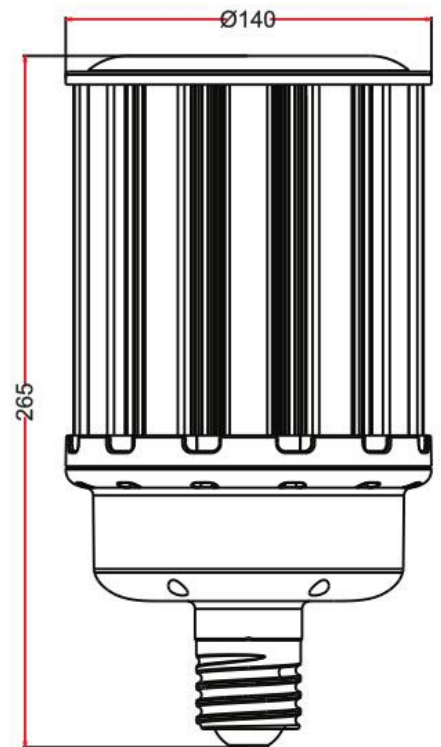

## SPECIFICATION

Model No	JP360D-K4-II-80W	JP360D-K4-II-100W	JP360D-K4-II-120W
Input Voltage	100-277VAC 50-60Hz		
LED Qty	572 pcs	676 pcs	832 pcs
Rated Power	80 W	100 W	120 W
Luminous Flux	12000 lm±10%	15000 lm±10%	18000 lm±10%
Dimension	Φ140*230	Φ140*245	Φ140*265
Color Temperature	2700-6500K		
CRI	Ra>80		
Power Factor	>0.9		
Working Temperature	-30°C ~ 55°C		
Storage Temperature	-40°C ~ 85°C		
Beam Angle	360°		
IP Rating	IP65		
Lifespan	50,000 hrs		
Certificates and qualifications	      		
Base type	E39, E40		
Lamp Head Color	White or gray, customized color		

## PHOTOMETRY

**80W**

**100W**

**120W**

## DIMENSION

**80W**

**100W**

**120W**