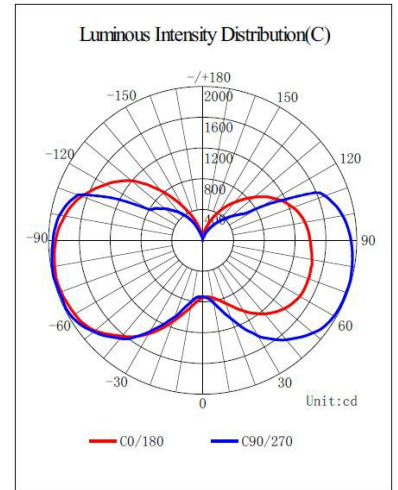

## SPECIFICATION

Model No	JP360D-K4-II-80W	JP360D-K4-II-100W	JP360D-K4-II-120W
Input Voltage	100-277VAC 50-60Hz		
LED Qty	572 pcs	676 pcs	832 pcs
Rated Power	80 W	100 W	120 W
Luminous Flux	12000 lm±10%	15000 lm±10%	18000 lm±10%
Dimension	Φ140*230	Φ140*245	Φ140*265
Color Temperature	2700-6500K		
CRI	Ra>80		
Power Factor	>0.9		
Working Temperature	-30°C ~ 55°C		
Storage Temperature	-40°C ~ 85°C		
Beam Angle	360°		
IP Rating	IP65		
Lifespan	50,000 hrs		
Certificates and qualifications	      		
Base type	E39, E40		
Lamp Head Color	White or gray, customized color		

## PHOTOMETRY

**80W**

**100W**

**120W**

## DIMENSION

**80W**

**100W**

**120W**