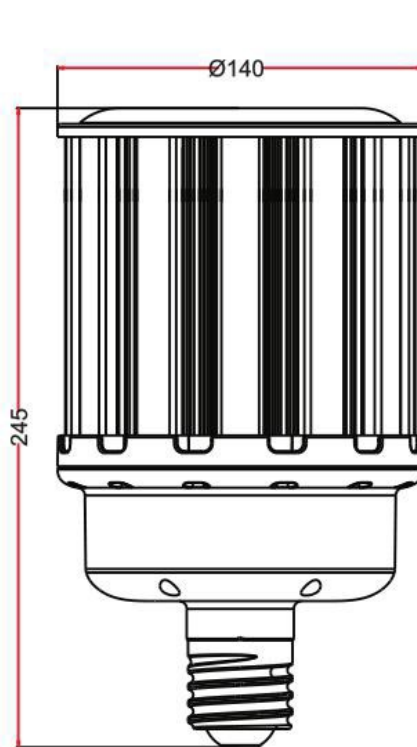

## SPECIFICATION

Model No	JP360D-K4-II-80W	JP360D-K4-II-100W	JP360D-K4-II-120W
Input Voltage	100-277VAC 50-60Hz		
LED Qty	572 pcs	676 pcs	832 pcs
Rated Power	80 W	100 W	120 W
Luminous Flux	12000 lm±10%	15000 lm±10%	18000 lm±10%
Dimension	Φ140*230	Φ140*245	Φ140*265
Color Temperature	2700-6500K		
CRI	Ra>80		
Power Factor	>0.9		
Working Temperature	-30°C ~ 55°C		
Storage Temperature	-40°C ~ 85°C		
Beam Angle	360°		
IP Rating	IP65		
Lifespan	50,000 hrs		
Certificates and qualifications	      		
Base type	E39, E40		
Lamp Head Color	White or gray, customized color		

## PHOTOMETRY

**80W**

**100W**

**120W**

## DIMENSION

**80W**

**100W**

**120W**