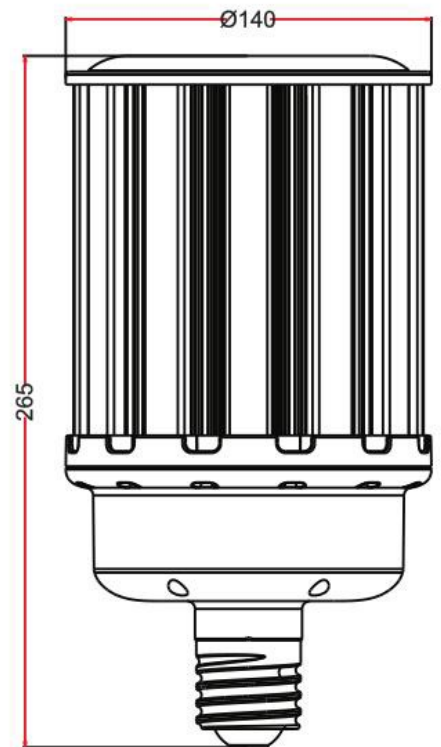

LED CORN BULB

Φ 140mm 360° 80W-120W K4-II SERIES

80W

100W

120W

FEATURES

Light effect	150LM/W±10%
Waterproof	IP65
Applied to	Complete Enclosed fixture
Surge Voltage	6000V
Warranty	5Years
Replace	HID/HPS/MHL/CFL retrofit lamps
Certification	

Long Lifespan of 10years

Big Saving(88%) on Electricity Costs

Reliability Test

Usable in Enclosed

Omni Wide Angle

SPECIFICATION

Model No	JP360D-K4-II-80W	JP360D-K4-II-100W	JP360D-K4-II-120W
Input Voltage	100-277VAC 50-60Hz		
LED Qty	572 pcs	676 pcs	832 pcs
Rated Power	80 W	100 W	120 W
Luminous Flux	12000 lm±10%	15000 lm±10%	18000 lm±10%
Dimension	Φ140*230	Φ140*245	Φ140*265
Color Temperature	2700-6500K		
CRI	Ra>80		
Power Factor	>0.9		
Working Temperature	-30°C ~ 55°C		
Storage Temperature	-40°C ~ 85°C		
Beam Angle	360°		
IP Rating	IP65		
Lifespan	50,000 hrs		
Certificates and qualifications	      		
Base type	E39, E40		
Lamp Head Color	White or gray, customized color		

PHOTOMETRY

80W

100W

120W

DIMENSION

80W

100W

120W

PACKING

Model No	JP360D-K4-II-80W	JP360D-K4-II-100W	JP360D-K4-II-120W
Net weight	1.46kg	1.61kg	1.7kg
Inner box size	160*160*280	160*160*295	160*160*315
G.W	1.56kg	1.72kg	1.83kg
Carton size	432*432*380	432*432*405	432*432*460
G.W	15.1kg	16.3kg	17.4kg
Packing Qty.	6pcs/carton		
Packing way			