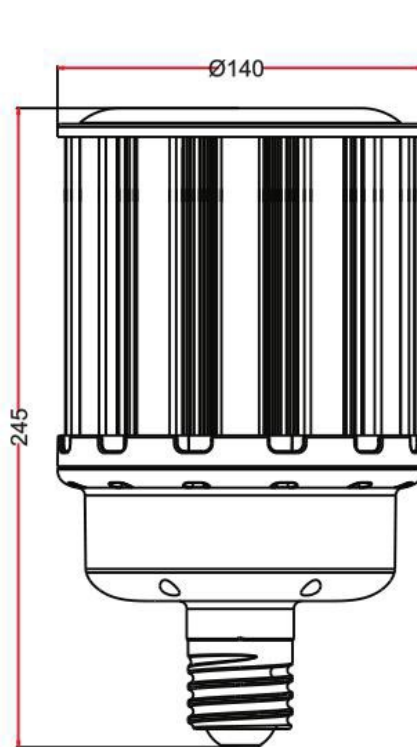

LED CORN BULB

Φ 140mm 360° 80W-120W K4-II SERIES

80W

100W

120W

FEATURES

Light effect	150LM/W±10%
Waterproof	IP65
Applied to	Complete Enclosed fixture
Surge Voltage	6000V
Warranty	5Years
Replace	HID/HPS/MHL/CFL retrofit lamps
Certification	

Long Lifespan of 10years

Big Saving(88%) on Electricity Costs

Reliability Test

Usable in Enclosed

Omni Wide Angle

SPECIFICATION

Model No	JP360D-K4-II-80W	JP360D-K4-II-100W	JP360D-K4-II-120W
Input Voltage	100-277VAC 50-60Hz		
LED Qty	572 pcs	676 pcs	832 pcs
Rated Power	80 W	100 W	120 W
Luminous Flux	12000 lm±10%	15000 lm±10%	18000 lm±10%
Dimension	Φ140*230	Φ140*245	Φ140*265
Color Temperature	2700-6500K		
CRI	Ra>80		
Power Factor	>0.9		
Working Temperature	-30°C ~ 55°C		
Storage Temperature	-40°C ~ 85°C		
Beam Angle	360°		
IP Rating	IP65		
Lifespan	50,000 hrs		
Certificates and qualifications	      		
Base type	E39, E40		
Lamp Head Color	White or gray, customized color		

PHOTOMETRY

80W

100W

120W

DIMENSION

80W

100W

120W

PACKING

Model No	JP360D-K4-II-80W	JP360D-K4-II-100W	JP360D-K4-II-120W
Net weight	1.46kg	1.61kg	1.7kg
Inner box size	160*160*280	160*160*295	160*160*315
G.W	1.56kg	1.72kg	1.83kg
Carton size	432*432*380	432*432*405	432*432*460
G.W	15.1kg	16.3kg	17.4kg
Packing Qty.	6pcs/carton		
Packing way			