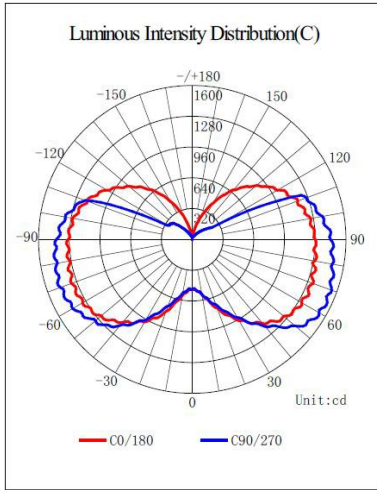

LED CORN BULB

Φ 140mm 360° 80W-120W K4-II SERIES

80W

100W

120W

FEATURES

Light effect	150LM/W±10%
Waterproof	IP65
Applied to	Complete Enclosed fixture
Surge Voltage	6000V
Warranty	5Years
Replace	HID/HPS/MHL/CFL retrofit lamps
Certification	

Long Lifespan of 10years

Big Saving(88%) on Electricity Costs

Reliability Test

Usable in Enclosed

Omni Wide Angle

SPECIFICATION

Model No	JP360D-K4-II-80W	JP360D-K4-II-100W	JP360D-K4-II-120W
Input Voltage	100-277VAC 50-60Hz		
LED Qty	572 pcs	676 pcs	832 pcs
Rated Power	80 W	100 W	120 W
Luminous Flux	12000 lm±10%	15000 lm±10%	18000 lm±10%
Dimension	Φ140*230	Φ140*245	Φ140*265
Color Temperature	2700-6500K		
CRI	Ra>80		
Power Factor	>0.9		
Working Temperature	-30°C ~ 55°C		
Storage Temperature	-40°C ~ 85°C		
Beam Angle	360°		
IP Rating	IP65		
Lifespan	50,000 hrs		
Certificates and qualifications	      		
Base type	E39, E40		
Lamp Head Color	White or gray, customized color		

PHOTOMETRY

80W

100W

120W

DIMENSION

80W

100W

120W