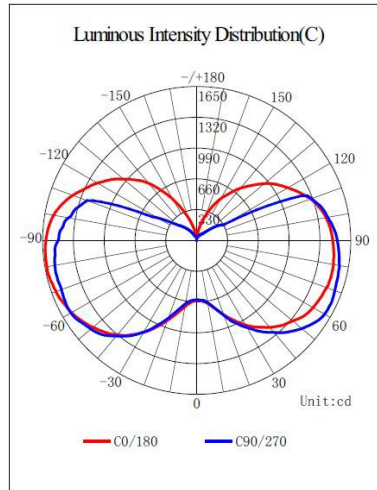

LED CORN BULB

Φ 140mm 360° 80W-120W K4-II SERIES

80W

100W

120W

FEATURES

Light effect	150LM/W±10%
Waterproof	IP65
Applied to	Complete Enclosed fixture
Surge Voltage	6000V
Warranty	5Years
Replace	HID/HPS/MHL/CFL retrofit lamps
Certification	

Long Lifespan of 10years

Big Saving(88%) on Electricity Costs

Reliability Test

Usable in Enclosed

Omni Wide Angle

SPECIFICATION

Model No	JP360D-K4-II-80W	JP360D-K4-II-100W	JP360D-K4-II-120W
Input Voltage	100-277VAC 50-60Hz		
LED Qty	572 pcs	676 pcs	832 pcs
Rated Power	80 W	100 W	120 W
Luminous Flux	12000 lm±10%	15000 lm±10%	18000 lm±10%
Dimension	Φ140*230	Φ140*245	Φ140*265
Color Temperature	2700-6500K		
CRI	Ra>80		
Power Factor	>0.9		
Working Temperature	-30°C ~ 55°C		
Storage Temperature	-40°C ~ 85°C		
Beam Angle	360°		
IP Rating	IP65		
Lifespan	50,000 hrs		
Certificates and qualifications	      		
Base type	E39, E40		
Lamp Head Color	White or gray, customized color		

PHOTOMETRY

80W

100W

120W

DIMENSION

80W

100W

120W