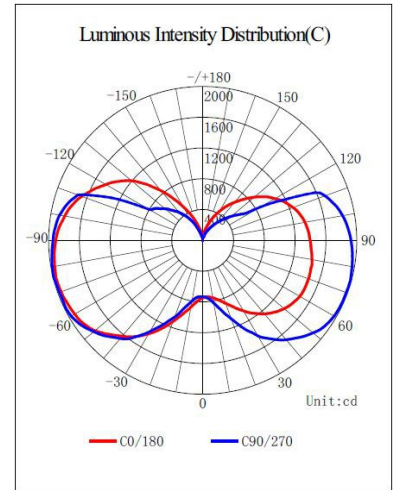

LED CORN BULB

Φ 140mm 360° 80W-120W K4-II SERIES

80W

100W

120W

FEATURES

Light effect	150LM/W±10%
Waterproof	IP65
Applied to	Complete Enclosed fixture
Surge Voltage	6000V
Warranty	5Years
Replace	HID/HPS/MHL/CFL retrofit lamps
Certification	

Long Lifespan of 10years

Big Saving(88%) on Electricity Costs

Reliability Test

Usable in Enclosed

Omni Wide Angle

SPECIFICATION

Model No	JP360D-K4-II-80W	JP360D-K4-II-100W	JP360D-K4-II-120W
Input Voltage	100-277VAC 50-60Hz		
LED Qty	572 pcs	676 pcs	832 pcs
Rated Power	80 W	100 W	120 W
Luminous Flux	12000 lm±10%	15000 lm±10%	18000 lm±10%
Dimension	Φ140*230	Φ140*245	Φ140*265
Color Temperature	2700-6500K		
CRI	Ra>80		
Power Factor	>0.9		
Working Temperature	-30°C ~ 55°C		
Storage Temperature	-40°C ~ 85°C		
Beam Angle	360°		
IP Rating	IP65		
Lifespan	50,000 hrs		
Certificates and qualifications	      		
Base type	E39, E40		
Lamp Head Color	White or gray, customized color		

PHOTOMETRY

80W

100W

120W

DIMENSION

80W

100W

120W