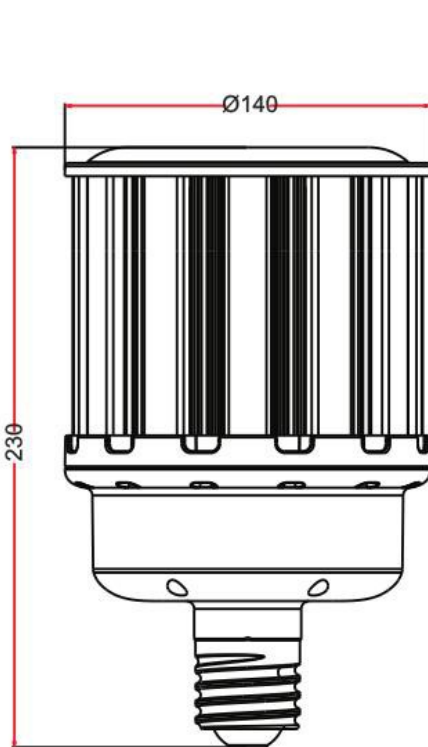

LED CORN BULB

Φ 140mm 360° 80W-120W K4-II SERIES

80W

100W

120W

FEATURES

Light effect	150LM/W±10%
Waterproof	IP65
Applied to	Complete Enclosed fixture
Surge Voltage	6000V
Warranty	5Years
Replace	HID/HPS/MHL/CFL retrofit lamps
Certification	

Long Lifespan of 10years

Big Saving(88%) on Electricity Costs

Reliability Test

Usable in Enclosed

Omni Wide Angle

SPECIFICATION

Model No	JP360D-K4-II-80W	JP360D-K4-II-100W	JP360D-K4-II-120W
Input Voltage	100-277VAC 50-60Hz		
LED Qty	572 pcs	676 pcs	832 pcs
Rated Power	80 W	100 W	120 W
Luminous Flux	12000 lm±10%	15000 lm±10%	18000 lm±10%
Dimension	Φ140*230	Φ140*245	Φ140*265
Color Temperature	2700-6500K		
CRI	Ra>80		
Power Factor	>0.9		
Working Temperature	-30°C ~ 55°C		
Storage Temperature	-40°C ~ 85°C		
Beam Angle	360°		
IP Rating	IP65		
Lifespan	50,000 hrs		
Certificates and qualifications	      		
Base type	E39, E40		
Lamp Head Color	White or gray, customized color		

PHOTOMETRY

80W

100W

120W

DIMENSION

80W

100W

120W

PACKING

Model No	JP360D-K4-II-80W	JP360D-K4-II-100W	JP360D-K4-II-120W
Net weight	1.46kg	1.61kg	1.7kg
Inner box size	160*160*280	160*160*295	160*160*315
G.W	1.56kg	1.72kg	1.83kg
Carton size	432*432*380	432*432*405	432*432*460
G.W	15.1kg	16.3kg	17.4kg
Packing Qty.	6pcs/carton		
Packing way			