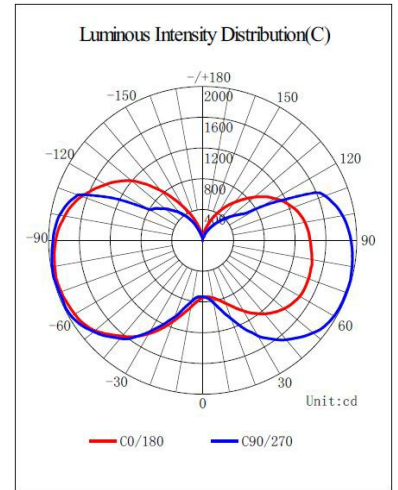

LED CORN BULB

Φ 140mm 360° 80W-120W K4-II SERIES

80W

100W

120W

FEATURES

Light effect	150LM/W±10%
Waterproof	IP65
Applied to	Complete Enclosed fixture
Surge Voltage	6000V
Warranty	5Years
Replace	HID/HPS/MHL/CFL retrofit lamps
Certification	      

Long Lifespan of 10years

Big Saving(88%) on Electricity Costs

Reliability Test

Usable in Enclosed

Omni Wide Angle

SPECIFICATION

Model No	JP360D-K4-II-80W	JP360D-K4-II-100W	JP360D-K4-II-120W
Input Voltage	100-277VAC 50-60Hz		
LED Qty	572 pcs	676 pcs	832 pcs
Rated Power	80 W	100 W	120 W
Luminous Flux	12000 lm±10%	15000 lm±10%	18000 lm±10%
Dimension	Φ140*230	Φ140*245	Φ140*265
Color Temperature	2700-6500K		
CRI	Ra>80		
Power Factor	>0.9		
Working Temperature	-30°C ~ 55°C		
Storage Temperature	-40°C ~ 85°C		
Beam Angle	360°		
IP Rating	IP65		
Lifespan	50,000 hrs		
Certificates and qualifications	      		
Base type	E39, E40		
Lamp Head Color	White or gray, customized color		

PHOTOMETRY

80W

100W

120W

DIMENSION

80W

100W

120W