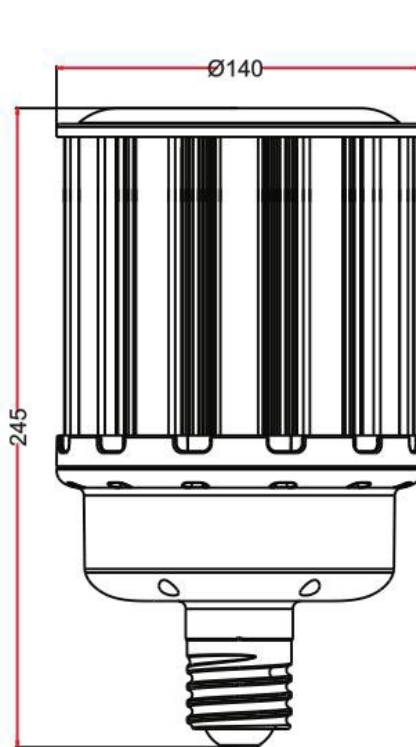

LED CORN BULB

Φ 140mm 360° 80W-120W K4-II SERIES

80W

100W

120W

FEATURES

Light effect	150LM/W±10%
Waterproof	IP65
Applied to	Complete Enclosed fixture
Surge Voltage	6000V
Warranty	5Years
Replace	HID/HPS/MHL/CFL retrofit lamps
Certification	      

Long Lifespan of 10years

Big Saving(88%) on Electricity Costs

Reliability Test

Usable in Enclosed

Omni Wide Angle

SPECIFICATION

Model No	JP360D-K4-II-80W	JP360D-K4-II-100W	JP360D-K4-II-120W
Input Voltage	100-277VAC 50-60Hz		
LED Qty	572 pcs	676 pcs	832 pcs
Rated Power	80 W	100 W	120 W
Luminous Flux	12000 lm±10%	15000 lm±10%	18000 lm±10%
Dimension	Φ140*230	Φ140*245	Φ140*265
Color Temperature	2700-6500K		
CRI	Ra>80		
Power Factor	>0.9		
Working Temperature	-30°C ~ 55°C		
Storage Temperature	-40°C ~ 85°C		
Beam Angle	360°		
IP Rating	IP65		
Lifespan	50,000 hrs		
Certificates and qualifications	      		
Base type	E39, E40		
Lamp Head Color	White or gray, customized color		

PHOTOMETRY

80W

100W

120W

DIMENSION

80W

100W

120W

PACKING

Model No	JP360D-K4-II-80W	JP360D-K4-II-100W	JP360D-K4-II-120W
Net weight	1.46kg	1.61kg	1.7kg
Inner box size	160*160*280	160*160*295	160*160*315
G.W	1.56kg	1.72kg	1.83kg
Carton size	432*432*380	432*432*405	432*432*460
G.W	15.1kg	16.3kg	17.4kg
Packing Qty.	6pcs/carton		
Packing way	<p>The diagram illustrates the packing process. It starts with an LED CORN bulb being inserted into a sleeve. This assembly is then placed into a larger box. Finally, these boxes are packed into a carton, with 3*2=6PCS per carton.</p>		