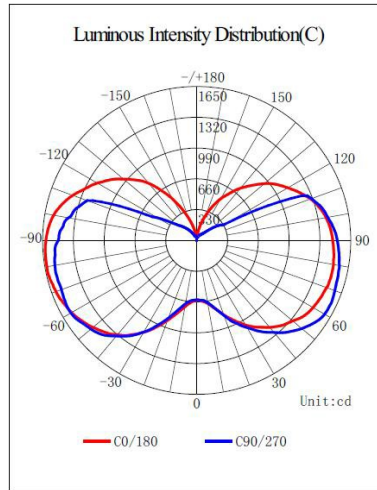

LED CORN BULB

Φ 140mm 360° 80W-120W K4-II SERIES

80W

100W

120W

FEATURES

Light effect	150LM/W±10%
Waterproof	IP65
Applied to	Complete Enclosed fixture
Surge Voltage	6000V
Warranty	5Years
Replace	HID/HPS/MHL/CFL retrofit lamps
Certification	      

Long Lifespan of 10years

Big Saving(88%) on Electricity Costs

Reliability Test

Usable in Enclosed

Omni Wide Angle

SPECIFICATION

Model No	JP360D-K4-II-80W	JP360D-K4-II-100W	JP360D-K4-II-120W
Input Voltage	100-277VAC 50-60Hz		
LED Qty	572 pcs	676 pcs	832 pcs
Rated Power	80 W	100 W	120 W
Luminous Flux	12000 lm±10%	15000 lm±10%	18000 lm±10%
Dimension	Φ140*230	Φ140*245	Φ140*265
Color Temperature	2700-6500K		
CRI	Ra>80		
Power Factor	>0.9		
Working Temperature	-30°C ~ 55°C		
Storage Temperature	-40°C ~ 85°C		
Beam Angle	360°		
IP Rating	IP65		
Lifespan	50,000 hrs		
Certificates and qualifications	      		
Base type	E39, E40		
Lamp Head Color	White or gray, customized color		

PHOTOMETRY

80W

100W

120W

DIMENSION

80W

100W

120W