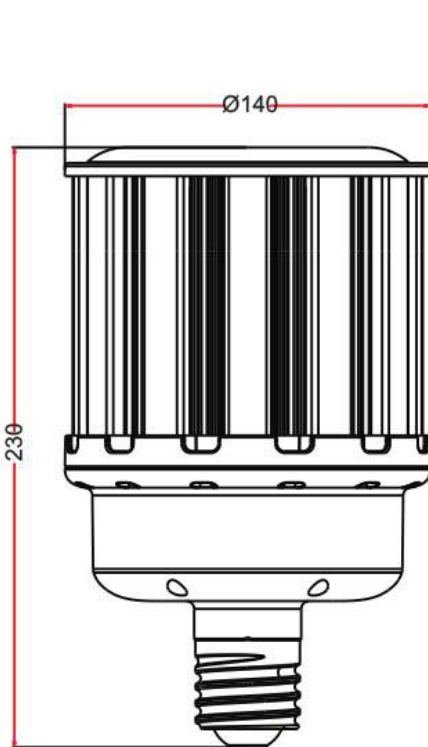

LED CORN BULB

Φ 140mm 360° 80W-120W K4-II SERIES

80W

100W

120W

FEATURES

Light effect	150LM/W±10%
Waterproof	IP65
Applied to	Complete Enclosed fixture
Surge Voltage	6000V
Warranty	5Years
Replace	HID/HPS/MHL/CFL retrofit lamps
Certification	      

Long Lifespan of 10years

Big Saving(88%) on Electricity Costs

Reliability Test

Usable in Enclosed

Omni Wide Angle

SPECIFICATION

Model No	JP360D-K4-II-80W	JP360D-K4-II-100W	JP360D-K4-II-120W
Input Voltage	100-277VAC 50-60Hz		
LED Qty	572 pcs	676 pcs	832 pcs
Rated Power	80 W	100 W	120 W
Luminous Flux	12000 lm±10%	15000 lm±10%	18000 lm±10%
Dimension	Φ140*230	Φ140*245	Φ140*265
Color Temperature	2700-6500K		
CRI	Ra>80		
Power Factor	>0.9		
Working Temperature	-30°C ~ 55°C		
Storage Temperature	-40°C ~ 85°C		
Beam Angle	360°		
IP Rating	IP65		
Lifespan	50,000 hrs		
Certificates and qualifications	      		
Base type	E39, E40		
Lamp Head Color	White or gray, customized color		

PHOTOMETRY

80W

100W

120W

DIMENSION

80W

100W

120W

PACKING

Model No	JP360D-K4-II-80W	JP360D-K4-II-100W	JP360D-K4-II-120W
Net weight	1.46kg	1.61kg	1.7kg
Inner box size	160*160*280	160*160*295	160*160*315
G.W	1.56kg	1.72kg	1.83kg
Carton size	432*432*380	432*432*405	432*432*460
G.W	15.1kg	16.3kg	17.4kg
Packing Qty.	6pcs/carton		
Packing way	<p>The diagram illustrates the packing process. It starts with an LED CORN bulb being inserted into a sleeve. This assembly is then placed into a larger box. Finally, these boxes are packed into a carton, with 3*2=6PCS per carton.</p>		