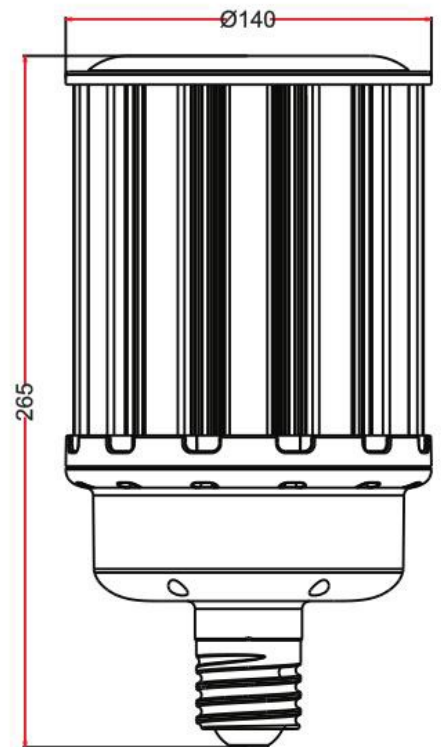

LED CORN BULB

Φ 140mm 360° 80W-120W K4-II SERIES

80W

100W

120W

FEATURES

Light effect	150LM/W±10%
Waterproof	IP65
Applied to	Complete Enclosed fixture
Surge Voltage	6000V
Warranty	5Years
Replace	HID/HPS/MHL/CFL retrofit lamps
Certification	      

Long Lifespan of 10years

Big Saving(88%) on Electricity Costs

Reliability Test

Usable in Enclosed

Omni Wide Angle

SPECIFICATION

Model No	JP360D-K4-II-80W	JP360D-K4-II-100W	JP360D-K4-II-120W
Input Voltage	100-277VAC 50-60Hz		
LED Qty	572 pcs	676 pcs	832 pcs
Rated Power	80 W	100 W	120 W
Luminous Flux	12000 lm±10%	15000 lm±10%	18000 lm±10%
Dimension	Φ140*230	Φ140*245	Φ140*265
Color Temperature	2700-6500K		
CRI	Ra>80		
Power Factor	>0.9		
Working Temperature	-30°C ~ 55°C		
Storage Temperature	-40°C ~ 85°C		
Beam Angle	360°		
IP Rating	IP65		
Lifespan	50,000 hrs		
Certificates and qualifications	      		
Base type	E39, E40		
Lamp Head Color	White or gray, customized color		

PHOTOMETRY

80W

100W

120W

DIMENSION

80W

100W

120W

PACKING

Model No	JP360D-K4-II-80W	JP360D-K4-II-100W	JP360D-K4-II-120W
Net weight	1.46kg	1.61kg	1.7kg
Inner box size	160*160*280	160*160*295	160*160*315
G.W	1.56kg	1.72kg	1.83kg
Carton size	432*432*380	432*432*405	432*432*460
G.W	15.1kg	16.3kg	17.4kg
Packing Qty.	6pcs/carton		
Packing way	<p>The diagram illustrates the packing process. It starts with an LED CORN bulb being inserted into a sleeve. This assembly is then placed into a larger box. Finally, these boxes are packed into a carton, with 3*2=6PCS per carton.</p>		