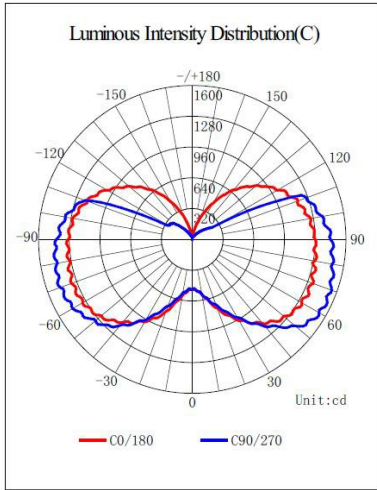

LED CORN BULB

Φ 140mm 360° 80W-120W K4-II SERIES

80W

100W

120W

FEATURES

Light effect	150LM/W±10%
Waterproof	IP65
Applied to	Complete Enclosed fixture
Surge Voltage	6000V
Warranty	5Years
Replace	HID/HPS/MHL/CFL retrofit lamps
Certification	      

Long Lifespan of 10years

Big Saving(88%) on Electricity Costs

Reliability Test

Usable in Enclosed

Omni Wide Angle

SPECIFICATION

Model No	JP360D-K4-II-80W	JP360D-K4-II-100W	JP360D-K4-II-120W
Input Voltage	100-277VAC 50-60Hz		
LED Qty	572 pcs	676 pcs	832 pcs
Rated Power	80 W	100 W	120 W
Luminous Flux	12000 lm±10%	15000 lm±10%	18000 lm±10%
Dimension	Φ140*230	Φ140*245	Φ140*265
Color Temperature	2700-6500K		
CRI	Ra>80		
Power Factor	>0.9		
Working Temperature	-30°C ~ 55°C		
Storage Temperature	-40°C ~ 85°C		
Beam Angle	360°		
IP Rating	IP65		
Lifespan	50,000 hrs		
Certificates and qualifications	      		
Base type	E39, E40		
Lamp Head Color	White or gray, customized color		

PHOTOMETRY

80W

100W

120W

DIMENSION

80W

100W

120W