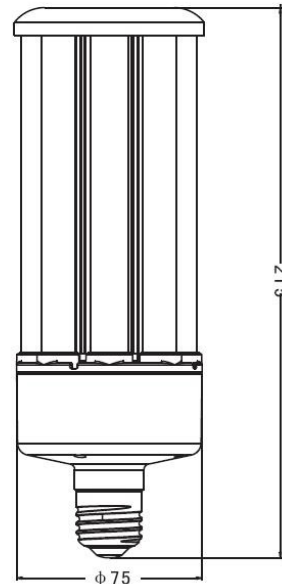

LED CORN BULB

Φ 75mm 360° 16-28W K11 SERIES

16W

22W

28W

FEATURES

Light effect	150 Lm/W±10%
Waterproof	IP65
Applied to	Complete Enclosed fixture
Surge Voltage	6000V
Warranty	5 Years
Replace	HID/HPS/MHL/CFL retrofit lamps
Certification	      

Long Lifespan of 10years

Big Saving(88%) on Electricity Costs

Reliability Test

Usable in Enclosed

Omni Wide Angle

SPECIFICATION

Model No	JP360D-K11-16W	JP360D-K11-22W	JP360D-K11-28W
Input Voltage	100-277VAC 50-60Hz		
LED Qty	100pcs 2835	120pcs 2835	180pcs 2835
Rated Power	16W	22W	28W
Luminous Flux	2400 Lm±10%	3300 Lm±10%	4200 Lm±10%
Dimension	Φ75*165	Φ75*180	Φ75*220
Color Temperature	2700-6500K		
CRI	Ra>80		
Power Factor	>0.9		
Working Temperature	-30°C ~ 55°C		
Storage Temperature	-40°C ~ 85°C		
Beam Angle	360°		
IP Rating	IP65		
Lifespan	50,000 hrs		
Certificates and qualifications	      		
Base type	E26, E27, E39, E40		
Lamp Head Color	White or gray, customized color		

PHOTOMETRY

16W

22W

28W

DIMENSION

16W

22W

28W

PACKING

Model No	JP-360D-K11-16W	JP-360D-K11-22W	JP-360D-K11-28W
Net weight	0.39kg	0.42kg	0.63kg
Inner box size	94*94*230	94*94*245	94*94*285
G.W	0.454kg	0.49kg	0.71kg
Carton size	392*294*250	392*294*265	392*294*305
G.W.	5.8kg	6.3kg	8.98kg
Packing Q'ty	12pcs/carton		
Packing way			