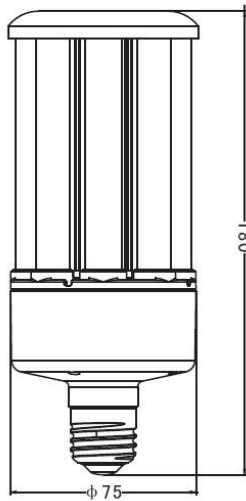

LED CORN BULB

Φ 75mm 360° 16-28W K11 SERIES

16W

22W

28W

FEATURES

Light effect	150 Lm/W±10%
Waterproof	IP65
Applied to	Complete Enclosed fixture
Surge Voltage	6000V
Warranty	5 Years
Replace	HID/HPS/MHL/CFL retrofit lamps
Certification	      

Long Lifespan of 10years

Big Saving(88%) on Electricity Costs

Reliability Test

Usable in Enclosed

Omni Wide Angle

SPECIFICATION

Model No	JP360D-K11-16W	JP360D-K11-22W	JP360D-K11-28W
Input Voltage	100-277VAC 50-60Hz		
LED Qty	100pcs 2835	120pcs 2835	180pcs 2835
Rated Power	16W	22W	28W
Luminous Flux	2400 Lm±10%	3300 Lm±10%	4200 Lm±10%
Dimension	Φ75*165	Φ75*180	Φ75*220
Color Temperature	2700-6500K		
CRI	Ra>80		
Power Factor	>0.9		
Working Temperature	-30°C ~ 55°C		
Storage Temperature	-40°C ~ 85°C		
Beam Angle	360°		
IP Rating	IP65		
Lifespan	50,000 hrs		
Certificates and qualifications	      		
Base type	E26, E27, E39, E40		
Lamp Head Color	White or gray, customized color		

PHOTOMETRY

16W

22W

28W

DIMENSION

16W

22W

28W

PACKING

Model No	JP-360D-K11-16W	JP-360D-K11-22W	JP-360D-K11-28W
Net weight	0.39kg	0.42kg	0.63kg
Inner box size	94*94*230	94*94*245	94*94*285
G.W	0.454kg	0.49kg	0.71kg
Carton size	392*294*250	392*294*265	392*294*305
G.W.	5.8kg	6.3kg	8.98kg
Packing Q'ty	12pcs/carton		
Packing way			