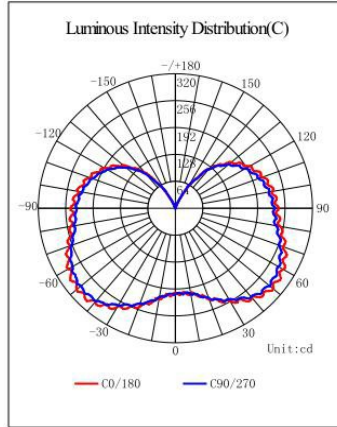

LED CORN BULB

Φ 75mm 360° 16-28W K11 SERIES

16W

22W

28W

FEATURES

Light effect	150 Lm/W±10%
Waterproof	IP65
Applied to	Complete Enclosed fixture
Surge Voltage	6000V
Warranty	5 Years
Replace	HID/HPS/MHL/CFL retrofit lamps
Certification	      

Long Lifespan of 10years

Big Saving(88%) on Electricity Costs

Reliability Test

Usable in Enclosed

Omni Wide Angle

SPECIFICATION

Model No	JP360D-K11-16W	JP360D-K11-22W	JP360D-K11-28W
Input Voltage	100-277VAC 50-60Hz		
LED Qty	100pcs 2835	120pcs 2835	180pcs 2835
Rated Power	16W	22W	28W
Luminous Flux	2400 Lm±10%	3300 Lm±10%	4200 Lm±10%
Dimension	Φ75*165	Φ75*180	Φ75*220
Color Temperature	2700-6500K		
CRI	Ra>80		
Power Factor	>0.9		
Working Temperature	-30°C ~ 55°C		
Storage Temperature	-40°C ~ 85°C		
Beam Angle	360°		
IP Rating	IP65		
Lifespan	50,000 hrs		
Certificates and qualifications	      		
Base type	E26, E27, E39, E40		
Lamp Head Color	White or gray, customized color		

PHOTOMETRY

16W

22W

28W

DIMENSION

16W

22W

28W