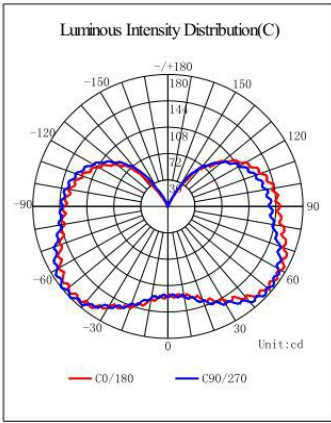

LED CORN BULB

Φ 75mm 360° 16-28W K11 SERIES

16W

22W

28W

FEATURES

Light effect	150 Lm/W±10%
Waterproof	IP65
Applied to	Complete Enclosed fixture
Surge Voltage	6000V
Warranty	5 Years
Replace	HID/HPS/MHL/CFL retrofit lamps
Certification	      

Long Lifespan of 10years

Big Saving(88%) on Electricity Costs

Reliability Test

Usable in Enclosed

Omni Wide Angle

SPECIFICATION

Model No	JP360D-K11-16W	JP360D-K11-22W	JP360D-K11-28W
Input Voltage	100-277VAC 50-60Hz		
LED Qty	100pcs 2835	120pcs 2835	180pcs 2835
Rated Power	16W	22W	28W
Luminous Flux	2400 Lm±10%	3300 Lm±10%	4200 Lm±10%
Dimension	Φ75*165	Φ75*180	Φ75*220
Color Temperature	2700-6500K		
CRI	Ra>80		
Power Factor	>0.9		
Working Temperature	-30°C ~ 55°C		
Storage Temperature	-40°C ~ 85°C		
Beam Angle	360°		
IP Rating	IP65		
Lifespan	50,000 hrs		
Certificates and qualifications	      		
Base type	E26, E27, E39, E40		
Lamp Head Color	White or gray, customized color		

PHOTOMETRY

16W

22W

28W

DIMENSION

16W

22W

28W