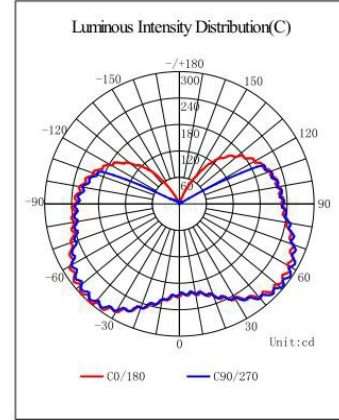

LED CORN BULB

Φ 75mm 360° 16-28W K11 SERIES

16W

22W

28W

FEATURES

Light effect	150 Lm/W±10%
Waterproof	IP65
Applied to	Complete Enclosed fixture
Surge Voltage	6000V
Warranty	5 Years
Replace	HID/HPS/MHL/CFL retrofit lamps
Certification	      

Long Lifespan of 10years

Big Saving(88%) on Electricity Costs

Reliability Test

Usable in Enclosed

Omni Wide Angle

SPECIFICATION

Model No	JP360D-K11-16W	JP360D-K11-22W	JP360D-K11-28W
Input Voltage	100-277VAC 50-60Hz		
LED Qty	100pcs 2835	120pcs 2835	180pcs 2835
Rated Power	16W	22W	28W
Luminous Flux	2400 Lm±10%	3300 Lm±10%	4200 Lm±10%
Dimension	Φ75*165	Φ75*180	Φ75*220
Color Temperature	2700-6500K		
CRI	Ra>80		
Power Factor	>0.9		
Working Temperature	-30°C ~ 55°C		
Storage Temperature	-40°C ~ 85°C		
Beam Angle	360°		
IP Rating	IP65		
Lifespan	50,000 hrs		
Certificates and qualifications	      		
Base type	E26, E27, E39, E40		
Lamp Head Color	White or gray, customized color		

PHOTOMETRY

16W

22W

28W

DIMENSION

16W

22W

28W