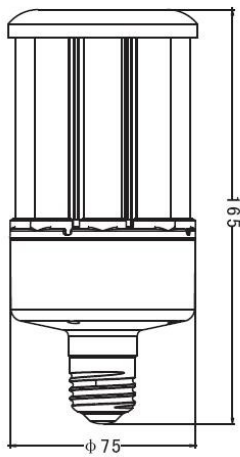

Long Lifespan of 10years

Big Saving(88%) on Electricity Costs

Reliability Test

Usable in Enclosed

Omni Wide Angle

SPECIFICATION

Model No	JP360D-K11-16W	JP360D-K11-22W	JP360D-K11-28W
Input Voltage	100-277VAC 50-60Hz		
LED Qty	100pcs 2835	120pcs 2835	180pcs 2835
Rated Power	16W	22W	28W
Luminous Flux	2400 Lm±10%	3300 Lm±10%	4200 Lm±10%
Dimension	Φ75*165	Φ75*180	Φ75*220
Color Temperature	2700-6500K		
CRI	Ra>80		
Power Factor	>0.9		
Working Temperature	-30°C ~ 55°C		
Storage Temperature	-40°C ~ 85°C		
Beam Angle	360°		
IP Rating	IP65		
Lifespan	50,000 hrs		
Certificates and qualifications	      		
Base type	E26, E27, E39, E40		
Lamp Head Color	White or gray, customized color		

PHOTOMETRY

16W

22W

28W

DIMENSION

16W

22W

28W

PACKING

Model No	JP-360D-K11-16W	JP-360D-K11-22W	JP-360D-K11-28W
Net weight	0.39kg	0.42kg	0.63kg
Inner box size	94*94*230	94*94*245	94*94*285
G.W	0.454kg	0.49kg	0.71kg
Carton size	392*294*250	392*294*265	392*294*305
G.W.	5.8kg	6.3kg	8.98kg
Packing Q'ty	12pcs/carton		
Packing way			