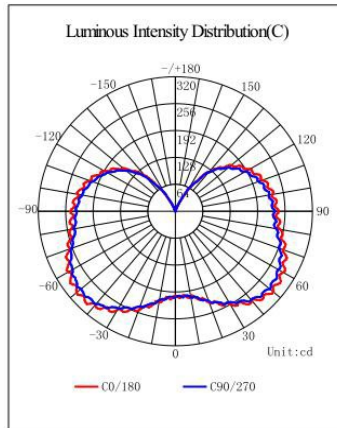

LED CORN BULB

Φ 75mm 360° 16-28W K11 SERIES

16W

22W

28W

FEATURES

Light effect	150 Lm/W±10%
Waterproof	IP65
Applied to	Complete Enclosed fixture
Surge Voltage	6000V
Warranty	5 Years
Replace	HID/HPS/MHL/CFL retrofit lamps
Certification	      

Long Lifespan of 10years

Big Saving(88%) on Electricity Costs

Reliability Test

Usable in Enclosed

Omni Wide Angle

SPECIFICATION

Model No	JP360D-K11-16W	JP360D-K11-22W	JP360D-K11-28W
Input Voltage	100-277VAC 50-60Hz		
LED Qty	100pcs 2835	120pcs 2835	180pcs 2835
Rated Power	16W	22W	28W
Luminous Flux	2400 Lm±10%	3300 Lm±10%	4200 Lm±10%
Dimension	Φ75*165	Φ75*180	Φ75*220
Color Temperature	2700-6500K		
CRI	Ra>80		
Power Factor	>0.9		
Working Temperature	-30°C ~ 55°C		
Storage Temperature	-40°C ~ 85°C		
Beam Angle	360°		
IP Rating	IP65		
Lifespan	50,000 hrs		
Certificates and qualifications	      		
Base type	E26, E27, E39, E40		
Lamp Head Color	White or gray, customized color		

PHOTOMETRY

16W

22W

28W

DIMENSION

16W

22W

28W