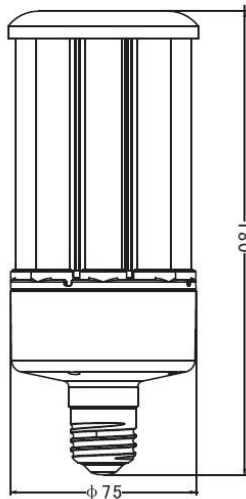

LED CORN BULB

Φ 75mm 360° 16-28W K11 SERIES

16W

22W

28W

FEATURES

Light effect	150 Lm/W±10%
Waterproof	IP65
Applied to	Complete Enclosed fixture
Surge Voltage	6000V
Warranty	5 Years
Replace	HID/HPS/MHL/CFL retrofit lamps
Certification	      

Long Lifespan of 10years

Big Saving(88%) on Electricity Costs

Reliability Test

Usable in Enclosed

Omni Wide Angle

SPECIFICATION

Model No	JP360D-K11-16W	JP360D-K11-22W	JP360D-K11-28W
Input Voltage	100-277VAC 50-60Hz		
LED Qty	100pcs 2835	120pcs 2835	180pcs 2835
Rated Power	16W	22W	28W
Luminous Flux	2400 Lm±10%	3300 Lm±10%	4200 Lm±10%
Dimension	Φ75*165	Φ75*180	Φ75*220
Color Temperature	2700-6500K		
CRI	Ra>80		
Power Factor	>0.9		
Working Temperature	-30°C ~ 55°C		
Storage Temperature	-40°C ~ 85°C		
Beam Angle	360°		
IP Rating	IP65		
Lifespan	50,000 hrs		
Certificates and qualifications	      		
Base type	E26, E27, E39, E40		
Lamp Head Color	White or gray, customized color		

PHOTOMETRY

16W

22W

28W

DIMENSION

16W

22W

28W

PACKING

Model No	JP-360D-K11-16W	JP-360D-K11-22W	JP-360D-K11-28W
Net weight	0.39kg	0.42kg	0.63kg
Inner box size	94*94*230	94*94*245	94*94*285
G.W	0.454kg	0.49kg	0.71kg
Carton size	392*294*250	392*294*265	392*294*305
G.W	5.8kg	6.3kg	8.98kg
Packing Qty.	12pcs/carton		
Packing way			