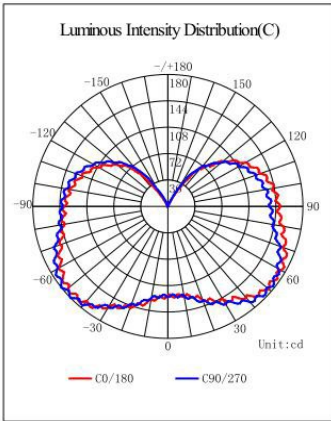

LED CORN BULB

Φ 75mm 360° 16-28W K11 SERIES

16W

22W

28W

FEATURES

Light effect	150 Lm/W±10%
Waterproof	IP65
Applied to	Complete Enclosed fixture
Surge Voltage	6000V
Warranty	5 Years
Replace	HID/HPS/MHL/CFL retrofit lamps
Certification	      

Long Lifespan of 10years

Big Saving(88%) on Electricity Costs

Reliability Test

Usable in Enclosed

Omni Wide Angle

SPECIFICATION

Model No	JP360D-K11-16W	JP360D-K11-22W	JP360D-K11-28W
Input Voltage	100-277VAC 50-60Hz		
LED Qty	100pcs 2835	120pcs 2835	180pcs 2835
Rated Power	16W	22W	28W
Luminous Flux	2400 Lm±10%	3300 Lm±10%	4200 Lm±10%
Dimension	Φ75*165	Φ75*180	Φ75*220
Color Temperature	2700-6500K		
CRI	Ra>80		
Power Factor	>0.9		
Working Temperature	-30°C ~ 55°C		
Storage Temperature	-40°C ~ 85°C		
Beam Angle	360°		
IP Rating	IP65		
Lifespan	50,000 hrs		
Certificates and qualifications	      		
Base type	E26, E27, E39, E40		
Lamp Head Color	White or gray, customized color		

PHOTOMETRY

16W

22W

28W

DIMENSION

16W

22W

28W