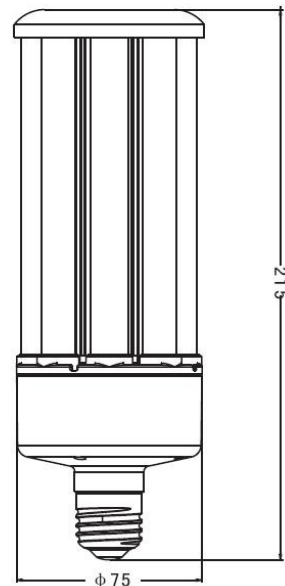

LED CORN BULB

Φ 75mm 360° 16-28W K11 SERIES

16W

22W

28W

FEATURES

Light effect	150 Lm/W±10%
Waterproof	IP65
Applied to	Complete Enclosed fixture
Surge Voltage	6000V
Warranty	5 Years
Replace	HID/HPS/MHL/CFL retrofit lamps
Certification	      

Long Lifespan of 10years

Big Saving(88%) on Electricity Costs

Reliability Test

Usable in Enclosed

Omni Wide Angle

SPECIFICATION

Model No	JP360D-K11-16W	JP360D-K11-22W	JP360D-K11-28W
Input Voltage	100-277VAC 50-60Hz		
LED Qty	100pcs 2835	120pcs 2835	180pcs 2835
Rated Power	16W	22W	28W
Luminous Flux	2400 Lm±10%	3300 Lm±10%	4200 Lm±10%
Dimension	Φ75*165	Φ75*180	Φ75*220
Color Temperature	2700-6500K		
CRI	Ra>80		
Power Factor	>0.9		
Working Temperature	-30°C ~ 55°C		
Storage Temperature	-40°C ~ 85°C		
Beam Angle	360°		
IP Rating	IP65		
Lifespan	50,000 hrs		
Certificates and qualifications	      		
Base type	E26, E27, E39, E40		
Lamp Head Color	White or gray, customized color		

PHOTOMETRY

16W

22W

28W

DIMENSION

16W

22W

28W

PACKING

Model No	JP-360D-K11-16W	JP-360D-K11-22W	JP-360D-K11-28W
Net weight	0.39kg	0.42kg	0.63kg
Inner box size	94*94*230	94*94*245	94*94*285
G.W	0.454kg	0.49kg	0.71kg
Carton size	392*294*250	392*294*265	392*294*305
G.W	5.8kg	6.3kg	8.98kg
Packing Qty.	12pcs/carton		
Packing way			