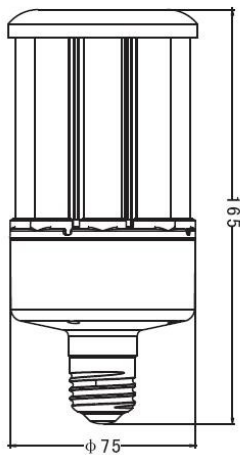

LED CORN BULB

Φ 75mm 360° 16-28W K11 SERIES

16W

22W

28W

FEATURES

Light effect	150 Lm/W±10%
Waterproof	IP65
Applied to	Complete Enclosed fixture
Surge Voltage	6000V
Warranty	5 Years
Replace	HID/HPS/MHL/CFL retrofit lamps
Certification	      

Long Lifespan of 10years

Big Saving(88%) on Electricity Costs

Reliability Test

Usable in Enclosed

Omni Wide Angle

SPECIFICATION

Model No	JP360D-K11-16W	JP360D-K11-22W	JP360D-K11-28W
Input Voltage	100-277VAC 50-60Hz		
LED Qty	100pcs 2835	120pcs 2835	180pcs 2835
Rated Power	16W	22W	28W
Luminous Flux	2400 Lm±10%	3300 Lm±10%	4200 Lm±10%
Dimension	Φ75*165	Φ75*180	Φ75*220
Color Temperature	2700-6500K		
CRI	Ra>80		
Power Factor	>0.9		
Working Temperature	-30°C ~ 55°C		
Storage Temperature	-40°C ~ 85°C		
Beam Angle	360°		
IP Rating	IP65		
Lifespan	50,000 hrs		
Certificates and qualifications	      		
Base type	E26, E27, E39, E40		
Lamp Head Color	White or gray, customized color		

PHOTOMETRY

16W

22W

28W

DIMENSION

16W

22W

28W

PACKING

Model No	JP-360D-K11-16W	JP-360D-K11-22W	JP-360D-K11-28W
Net weight	0.39kg	0.42kg	0.63kg
Inner box size	94*94*230	94*94*245	94*94*285
G.W	0.454kg	0.49kg	0.71kg
Carton size	392*294*250	392*294*265	392*294*305
G.W	5.8kg	6.3kg	8.98kg
Packing Qty.	12pcs/carton		
Packing way			