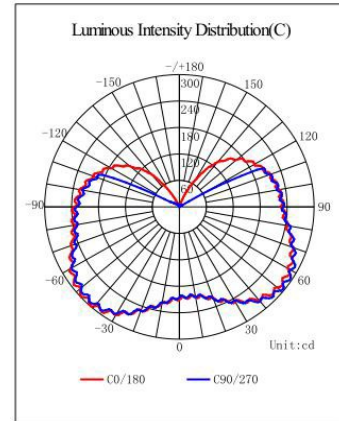

LED CORN BULB

Φ 75mm 360° 16-28W K11 SERIES

16W

22W

28W

FEATURES

Light effect	150 Lm/W±10%
Waterproof	IP65
Applied to	Complete Enclosed fixture
Surge Voltage	6000V
Warranty	5 Years
Replace	HID/HPS/MHL/CFL retrofit lamps
Certification	      

Long Lifespan of 10years

Big Saving(88%) on Electricity Costs

Reliability Test

Usable in Enclosed

Omni Wide Angle

SPECIFICATION

Model No	JP360D-K11-16W	JP360D-K11-22W	JP360D-K11-28W
Input Voltage	100-277VAC 50-60Hz		
LED Qty	100pcs 2835	120pcs 2835	180pcs 2835
Rated Power	16W	22W	28W
Luminous Flux	2400 Lm±10%	3300 Lm±10%	4200 Lm±10%
Dimension	Φ75*165	Φ75*180	Φ75*220
Color Temperature	2700-6500K		
CRI	Ra>80		
Power Factor	>0.9		
Working Temperature	-30°C ~ 55°C		
Storage Temperature	-40°C ~ 85°C		
Beam Angle	360°		
IP Rating	IP65		
Lifespan	50,000 hrs		
Certificates and qualifications	      		
Base type	E26, E27, E39, E40		
Lamp Head Color	White or gray, customized color		

PHOTOMETRY

16W

22W

28W

DIMENSION

16W

22W

28W