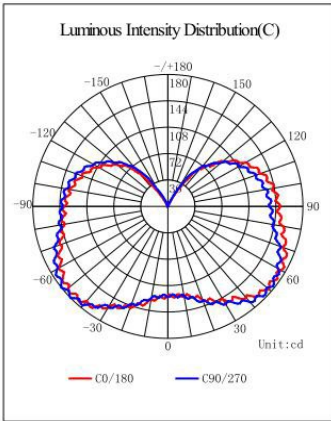

Long Lifespan of 10years

Big Saving(88%) on Electricity Costs

Reliability Test

Usable in Enclosed

Omni Wide Angle

## SPECIFICATION

Model No	JP360D-K11-16W	JP360D-K11-22W	JP360D-K11-28W
Input Voltage	100-277VAC 50-60Hz		
LED Qty	100pcs 2835	120pcs 2835	180pcs 2835
Rated Power	16W	22W	28W
Luminous Flux	2400 Lm±10%	3300 Lm±10%	4200 Lm±10%
Dimension	Φ75*165	Φ75*180	Φ75*220
Color Temperature	2700-6500K		
CRI	Ra>80		
Power Factor	>0.9		
Working Temperature	-30°C ~ 55°C		
Storage Temperature	-40°C ~ 85°C		
Beam Angle	360°		
IP Rating	IP65		
Lifespan	50,000 hrs		
Certificates and qualifications	      		
Base type	E26, E27, E39, E40		
Lamp Head Color	White or gray, customized color		

## PHOTOMETRY

**16W**

**22W**

**28W**

## DIMENSION

**16W**

**22W**

**28W**