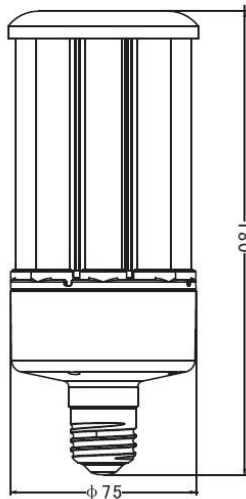

## SPECIFICATION

Model No	JP360D-K11-16W	JP360D-K11-22W	JP360D-K11-28W
Input Voltage	100-277VAC 50-60Hz		
LED Qty	100pcs 2835	120pcs 2835	180pcs 2835
Rated Power	16W	22W	28W
Luminous Flux	2400 Lm±10%	3300 Lm±10%	4200 Lm±10%
Dimension	Φ75*165	Φ75*180	Φ75*220
Color Temperature	2700-6500K		
CRI	Ra>80		
Power Factor	>0.9		
Working Temperature	-30°C ~ 55°C		
Storage Temperature	-40°C ~ 85°C		
Beam Angle	360°		
IP Rating	IP65		
Lifespan	50,000 hrs		
Certificates and qualifications	      		
Base type	E26, E27, E39, E40		
Lamp Head Color	White or gray, customized color		

## PHOTOMETRY

**16W**

**22W**

**28W**

## DIMENSION

**16W**

**22W**

**28W**