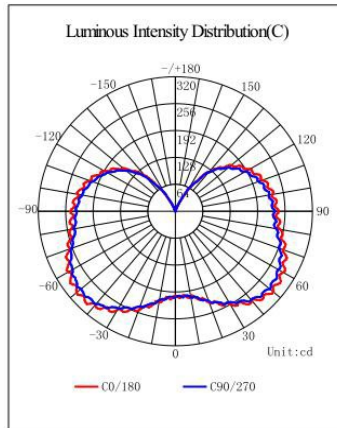

## SPECIFICATION

Model No	JP360D-K11-16W	JP360D-K11-22W	JP360D-K11-28W
Input Voltage	100-277VAC 50-60Hz		
LED Qty	100pcs 2835	120pcs 2835	180pcs 2835
Rated Power	16W	22W	28W
Luminous Flux	2400 Lm±10%	3300 Lm±10%	4200 Lm±10%
Dimension	Φ75*165	Φ75*180	Φ75*220
Color Temperature	2700-6500K		
CRI	Ra>80		
Power Factor	>0.9		
Working Temperature	-30°C ~ 55°C		
Storage Temperature	-40°C ~ 85°C		
Beam Angle	360°		
IP Rating	IP65		
Lifespan	50,000 hrs		
Certificates and qualifications	      		
Base type	E26, E27, E39, E40		
Lamp Head Color	White or gray, customized color		

## PHOTOMETRY

**16W**

**22W**

**28W**

## DIMENSION

**16W**

**22W**

**28W**