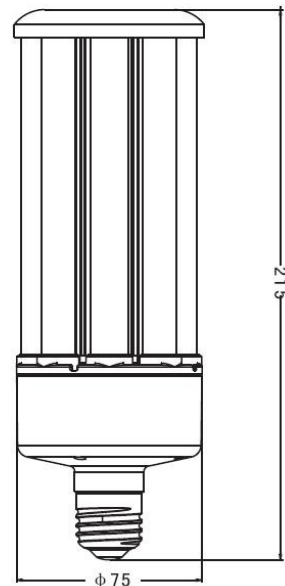

## SPECIFICATION

Model No	JP360D-K11-16W	JP360D-K11-22W	JP360D-K11-28W
Input Voltage	100-277VAC 50-60Hz		
LED Qty	100pcs 2835	120pcs 2835	180pcs 2835
Rated Power	16W	22W	28W
Luminous Flux	2400 Lm±10%	3300 Lm±10%	4200 Lm±10%
Dimension	Φ75*165	Φ75*180	Φ75*220
Color Temperature	2700-6500K		
CRI	Ra>80		
Power Factor	>0.9		
Working Temperature	-30°C ~ 55°C		
Storage Temperature	-40°C ~ 85°C		
Beam Angle	360°		
IP Rating	IP65		
Lifespan	50,000 hrs		
Certificates and qualifications	      		
Base type	E26, E27, E39, E40		
Lamp Head Color	White or gray, customized color		

## PHOTOMETRY

**16W**

**22W**

**28W**

## DIMENSION

**16W**

**22W**

**28W**