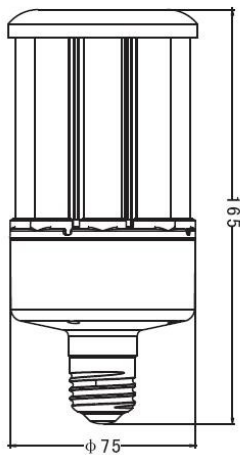

## SPECIFICATION

Model No	JP360D-K11-16W	JP360D-K11-22W	JP360D-K11-28W
Input Voltage	100-277VAC 50-60Hz		
LED Qty	100pcs 2835	120pcs 2835	180pcs 2835
Rated Power	16W	22W	28W
Luminous Flux	2400 Lm±10%	3300 Lm±10%	4200 Lm±10%
Dimension	Φ75*165	Φ75*180	Φ75*220
Color Temperature	2700-6500K		
CRI	Ra>80		
Power Factor	>0.9		
Working Temperature	-30°C ~ 55°C		
Storage Temperature	-40°C ~ 85°C		
Beam Angle	360°		
IP Rating	IP65		
Lifespan	50,000 hrs		
Certificates and qualifications	      		
Base type	E26, E27, E39, E40		
Lamp Head Color	White or gray, customized color		

## PHOTOMETRY

**16W**

**22W**

**28W**

## DIMENSION

**16W**

**22W**

**28W**