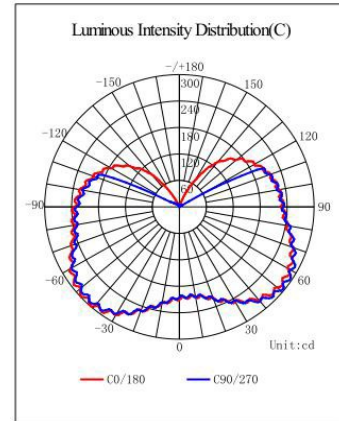

## SPECIFICATION

Model No	JP360D-K11-16W	JP360D-K11-22W	JP360D-K11-28W
Input Voltage	100-277VAC 50-60Hz		
LED Qty	100pcs 2835	120pcs 2835	180pcs 2835
Rated Power	16W	22W	28W
Luminous Flux	2400 Lm±10%	3300 Lm±10%	4200 Lm±10%
Dimension	Φ75*165	Φ75*180	Φ75*220
Color Temperature	2700-6500K		
CRI	Ra>80		
Power Factor	>0.9		
Working Temperature	-30°C ~ 55°C		
Storage Temperature	-40°C ~ 85°C		
Beam Angle	360°		
IP Rating	IP65		
Lifespan	50,000 hrs		
Certificates and qualifications	      		
Base type	E26, E27, E39, E40		
Lamp Head Color	White or gray, customized color		

## PHOTOMETRY

**16W**

**22W**

**28W**

## DIMENSION

**16W**

**22W**

**28W**