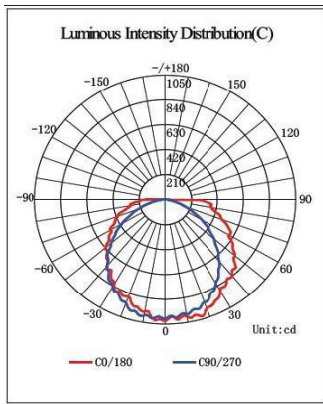

Long Lifespan of 10years

Big Saving(88%) on Electricity Costs

Reliability Test

Usable in Enclosed

Omni Wide Angle

## SPECIFICATION

Model No	JP360D-K10-27W	JP360D-K10-36W	JP360D-K10-45W	JP360D-K10-54W	JP360D-K10-75W
<b>Input Voltage</b>	100-277V, AC 50-60Hz				
<b>LED Qty</b>	180pcs 2835	234pcs 2835	306pcs 2835	360pcs 2835	504pcs 2835
<b>Rated Power</b>	27W	36W	45W	54W	75W
<b>Luminous Flux</b>	4050lm±10%	5400lm±10%	6750lm±10%	8100lm±10%	11250lm±10%
<b>Dimension(mm)</b>	φ95*185mm	φ95*210mm	φ95*235mm	φ95*260mm	φ95*305mm
<b>Color Temperature</b>	2700-6500K				
<b>CRI</b>	Ra>80				
<b>Power Factor</b>	>0.9				
<b>Working Temperature</b>	-30°C ~ 55°C				
<b>Storage Temperature</b>	-40°C ~ 85°C				
<b>Beam Angle</b>	360°				
<b>IP Rating</b>	IP65				
<b>Lifespan</b>	50,000hrs				
<b>Certificates and qualifications</b>	      				
<b>Base type</b>	E26, E27, E39, E40				
<b>Lamp Head Color</b>	White or gray, customized color				

## PHOTOMETRY

27W

36W

45W

54W

75W

## DIMENSION