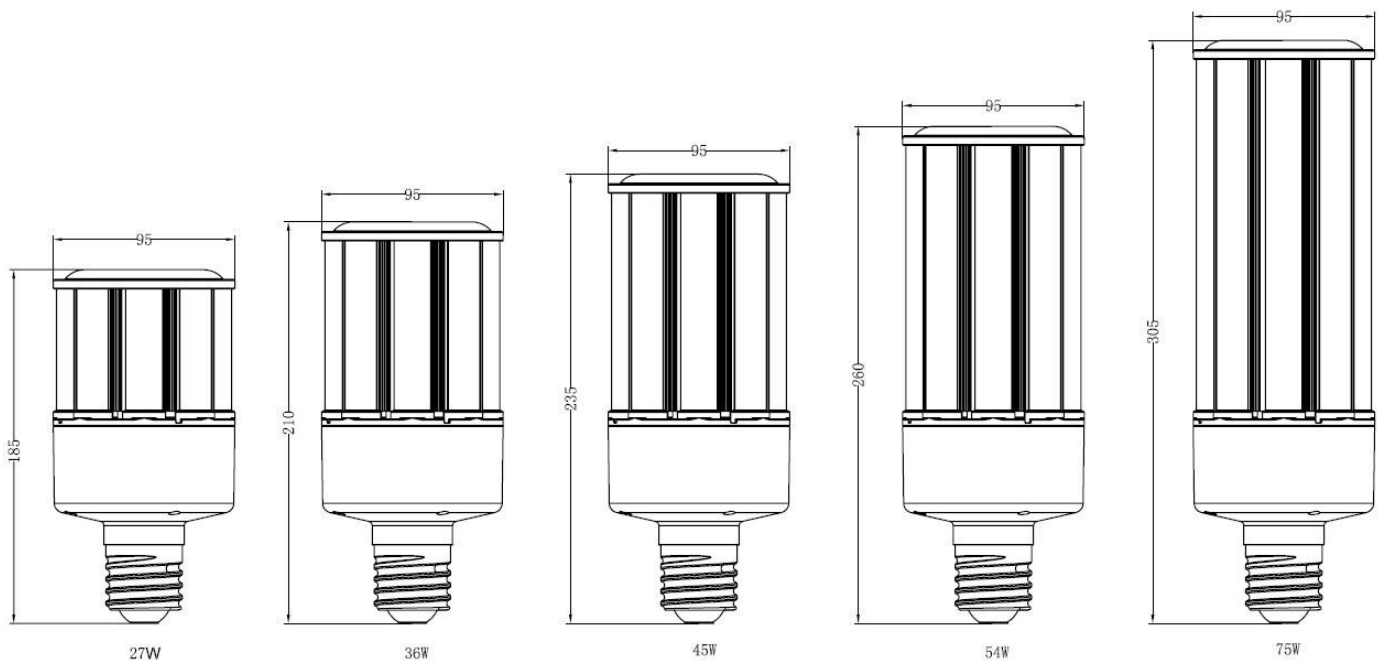

LED CORN BULB

Φ 95mm 360° 27W-75W K10 SERIES

FEATURES

Light effect	150LM/W±10%
Waterproof	IP65
Applied to	Complete Enclosed fixture
Surge Voltage	6000V
Warranty	5Years
Replace	HID/HPS/MHL/CFL retrofit lamps
Certification	

Long Lifespan of 10years

Big Saving(88%) on Electricity Costs

Reliability Test

Usable in Enclosed

Omni Wide Angle

SPECIFICATION

Model No	JP360D-K10-27W	JP360D-K10-36W	JP360D-K10-45W	JP360D-K10-54W	JP360D-K10-75W
Input Voltage	100-277V, AC 50-60Hz				
LED Qty	180pcs 2835	234pcs 2835	306pcs 2835	360pcs 2835	504pcs 2835
Rated Power	27W	36W	45W	54W	75W
Luminous Flux	4050lm±10%	5400lm±10%	6750lm±10%	8100lm±10%	11250lm±10%
Dimension(mm)	φ95*185mm	φ95*210mm	φ95*235mm	φ95*260mm	φ95*305mm
Color Temperature	2700-6500K				
CRI	Ra>80				
Power Factor	>0.9				
Working Temperature	-30°C ~ 55°C				
Storage Temperature	-40°C ~ 85°C				
Beam Angle	360°				
IP Rating	IP65				
Lifespan	50,000hrs				
Certificates and qualifications	      				
Base type	E26, E27, E39, E40				
Lamp Head Color	White or gray, customized color				

PHOTOMETRY

27W

36W

45W

54W

75W

DIMENSION

PACKING

Model No	JP360D-K10-27W	JP360D-K10-36W	JP360D-K10-45W	JP360D-K10-54W	JP360D-K10-75W
Net weight	0.76kg	0.83g	0.90kg	1.1kg	1.3kg
Inner box size	110*110*235	110*110*260	110*110*285	110*110*310	110*110*355
G.W/PC	0.855kg	0.935kg	1kg	1.2kg	1.4kg
Carton size	456*342*255	456*342*280	456*342*305	456*342*330	456*342*375
G.W./CTN	10.8kg	11.8kg	12.68kg	15.1kg	17.5kg
Packing Q'ty.	12pcs/carton				
Packing way	<p>The diagram illustrates the packing process. It starts with a light bulb being inserted into a sleeve. The sleeve is then placed into a 3x4 grid of 12 pieces. The pieces are then packed into a carton.</p>				