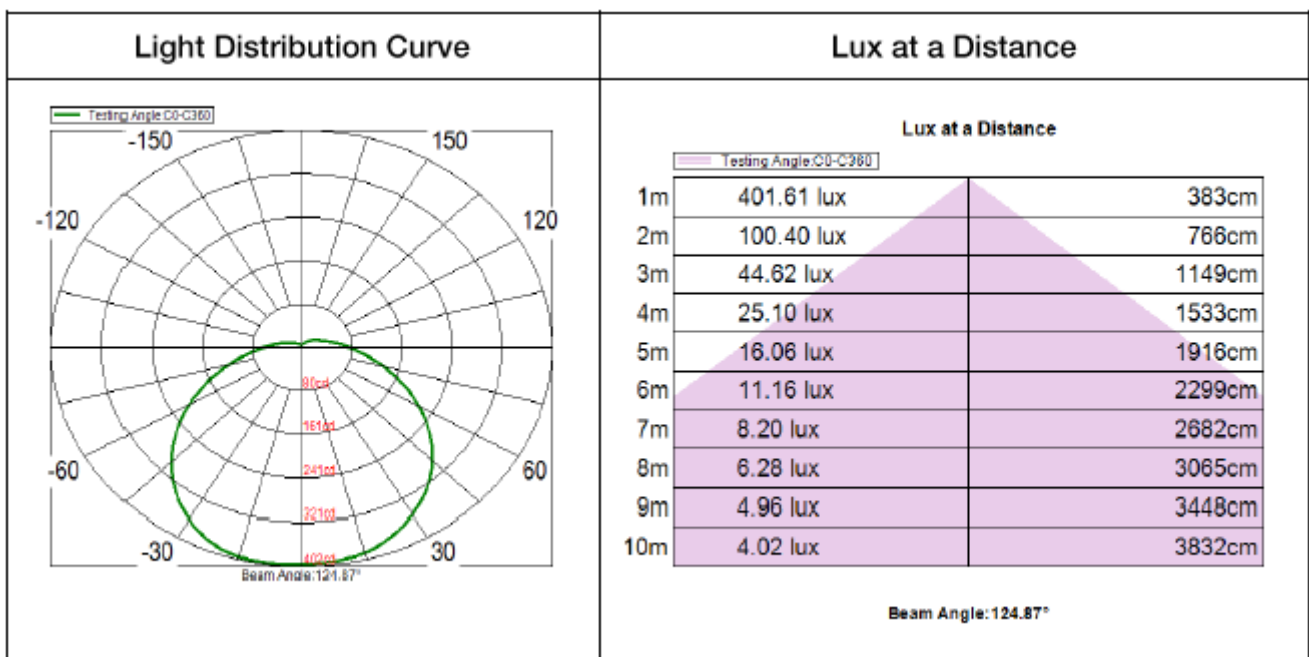

Caution:

1. Do not use this product in a way of being exposed to rain or raindrop, nor at a high level of humidity; otherwise, may it be damaged.
2. Do not drop a lamp, nor have it hit some object, nor put a heavy load on it, nor apply any excessive pressure.
3. Does not touch a lamp with your hand or skin when it is on or soon after it is turned off because it is not; otherwise, you may have a burn.
4. Attach this product to a socket firmly; otherwise, it may drop off, or may overheat or emit smoke due to bad contact.
5. Use this product in the range of -22°F~122°F (-30°C~50°C)
6. If a lamp does not normally light, e.g., if it flashes sporadically, turn off the power and replace the lamp.
7. Do not look at LED lamp directly.
8. Do not spray a pesticide over this lamp.

JOYTECH PRODUCTS CO., LTD.

1F, No.15, Lane 27, Sec. 3 Chung-king South Rd., Taipei 100, Taiwan, R. O. C.

Tel: 886-2-23582899 Fax: 886-2-23415778

E-Mail: sales@joytech-jpc.com.tw Website: www.joytech-jpc.com.tw