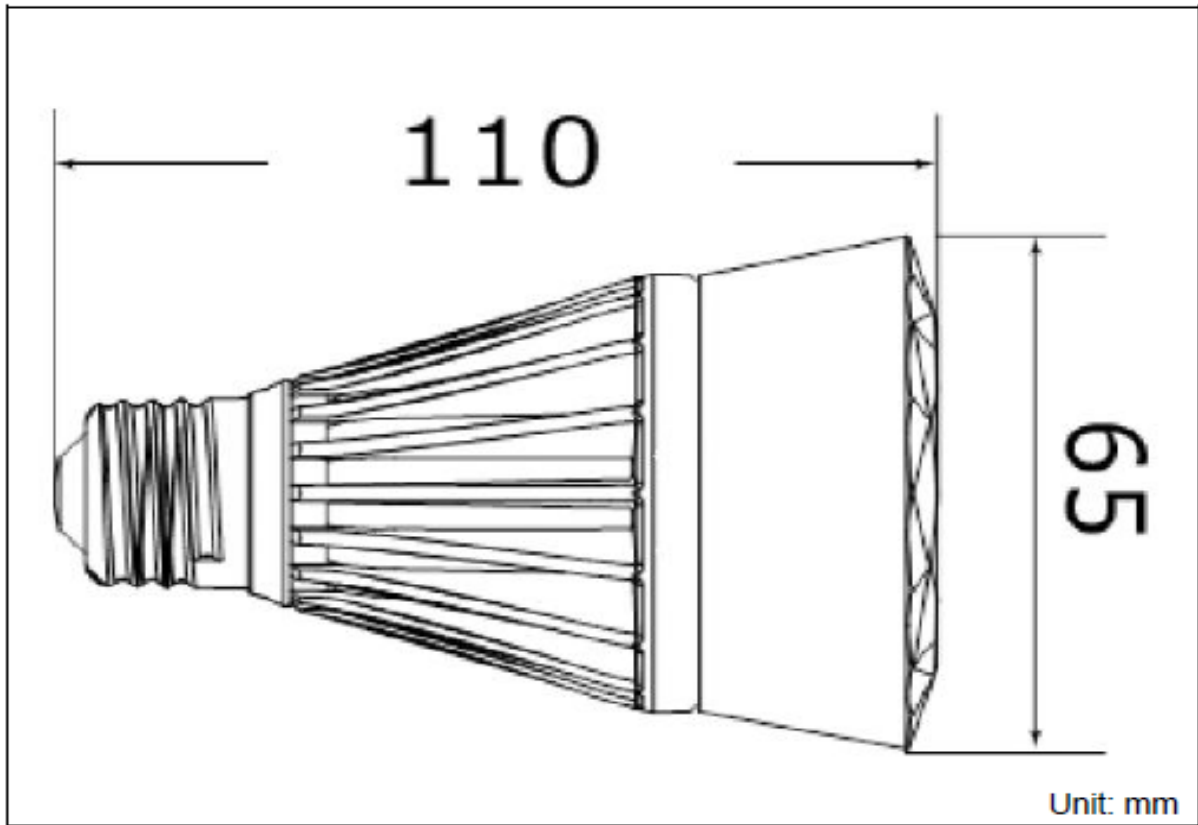

Joytech Products Co., Ltd.

Physical Properties				
Model	Type	Base	Size	Weight
JP-D60L	A19	E26	Ø65 x 110mm	125g
Electrical Properties				
Input Voltage	Current	Frequency	Input Power	Dimmable
100~277V	0.1A	50/60Hz	11.0W	Non
Lighting Facts				
Color temp.	Luminance flux	Luminance eff.	Life time	
2700K	900 Lm	82 Lm/W	40000 Hrs (Equal 3 hrs/day, 36.5 years)	

Model	Type	Base	Size	Weight
JP-D90L	A19	E26	Ø65 x 110mm	125g
Electrical Properties				
Input Voltage	Current	Frequency	Input Power	Dimmable
100~277V	0.12A	50/60Hz	14.2W	Non
Lighting Facts				
Color temp.	Luminance flux	Luminance eff.	Life time	
2700K	1420 Lm	100 Lm/W	40000 Hrs (Equal 3 hrs/day, 36.5 years)