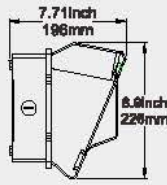

50,000 hours Lifespan 80% Energy saving over HID lamp

Parameter

Model	Input Power Watts	Lumens(LM)	NET Weight (Kg)	CTN Size (inch)
JP-WP295-24W-L	24W	2162-2514	3.52	L13.2" xW6.2" xH11.1"
JP-WP295-48W-L	48W	4322-4826	3.81	L13.2" xW6.2" xH11.1"
JP-WP362-80W-L	80W	7214-7985	4.72	L16.4" xW7.3" xH13.1"
JP-WP362-100W-L	100W	8985-10112	4.91	L16.4" xW7.3" xH13.1"
JP-WP362-120W-L	120W	10756-12013	4.92	L16.4" xW7.3" xH13.1"
JP-WP362-150W-L	150W	13560-14923	4.95	L16.4" xW7.3" xH13.1"
JP-WP366-60W	60W	4299-4850	5.5	L16" xW11.3" xH10.1"
JP-WP366-80W	80W	6325-6586	5.5	L16" xW11.3" xH10.1"
JP-WP366-120W	120W	10458-11533	8.0	L16" xW11.3" xH10.1"
JP-WP366-150W	150W	11706-12158	8.0	L16" xW11.3" xH10.1"

Widely replace HID/HPS/MH/CFL

LED wall pack

Replace

Traditional wall pack (MH/HPS)

Dimensions

JP-WP295-24W-L
JP-WP295-48W-L

JP-WP362-80W-L
JP-WP362-100W-L
JP-WP362-120W-L
JP-WP362-150W-L

JP-WP366-60W
JP-WP366-80W
JP-WP366-120W
JP-WP366-150W