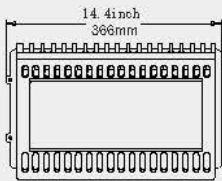

50,000 hours Lifespan 80% Energy saving over HID lamp

Parameter

Model	Input Power Watts	Lumens(LM)	NET Weight (Kg)	CTN Size (inch)
JP-WP295-24W-L	24W	2162-2514	3.52	L13.2" xW6.2" xH11.1"
JP-WP295-48W-L	48W	4322-4826	3.81	L13.2" xW6.2" xH11.1"
JP-WP362-80W-L	80W	7214-7985	4.72	L16.4" xW7.3" xH13.1"
JP-WP362-100W-L	100W	8985-10112	4.91	L16.4" xW7.3" xH13.1"
JP-WP362-120W-L	120W	10756-12013	4.92	L16.4" xW7.3" xH13.1"
JP-WP362-150W-L	150W	13560-14923	4.95	L16.4" xW7.3" xH13.1"
JP-WP366-60W	60W	4299-4850	5.5	L16" xW11.3" xH10.1"
JP-WP366-80W	80W	6325-6586	5.5	L16" xW11.3" xH10.1"
JP-WP366-120W	120W	10458-11533	8.0	L16" xW11.3" xH10.1"
JP-WP366-150W	150W	11706-12158	8.0	L16" xW11.3" xH10.1"

Widely replace HID/HPS/MH/CFL

LED wall pack

Replace

Traditional wall pack (MH/HPS)

Dimensions

JP-WP295-24W-L
JP-WP295-48W-L

JP-WP362-80W-L
JP-WP362-100W-L
JP-WP362-120W-L
JP-WP362-150W-L

JP-WP366-60W
JP-WP366-80W
JP-WP366-120W
JP-WP366-150W