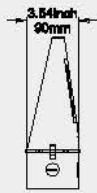

50,000 hours Lifespan 80% Energy saving over HID lamp

Parameter

Model	Input Power Watts	Lumens(LM)	NET Weight (Kg)	CTN Size (inch)
JP-WP295-24W-L	24W	2162-2514	3.52	L13.2" xW6.2" xH11.1"
JP-WP295-48W-L	48W	4322-4826	3.81	L13.2" xW6.2" xH11.1"
JP-WP362-80W-L	80W	7214-7985	4.72	L16.4" xW7.3" xH13.1"
JP-WP362-100W-L	100W	8985-10112	4.91	L16.4" xW7.3" xH13.1"
JP-WP362-120W-L	120W	10756-12013	4.92	L16.4" xW7.3" xH13.1"
JP-WP362-150W-L	150W	13560-14923	4.95	L16.4" xW7.3" xH13.1"
JP-WP366-60W	60W	4299-4850	5.5	L16" xW11.3" xH10.1"
JP-WP366-80W	80W	6325-6586	5.5	L16" xW11.3" xH10.1"
JP-WP366-120W	120W	10458-11533	8.0	L16" xW11.3" xH10.1"
JP-WP366-150W	150W	11706-12158	8.0	L16" xW11.3" xH10.1"

Widely replace HID/HPS/MH/CFL

LED wall pack

Replace

Traditional wall pack (MH/HPS)

Dimensions

JP-WP295-24W-L
JP-WP295-48W-L

JP-WP362-80W-L
JP-WP362-100W-L
JP-WP362-120W-L
JP-WP362-150W-L

JP-WP366-60W
JP-WP366-80W
JP-WP366-120W
JP-WP366-150W