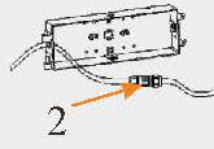

Widely replace HID/HPS/MH/CFL

LED wall pack

Replace

Traditional wall pack (MH/HPS)

Dimensions

JP-WP295-24W-L
JP-WP295-48W-L

JP-WP362-80W-L
JP-WP362-100W-L
JP-WP362-120W-L
JP-WP362-150W-L

JP-WP366-60W
JP-WP366-80W
JP-WP366-120W
JP-WP366-150W

Applications

Spot stadiums, Industrial lighting, Architectural lighting etc

Installation

1. Lock the driver case on the wall with screws
2. Screw off the cable lug to connect the wire and screw it up
3. Put the lamp's spindle hole into the driver case hole
4. Connect the wire in the driver case well, screw up the nuts on the side