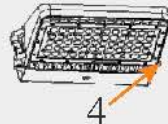

Widely replace HID/HPS/MH/CFL

LED wall pack

Replace

Traditional wall pack (MH/HPS)

Dimensions

JP-WP295-24W-L
JP-WP295-48W-L

JP-WP362-80W-L
JP-WP362-100W-L
JP-WP362-120W-L
JP-WP362-150W-L

JP-WP366-60W
JP-WP366-80W
JP-WP366-120W
JP-WP366-150W

Applications

Spot stadiums, Industrial lighting, Architectural lighting etc

Installation

1. Lock the driver case on the wall with screws
2. Screw off the cable lug to connect the wire and screw it up
3. Put the lamp's spindle hole into the driver case hole
4. Connect the wire in the driver case well, screw up the nuts on the side