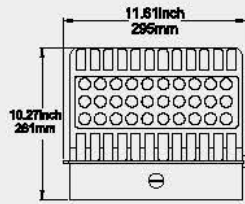

50,000 hours Lifespan 80% Energy saving over HID lamp

Parameter

Model	Input Power Watts	Lumens(LM)	NET Weight (Kg)	CTN Size (inch)
JP-WP295-24W-L	24W	2162-2514	3.52	L13.2" xW6.2" xH11.1"
JP-WP295-48W-L	48W	4322-4826	3.81	L13.2" xW6.2" xH11.1"
JP-WP362-80W-L	80W	7214-7985	4.72	L16.4" xW7.3" xH13.1"
JP-WP362-100W-L	100W	8985-10112	4.91	L16.4" xW7.3" xH13.1"
JP-WP362-120W-L	120W	10756-12013	4.92	L16.4" xW7.3" xH13.1"
JP-WP362-150W-L	150W	13560-14923	4.95	L16.4" xW7.3" xH13.1"
JP-WP366-60W	60W	4299-4850	5.5	L16" xW11.3" xH10.1"
JP-WP366-80W	80W	6325-6586	5.5	L16" xW11.3" xH10.1"
JP-WP366-120W	120W	10458-11533	8.0	L16" xW11.3" xH10.1"
JP-WP366-150W	150W	11706-12158	8.0	L16" xW11.3" xH10.1"

Widely replace HID/HPS/MH/CFL

LED wall pack

Replace

Traditional wall pack (MH/HPS)

Dimensions

JP-WP295-24W-L
JP-WP295-48W-L

JP-WP362-80W-L
JP-WP362-100W-L
JP-WP362-120W-L
JP-WP362-150W-L

JP-WP366-60W
JP-WP366-80W
JP-WP366-120W
JP-WP366-150W