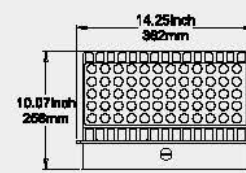

50,000 hours Lifespan 80% Energy saving over HID lamp

Parameter

Model	Input Power Watts	Lumens(LM)	NET Weight (Kg)	CTN Size (inch)
JP-WP295-24W-L	24W	2162-2514	3.52	L13.2" xW6.2" xH11.1"
JP-WP295-48W-L	48W	4322-4826	3.81	L13.2" xW6.2" xH11.1"
JP-WP362-80W-L	80W	7214-7985	4.72	L16.4" xW7.3" xH13.1"
JP-WP362-100W-L	100W	8985-10112	4.91	L16.4" xW7.3" xH13.1"
JP-WP362-120W-L	120W	10756-12013	4.92	L16.4" xW7.3" xH13.1"
JP-WP362-150W-L	150W	13560-14923	4.95	L16.4" xW7.3" xH13.1"
JP-WP366-60W	60W	4299-4850	5.5	L16" xW11.3" xH10.1"
JP-WP366-80W	80W	6325-6586	5.5	L16" xW11.3" xH10.1"
JP-WP366-120W	120W	10458-11533	8.0	L16" xW11.3" xH10.1"
JP-WP366-150W	150W	11706-12158	8.0	L16" xW11.3" xH10.1"

Widely replace HID/HPS/MH/CFL

LED wall pack

Replace

Traditional wall pack (MH/HPS)

Dimensions

JP-WP295-24W-L
JP-WP295-48W-L

JP-WP362-80W-L
JP-WP362-100W-L
JP-WP362-120W-L
JP-WP362-150W-L

JP-WP366-60W
JP-WP366-80W
JP-WP366-120W
JP-WP366-150W