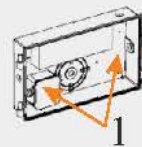

Widely replace HID/HPS/MH/CFL

LED wall pack

Replace

Traditional wall pack (MH/HPS)

Dimensions

JP-WP295-24W-L
JP-WP295-48W-L

JP-WP362-80W-L
JP-WP362-100W-L
JP-WP362-120W-L
JP-WP362-150W-L

JP-WP366-60W
JP-WP366-80W
JP-WP366-120W
JP-WP366-150W

Applications

Spot stadiums, Industrial lighting, Architectural lighting etc

Installation

1. Lock the driver case on the wall with screws
2. Screw off the cable lug to connect the wire and screw it up
3. Put the lamp's spindle hole into the driver case hole
4. Connect the wire in the driver case well, screw up the nuts on the side