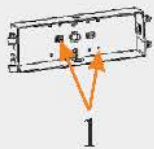

Widely replace HID/HPS/MH/CFL

LED wall pack

Replace

Traditional wall pack (MH/HPS)

Dimensions

JP-WP295-24W-L
JP-WP295-48W-L

JP-WP362-80W-L
JP-WP362-100W-L
JP-WP362-120W-L
JP-WP362-150W-L

JP-WP366-60W
JP-WP366-80W
JP-WP366-120W
JP-WP366-150W

Applications

Spot stadiums, Industrial lighting, Architectural lighting etc

Installation

1. Lock the driver case on the wall with screws
2. Screw off the cable lug to connect the wire and screw it up
3. Put the lamp's spindle hole into the driver case hole
4. Connect the wire in the driver case well, screw up the nuts on the side