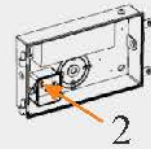

Widely replace HID/HPS/MH/CFL

LED wall pack

Replace

Traditional wall pack (MH/HPS)

Dimensions

JP-WP295-24W-L
JP-WP295-48W-L

JP-WP362-80W-L
JP-WP362-100W-L
JP-WP362-120W-L
JP-WP362-150W-L

JP-WP366-60W
JP-WP366-80W
JP-WP366-120W
JP-WP366-150W

Applications

Spot stadiums, Industrial lighting, Architectural lighting etc

Installation

1. Lock the driver case on the wall with screws
2. Screw off the cable lug to connect the wire and screw it up
3. Put the lamp's spindle hole into the driver case hole
4. Connect the wire in the driver case well, screw up the nuts on the side