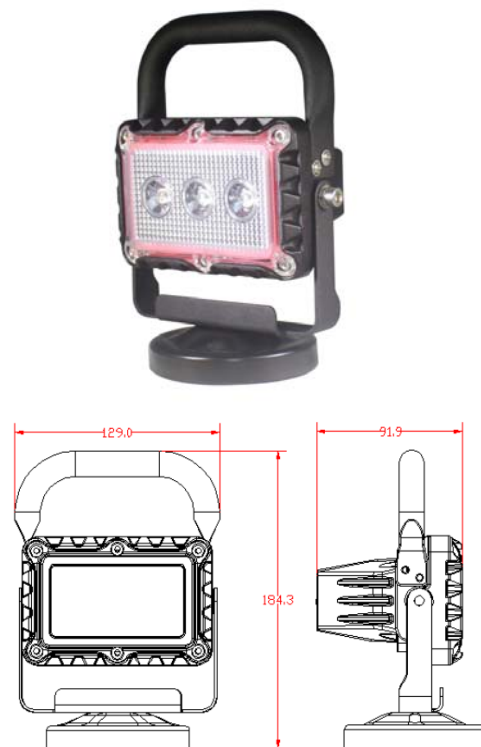

# Joytech Products Co., Ltd.

Date: 12/20/2016

<b>Item No.</b>	<b>JP1-E005</b>
<b>Description</b>	<p><b>Multifunctional Rechargeable LED Work Light (Patented)----With Warning functions,New Design</b></p> <ol style="list-style-type: none"> <li>1. LED Power: 9W ( 3pcs*3w)</li> <li>2. Input Voltage: DC 5V</li> <li>3. IP Degree: IP 65</li> <li>4. Beam Angle: Flood</li> <li>5. Color Temperature: 2600~8000K±500K (Optional)</li> <li>6. Emitting color: White/Red/Yellow/Blue (Optional)</li> <li>7. Life Span: ≥ 2Years</li> <li>8. Lumens: 540±50lm</li> <li>9. With USB recharging wire.</li> </ol>
EXW	USD\$23.3 (500PCS)/ \$28.7 (100PCS)
MOQ	500pcs/100pcs
Material of Lamp	Diecast aluminum housing+PC
Inner box, white	L171*W215*H114
Master box	710*365*235 , 12pcs/ctn , 18.8kg

<b>Item No.</b>	<b>JP1-E004</b>
<b>Description</b>	<p><b>Rechargeable Portable LED Work Light with foldable Handle (Patented product)----With Warning functions,New Design</b></p> <ol style="list-style-type: none"> <li>1. LED Power: 8W (16pcs*0.5w)</li> <li>2. Input Voltage: DC 5V</li> <li>3. IP Degree: IP 65</li> <li>4. Beam Angle: Flood</li> <li>5. Color Temperature : 2600~8000K±500K</li> <li>6. Emitting Color: White /Red/Yellow/Blue(Optional)</li> <li>7. Life Span: ≥ 2Years</li> <li>8. Lumens : 500±50lm</li> <li>9. With USB recharging wire.</li> </ol>
EXW	USD\$20.0 (500PCS)/ \$23.7 (100PCS)
MOQ	500pcs/100pcs
Material of Lamp	Diecast aluminum housing+PC
Inner box, white	181x171x96mm/pcs., 0.85kg/pcs.
Master box	395x360x320mm 12pcs., 11.45kg/pcs.