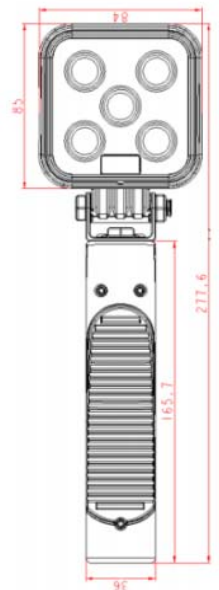

Joytech Products Co., Ltd.

Date:12/20/2016

Item No.	JP1-E002
Description	<p>Led Work light with Handle</p> <ol style="list-style-type: none"> 1. LED Power: 15W (5pcs*3w) 2. Input Voltage: DC12-36V 3. IP Degree: IP 65 4. Beam Angle: Spot/Flood 5. Color Temperature: 3000-6500K (Optional) 6. 29.6WH rechargeable Li-ion battery 8. 4H working time & 5H charging time 11. Life span of Battery: 500 times charge-discharge 12. Lumens: 900 lm
EXW	USD\$27.3(500 PCS)/\$29.9 (100PCS)
MOQ	500pcs/100pcs
Material of Lamp	Diecast aluminum housing+PC
Inner box, white	97x60x285mm/pcs., 0.68kg/pcs.
Master box	325x325x310mm 15 pcs. 12.5kg/carton

5X3W Led Rechargeable Work light with Handle

ET1-E002

Item No.	JP1-G005
Description	<p>Led Work light with Handle</p> <ul style="list-style-type: none"> * With 5 pcs 3W high power LEDs * Input voltage: AC85-265V * Lumen: 900lm * With handle, widely application. * IP Degree: IP 65 * Beam Angle: Spot/flood * Color Temperature :3000-6500K * With 3M AC plug cable
EXW	USD\$15.0 (500 PCS)/\$15.9 (100 PCS)
MOQ	500pcs/100pcs
Material of Lamp	Diecast aluminum housing+PC
Inner box, white	97x60x285mm/pcs., 0.68kg/pcs.
Master box	325x325x310mm 15 pcs. 12.5kg/carton

5X3W LED Work Light with handle AC

ET1-G005

General Information:
0 - Customized box can be provided, ask for price.
1 - Above prices are White box packing. Not including Fob Cost.
2 - Delivery time :Samples: maximum 8 working days (if not in stock), Orders max.5 weeks. Specific delivery time will be offered you based on your inquiry.
3 - Warranty: 2 years