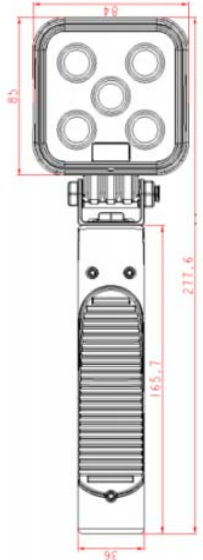

Joytech Products Co., Ltd.

Date:12/20/2016

Item No.	JP1-E002
Description	<p>Led Work light with Handle</p> <ol style="list-style-type: none"> 1. LED Power: 15W (5pcs*3w) 2. Input Voltage: DC12-36V 3. IP Degree: IP 65 4. Beam Angle: Spot/Flood 5. Color Temperature: 3000-6500K (Optional) 6. 29.6WH rechargeable Li-ion battery 8. 4H working time & 5H charging time 11. Life span of Battery: 500 times charge-discharge 12. Lumens: 900 lm
EXW	USD\$27.3(500 PCS)/\$29.9 (100PCS)
MOQ	500pcs/100pcs
Material of Lamp	Diecast aluminum housing+PC
Inner box, white	97x60x285mm/pcs., 0.68kg/pcs.
Master box	325x325x310mm 15 pcs. 12.5kg/carton

5X3W Led Rechargeable Work light with Handle

ET1-E002

Item No.	JP1-G005
Description	<p>Led Work light with Handle</p> <ul style="list-style-type: none"> * With 5 pcs 3W high power LEDs * Input voltage: AC85-265V * Lumen: 900lm * With handle, widely application. * IP Degree: IP 65 * Beam Angle: Spot/flood * Color Temperature :3000-6500K * With 3M AC plug cable
EXW	USD\$15.0 (500 PCS)/\$15.9 (100 PCS)
MOQ	500pcs/100pcs
Material of Lamp	Diecast aluminum housing+PC
Inner box, white	97x60x285mm/pcs., 0.68kg/pcs.
Master box	325x325x310mm 15 pcs. 12.5kg/carton